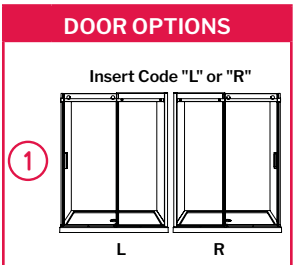

ALL DRAINS SOLD SEPARATELY

DRAIN	Material	Price	Finish
DRAINABS-11	ABS No-Calk 2" drain	$50	Chrome
DRAINABS-25	ABS No-Calk 2" drain	$66	Brushed Nickel
DRAINABS-33	ABS No-Calk 2" drain	$94	Matte Black
DRAINABS-12	ABS No-Calk 2" drain	$177	Brushed Gold NEW!
DRAINPVC-11	PVC No-Calk 2" drain	$50	Chrome
DRAINPVC-25	PVC No-Calk 2" drain	$66	Brushed Nickel
DRAINPVC-33	PVC No-Calk 2" drain	$72	Matte Black
DRAINPVC-12	PVC No-Calk 2" drain	$177	Brushed Gold NEW!

*Please check local codes to ensure appropriate drain specifications
For AU (Aurora) bases, please see specialty section in the bases booklet

NEW! BRUSHED GOLD & MATTE WHITE FINISHES