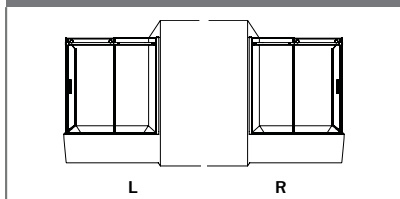

LEFT AND RIGHT INSTALLATION

For information see Fibo by Fleurco section