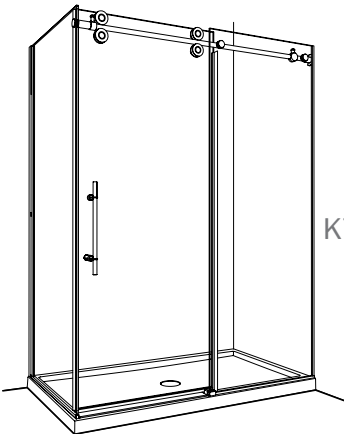

SELECT
KINETIK™ 2 Sided CRP

Sliding door and fixed panel with return panel (closes against return panel)

1/2" (12 mm) Tempered clear glass • 79" Height

IN-LINE 48 WITH 36" RETURN PANEL ON LEFT SIDE

45" to 47" W x 79" H · Approx. entry: 18" to 20"

MODEL	FINISH	PRICE
Return panel on left side		
KTAS245L36L-35-40	Brushed Stainless	$3,515
KTAS245L36L-11-40	Polished Stainless	$3,661

For suggested shower bases visit www.fleurco.com and search model number.

IN-LINE 60 WITH 36" RETURN PANEL ON LEFT SIDE

57 1/4" to 59 1/4" W x 79" H · Approx. entry: 23" to 25"

MODEL	FINISH	PRICE
Return panel on left side		
KTAS257L36L-35-40	Brushed Stainless	$3,874
KTAS257L36L-11-40	Polished Stainless	$4,039

For suggested shower bases visit www.fleurco.com and search model number.

IN-LINE 48 WITH 36" RETURN PANEL ON RIGHT SIDE

45" to 47" W x 79" H · Approx. entry: 18" to 20"

MODEL	FINISH	PRICE
Return panel on right side		
KTAS245R36R-35-40	Brushed Stainless	$3,515
KTAS245R36R-11-40	Polished Stainless	$3,661

For suggested shower bases visit www.fleurco.com and search model number.

IN-LINE 60 WITH 36" RETURN PANEL ON RIGHT SIDE

57 1/4" to 59 1/4" W x 79" H · Approx. entry: 23" to 25"

MODEL	FINISH	PRICE
Return panel on right side		
KTAS257R36R-35-40	Brushed Stainless	$3,874
KTAS257R36R-11-40	Polished Stainless	$4,039

For suggested shower bases visit www.fleurco.com and search model number.

Fleurco offers a wide variety of custom sizes and configurations. Please contact customer service to learn more.

ALL DRAINS SOLD SEPARATELY