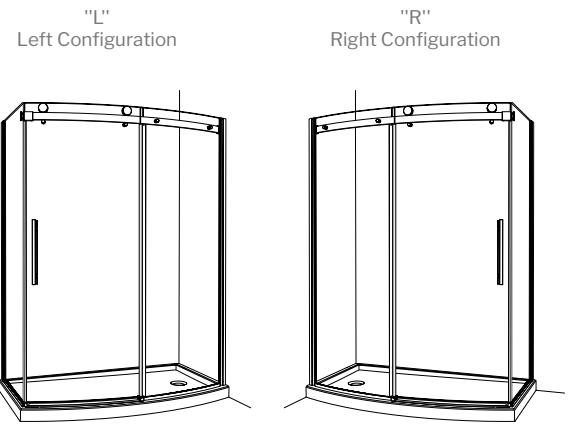

NOVARA Bowfront 2 sided CRP

Sliding curved glass door and fixed panel with return panel (closes against return panel) without FleurcoSEKUR+ Safety Protection (S.R.T.)

3/8" (10 mm) Tempered clear glass for the return panel • 75" Height
5/16" (8 mm) Tempered clear glass for the curved panels • 75" Height

BOWFRONT 48 WITH 32" RETURN PANEL

45 3/4" to 46 1/4" W x 75" H · Approx. entry: 19"

MODEL	FINISH	PRICE
NOVBF4832-11-40L	Chrome	$2,624
NOVBF4832-11-40R	Chrome	$2,624
NOVBF4832-25-40L	Brushed Nickel	$2,675
NOVBF4832-25-40R	Brushed Nickel	$2,675
BASE	SIZE*	PRICE
ABV3248-18-B	48" x 36" x 2 3/4"	$1,008

ABV3248
Bowfront, Center Drain

*Approximate dimensions
For more information on bases, see bases booklet or www.fleurco.com

BOWFRONT 60 WITH 32" RETURN PANEL

58 1/8" to 58 1/2" W x 75" H · Approx. entry: 23"

MODEL	FINISH	PRICE	
NOVBF6032-11-40L	Chrome	$3,486	
NOVBF6032-11-40R	Chrome	$3,486	
NOVBF6032-25-40L	Brushed Nickel	$3,584	
NOVBF6032-25-40R	Brushed Nickel	$3,584	
BASE	DRAIN	SIZE*	PRICE
ADQ3260BFL-18	LEFT SIDE	60" x 36" x 2 3/4"	$1,152
ADQ3260BFR-18	RIGHT SIDE	60" x 36" x 2 3/4"	$1,152

Closes against return panel.

*Approximate dimensions
For more information on bases, see bases booklet or www.fleurco.com

ADQ3260BFL
Quad Bowfront, End Drain

ADQ3260BFR
Quad Bowfront, End Drain

ALL DRAINS SOLD SEPARATELY

DRAIN	DESCRIPTION	PRICE	FINISH	
	DRAINABS-11	ABS No-Calk 2" drain	$50	Chrome
	DRAINABS-25	ABS No-Calk 2" drain	$66	Brushed Nickel
	DRAINABS-33	ABS No-Calk 2" drain	$94	Matte Black
	DRAINABS-12	ABS No-Calk 2" drain	$177	Brushed Gold NEW!
	DRAINPVC-11	PVC No-Calk 2" drain	$50	Chrome
	DRAINPVC-25	PVC No-Calk 2" drain	$66	Brushed Nickel
	DRAINPVC-33	PVC No-Calk 2" drain	$72	Matte Black
	DRAINPVC-12	PVC No-Calk 2" drain	$177	Brushed Gold NEW!

*Please check local codes to ensure appropriate drain specifications

RETURN PANEL

NOVBF4832 = 29 5/8" to 30 1/4"
NOVBF6032 = 28 1/8" to 28 3/4"