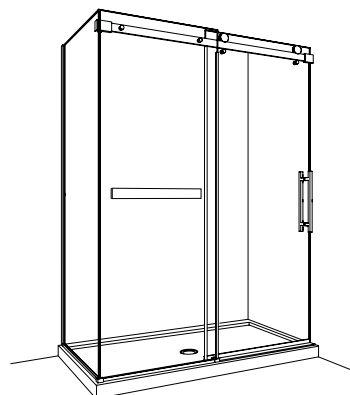

Door & return panel must be on opposite sides for CW configuration.

Door front Door side
NXVS2 60 R 36 L -11-40
Return panel Return panel side

Door & return panel must be on opposite sides for CW configuration.