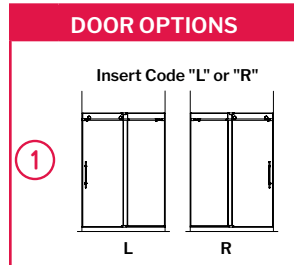

IN-LINE 72

69" to 71" W x 79" H • Approx. entry: 29" to 31"

MODEL	FINISH	PRICE
K2AS69-35-40	Brushed Stainless	$2,465
K2AS69-11-40	Polished Stainless	$2,573
K2AS69-12-40	NEW Brushed Gold	$3,088
BASE	SIZE	PRICE
ADQ3672-18	72" x 36" x 2 3/4"	$1,276

For more information on bases, see bases booklet or www.fleurco.com

Fleurco offers a wide variety of custom sizes and configurations. Please contact customer service to learn more.