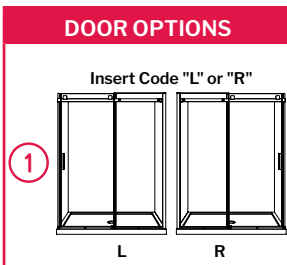

*Unfinished height of threshold

For more information on bases, see bases booklet or www.fleurco.com

ALL DRAINS SOLD SEPARATELY

DRAIN	Material	Price	Finish
DRAINABS-11	ABS No-Calk 2" drain	$50	Chrome
DRAINABS-25	ABS No-Calk 2" drain	$66	Brushed Nickel
DRAINABS-33	ABS No-Calk 2" drain	$94	Matte Black
DRAINABS-12	ABS No-Calk 2" drain	$177	Brushed Gold NEW
DRAINPVC-11	PVC No-Calk 2" drain	$50	Chrome
DRAINPVC-25	PVC No-Calk 2" drain	$66	Brushed Nickel
DRAINPVC-33	PVC No-Calk 2" drain	$72	Matte Black
DRAINPVC-12	PVC No-Calk 2" drain	$177	Brushed Gold NEW

*Please check local codes to ensure appropriate drain specifications
For AU (Aurora) bases, please see specialty section in the bases booklet

NEW! BRUSHED GOLD & MATTE WHITE FINISHES