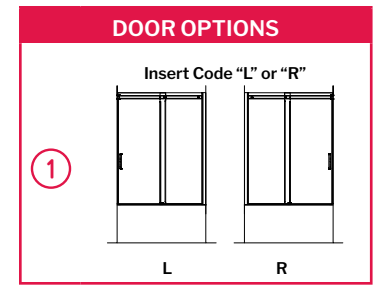

APOLLO Tub enclosure

Sliding door and fixed panel

1/4" (6 mm) Tempered clear glass • 60" Height

TUB ENCLOSURE 60

57" to 60" W x 60" H • Approx. entry: 24" to 27"

MODEL	FINISH	PRICE
NAST60-11-40 ①	Chrome	$1,152
NAST60-25-40 _	Brushed Nickel	$1,200
NAST60-33-40 _	Matte Black	$1,208

NAST60-33-40R

APOLLO Tub Enclosure

Sliding door & fixed panel

10
year limited warranty

- Right or left hand entry installations available
- Integrated door catch
- Concealed rollers
- Anti-jump system
- Adjustable wall jambs
- Gasket ensures a tight seal
- Detachable bottom guide to facilitate maintenance
- 1/4" (6mm) clear tempered glass
- Tub door height: 60"
- Chrome, Brushed Nickel & Matte Black finishes