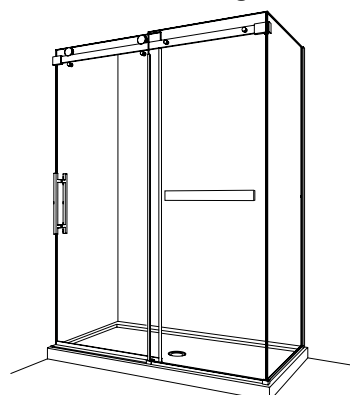

Door front Door side
NXVS2 60 L 36 R -11-40
Return panel Return panel side

RETURN PANELS	
32" RP = 29 3/8" to 29 7/8"	36" RP = 33 3/8" to 33 7/8"
42" RP = 39 3/8" to 39 7/8"