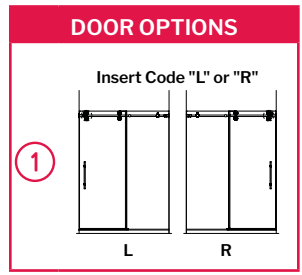

SELECT
KINETIK™ KT In-line

Sliding door and fixed panel

1/2" (12 mm) Tempered clear glass • 79" Height

IN-LINE 48

45" to 47" W x 79" H • Approx. entry: 18" to 20"

MODEL	FINISH	PRICE
KTAS45-35-40 ①	Brushed Stainless	$2,871
KTAS45-11-40 _	Polished Stainless	$2,992

Straight handle, no options.

BASE	SIZE	PRICE
ADQ3248-18	48" x 32" x 2 3/4"	$948
ADQ3448-18	48" x 34" x 2 3/4"	$967
ABE3648-18-11 or 25-B	48" x 36" x 3"	$1,802
ADQ3648-18	48" x 36" x 2 3/4"	$753
ATA_3648- _ NEW	48" x 36" x 2 1/4"	$1,426
AU_ 3648-33	48" x 36" x 2 3/4"	$1,187
AULV3648-18	48" x 36" x 1 1/2"*	$1,081
ABF4836-18-3-B	48" x 36" x 2 3/4"	$787
ADT4836-18-3	48" x 36" x 3"	$644
AZM4836-18-11 or 25-B	48" x 36" x 1 3/8"*	$1,198
ADT4842-18-3	48" x 42" x 3"	$1,026

*Unfinished height of threshold

For more information on bases, see bases booklet or www.fleurco.com

ALL DRAINS SOLD SEPARATELY

DRAIN	Material	Price	Notes
DRAINABS-11	ABS No-Calk 2" drain	$50	Chrome
DRAINABS-25	ABS No-Calk 2" drain	$66	Brushed Nickel
DRAINABS-33	ABS No-Calk 2" drain	$94	Matte Black
DRAINABS-12	ABS No-Calk 2" drain	$177	Brushed Gold NEW!
DRAINPVC-11	PVC No-Calk 2" drain	$50	Chrome
DRAINPVC-25	PVC No-Calk 2" drain	$66	Brushed Nickel
DRAINPVC-33	PVC No-Calk 2" drain	$72	Matte Black
DRAINPVC-12	PVC No-Calk 2" drain	$177	Brushed Gold NEW!

*Please check local codes to ensure appropriate drain specifications
For AU (Aurora) bases, please see specialty section in the bases booklet