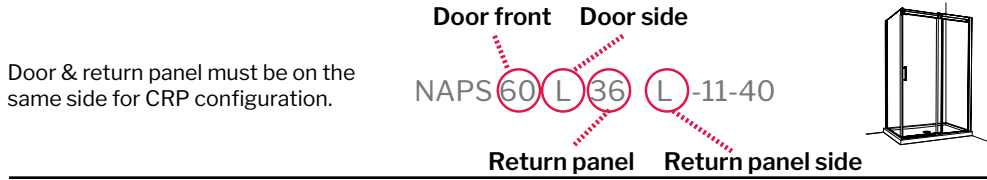

APOLLO 2 sided CRP

Sliding door and fixed panel with return panel (closes against return panel)

1/4" (6 mm) Tempered clear glass • 75" Height

RP You must indicate your return panel size **32"**, **34"** or **36"** in the "RP" field

IN-LINE 48 WITH RETURN PANEL ON LEFT SIDE

45" to 48" W x 75" H · Approx. entry: 18" to 21"

MODEL	FINISH	PRICE		
		32"	34"	36"
Return panel on left side				
NAPS48L RPL-11-40	Chrome	$1,861	$1,874	$1,888
NAPS48L __ L-25-40	Brushed Nickel	$1,957	$1,970	$1,985
NAPS48L __ L-33-40	Matte Black	$1,971	$1,985	$1,999

IN-LINE 54 WITH RETURN PANEL ON LEFT SIDE

51" to 54" W x 75" H · Approx. entry: 21" to 24"

MODEL	FINISH	PRICE		
		32"	34"	36"
Return panel on left side				
NAPS54L RPL-11-40	Chrome	$1,924	$1,937	$1,951
NAPS54L __ L-25-40	Brushed Nickel	$2,020	$2,033	$2,048
NAPS54L __ L-33-40	Matte Black	$2,035	$2,049	$2,063

IN-LINE 60 WITH RETURN PANEL ON LEFT SIDE

57" to 60" W x 75" H · Approx. entry: 24" to 27"

MODEL	FINISH	PRICE		
		32"	34"	36"
Return panel on left side				
NAPS60L RPL-11-40	Chrome	$1,989	$2,002	$2,016
NAPS60L __ L-25-40	Brushed Nickel	$2,085	$2,098	$2,113
NAPS60L __ L-33-40	Matte Black	$2,098	$2,112	$2,126

IN-LINE 72 WITH RETURN PANEL ON LEFT SIDE

69" to 72" W x 75" H · Approx. entry: 30" to 33"

MODEL	FINISH	PRICE		
		32"	34"	36"
Return panel on left side				
NAPS72L RPL-11-40	Chrome	$2,050	$2,063	$2,077
NAPS72L __ L-25-40	Brushed Nickel	$2,145	$2,158	$2,173
NAPS72L __ L-33-40	Matte Black	$2,158	$2,172	$2,186

Door & return panel must be on the same side for CRP configuration.

IN-LINE 48 WITH RETURN PANEL ON RIGHT SIDE

45" to 48" W x 75" H · Approx. entry: 18" to 21"

MODEL	FINISH	PRICE		
		32"	34"	36"
Return panel on right side				
NAPS48R RPR-11-40	Chrome	$1,861	$1,874	$1,888
NAPS48R __ R-25-40	Brushed Nickel	$1,957	$1,970	$1,985
NAPS48R __ R-33-40	Matte Black	$1,971	$1,985	$1,999

IN-LINE 54 WITH RETURN PANEL ON RIGHT SIDE

51" to 54" W x 75" H · Approx. entry: 21" to 24"

MODEL	FINISH	PRICE		
		32"	34"	36"
Return panel on right side				
NAPS54R RPR-11-40	Chrome	$1,924	$1,937	$1,951
NAPS54R __ R-25-40	Brushed Nickel	$2,020	$2,033	$2,048
NAPS54R __ R-33-40	Matte Black	$2,035	$2,049	$2,063

IN-LINE 60 WITH RETURN PANEL ON RIGHT SIDE

57" to 60" W x 75" H · Approx. entry: 24" to 27"

MODEL	FINISH	PRICE		
		32"	34"	36"
Return panel on right side				
NAPS60R RPR-11-40	Chrome	$1,989	$2,002	$2,016
NAPS60R __ R-25-40	Brushed Nickel	$2,085	$2,098	$2,113
NAPS60R __ R-33-40	Matte Black	$2,098	$2,112	$2,126

IN-LINE 72 WITH RETURN PANEL ON RIGHT SIDE

69" to 72" W x 75" H · Approx. entry: 30" to 33"

MODEL	FINISH	PRICE		
		32"	34"	36"
Return panel on right side				
NAPS72R RPR-11-40	Chrome	$2,050	$2,063	$2,077
NAPS72R __ R-25-40	Brushed Nickel	$2,145	$2,158	$2,173
NAPS72R __ R-33-40	Matte Black	$2,158	$2,172	$2,186