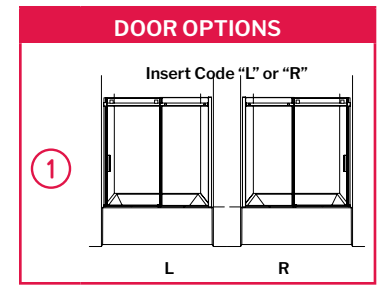

TUB ENCLOSURE 65

61" to 65" W x 66" H • Approx. entry: 24" to 28"

MODEL	FINISH	PRICE
NSST65-11-40 ^①	Chrome	$1,752
NSST65-25-40 _	Brushed Nickel	$1,780
NSST65-33-40 _	Matte Black	$1,835