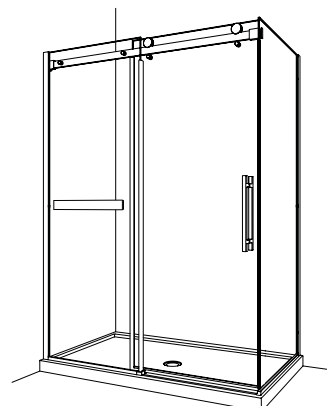

Door & return panel must be on the same side for CRP configuration.

RETURN PANELS	
32" RP = 29 3/8" to 29 7/8"	36" RP = 33 3/8" to 33 7/8"
42" RP = 39 3/8" to 39 7/8"