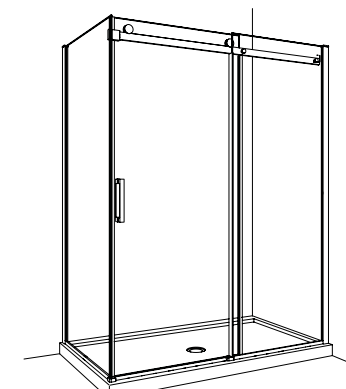

Door & return panel must be on the same side for CRP configuration.

Door front Door side
NSS260L^{RP}L-11-40-75
Return panel Return panel side

RETURN PANELS
32" RP = 29 1/4" to 29 7/8"
36" RP = 33 1/4" to 33 7/8"
42" RP = 39 1/4" to 39 7/8"

SKYLINE² sided ^{CRP}

Door and fixed panel with return panel (closes against return panel)

5/16" (8 mm) Tempered clear glass • 75", 79" or 86" Height

^{RP} You must indicate your return panel size ^{32"}, ^{36"} or ^{42"} in the "RP" field

IN-LINE 48 WITH RETURN PANEL ON RIGHT SIDE

46" to 48" W · Approx. entry: 18" to 20"

MODEL	FINISH	HEIGHT	PRICE		
			32"	36"	42"
Return panel on right side					
NSS248R^{RP}R-11-40-75	Chrome	75"	$1,824	$1,881	$1,966
NSS248R__R-25-40-75	Brushed Nickel	75"	$1,871	$1,936	$2,019
NSS248R__R-18-40-79 ^{NEW}	Matte White	79"	$1,391	$1,414	N/A
NSS248R__R-11-40-79	Chrome	79"	$1,911	$1,948	$1,997
NSS248R__R-25-40-79	Brushed Nickel	79"	$1,965	$1,998	$2,051
NSS248R__R-33-40-79	Matte Black	79"	$2,030	$2,024	$2,115
NSS248R__R-12-40-79 ^{NEW}	Brushed Gold	79"	$2,255	$2,299	N/A
NSS248R__R-11-40-86	Chrome	86"	$2,121	$2,155	$2,228
NSS248R__R-33-40-86	Matte Black	86"	$2,239	$2,275	$2,322

For suggested shower bases visit www.fleurco.com and search model number.

IN-LINE 54 WITH RETURN PANEL ON RIGHT SIDE

52" to 54" W · Approx. entry: 20" to 22"

MODEL	FINISH	HEIGHT	PRICE		
			32"	36"	42"
Return panel on right side					
NSS254R^{RP}R-11-40-75	Chrome	75"	$1,893	$1,950	$2,035
NSS254R__R-25-40-75	Brushed Nickel	75"	$1,938	$2,003	$2,086
NSS254R__R-11-40-79	Chrome	79"	$1,980	$2,016	$2,066
NSS254R__R-25-40-79	Brushed Nickel	79"	$2,035	$2,068	$2,121
NSS254R__R-33-40-79	Matte Black	79"	$2,101	$2,174	$2,184

For suggested shower bases visit www.fleurco.com and search model number.

IN-LINE 60 WITH RETURN PANEL ON RIGHT SIDE

56" to 60" W · Approx. entry: 21" to 25"

MODEL	FINISH	HEIGHT	PRICE		
			32"	36"	42"
Return panel on right side					
NSS260R^{RP}R-11-40-75	Chrome	75"	$1,963	$2,020	$2,105
NSS260R__R-25-40-75	Brushed Nickel	75"	$2,007	$2,072	$2,155
NSS260R__R-18-40-79 ^{NEW}	Matte White	79"	$1,677	$1,701	N/A
NSS260R__R-11-40-79	Chrome	79"	$2,015	$2,082	$2,131
NSS260R__R-25-40-79	Brushed Nickel	79"	$2,100	$2,251	$2,186
NSS260R__R-33-40-79	Matte Black	79"	$2,168	$2,162	$2,251
NSS260R__R-12-40-79 ^{NEW}	Brushed Gold	79"	$2,317	$2,361	N/A
NSS260R__R-11-40-86	Chrome	86"	$2,256	$2,290	$2,363
NSS260R__R-33-40-86	Matte Black	86"	$2,377	$2,413	$2,460

For suggested shower bases visit www.fleurco.com and search model number.