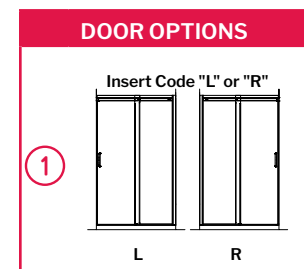

APOLLO In-line

Sliding door and fixed panel

1/4" (6 mm) Tempered clear glass • 75" Height

IN-LINE 48

45" to 48" W x 75" H • Approx. entry: 18" to 21"

MODEL	FINISH	PRICE
NAS48-11-40	Chrome	$1,130
NAS48-25-40	Brushed Nickel	$1,178
NAS48-33-40	Matte Black	$1,186
BASE	SIZE	PRICE
ADQ3248-18	48" x 32" x 2 3/4"	$948
ADQ3448-18	48" x 34" x 2 3/4"	$967
ABE3648-18-11 or 25-B	48" x 36" x 3"	$1,802
ADQ3648-18	48" x 36" x 2 3/4"	$753
ATA_3648-NEW	48" x 36" x 2 1/4"	$1,426
AU_3648-33	48" x 36" x 2 3/4"	$1,187
AULV3648-18	48" x 36" x 1 1/2"*	$1,081
ABF4836-18-3-B	48" x 36" x 2 3/4"	$787
ADT4836-18-3	48" x 36" x 3"	$644
AZM4836-18-11 or 25-B	48" x 36" x 1 3/8"*	$1,198
ADT4842-18-3	48" x 42" x 3"	$1,026

*Unfinished height of threshold

For more information on bases, see bases booklet or www.fleurco.com

IN-LINE 54

51" to 54" W x 75" H • Approx. entry: 21" to 24"

MODEL	FINISH	PRICE
NAS54-11-40	Chrome	$1,193
NAS54-25-40	Brushed Nickel	$1,241
NAS54-33-40	Matte Black	$1,250
BASE	SIZE	PRICE
ADT5436-18-3	54" x 36" x 3"	$959

For more information on bases, see bases booklet or www.fleurco.com

IN-LINE 72

69" to 72" W x 75" H • Approx. entry: 30"

MODEL	FINISH	PRICE
NAS72-11-40	Chrome	$1,319
NAS72-25-40	Brushed Nickel	$1,366
NAS72-33-40	Matte Black	$1,373
BASE	SIZE	PRICE
ADQ3672-18	72" x 36" x 2 3/4"	$1,276

For more information on bases, see bases booklet or www.fleurco.com