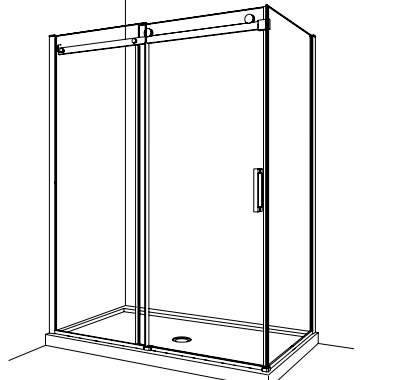

IN-LINE 60 WITH RETURN PANEL ON RIGHT SIDE

56" to 60" W · Approx. entry: 21" to 25"

MODEL	FINISH	HEIGHT	PRICE		
			32"	36"	42"
Return panel on right side					
NHS260RRPR-11-40-75	Chrome	75"	$1,963	$2,020	$2,105
NHS260R__R-25-40-75	Brushed Nickel	75"	$2,007	$2,072	$2,155
NHS260R__R-18-40-79 NEW	Matte White	79"	$1,677	$1,701	N/A
NHS260R__R-11-40-79	Chrome	79"	$2,015	$2,082	$2,131
NHS260R__R-25-40-79	Brushed Nickel	79"	$2,100	$2,251	$2,186
NHS260R__R-33-40-79	Matte Black	79"	$2,168	$2,162	$2,251
NHS260R__R-12-40-79 NEW	Brushed Gold	79"	$2,317	$2,361	N/A
NHS260R__R-11-40-86	Chrome	86"	$2,256	$2,290	$2,363
NHS260R__R-33-40-86	Matte Black	86"	$2,377	$2,413	$2,460

For suggested shower bases visit www.fleurco.com and search model number.

Door & return panel must be on the same side for CRP configuration.