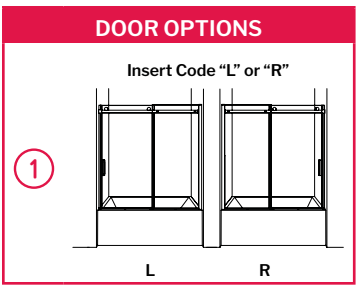

HORIZON Tub enclosure

Sliding door and fixed panel

5/16" (8 mm) Tempered clear glass • 66" Height

TUB ENCLOSURE 60

56" to 60" W x 66" H • Approx. entry: 21" to 25"

MODEL	FINISH	PRICE
NHST60-18-40 ^①	NEW Matte White	$981
NHST60-11-40 _	Chrome	$1,349
NHST60-25-40 _	Brushed Nickel	$1,383
NHST60-33-40 _	Matte Black	$1,425
NHST60-12-40 _	NEW Brushed Gold	$1,592

TUB ENCLOSURE 65

61" to 65" W x 66" H • Approx. entry: 24" to 28"

MODEL	FINISH	PRICE
NHST65-11-40 ^①	Chrome	$1,752
NHST65-25-40 _	Brushed Nickel	$1,780
NHST65-33-40 _	Matte Black	$1,835

NEW! BRUSHED GOLD & MATTE WHITE FINISHES

NHST60-12-40R

HORIZON Tub Enclosure

Sliding door & fixed panel

10
year limited warranty

- Easy rolling system enables door to slide effortlessly
- Right or left hand entry installations available
- Back-to-back handle design
- Magnetic closure
- Detachable bottom guide to facilitate maintenance
- 5/16" (8mm) clear tempered glass
- Tub door height: 66"

Matte White*, Chrome, Brushed Nickel, Matte Black & Brushed Gold* finishes

*Excluding certain sizes. See page 6 for more information.