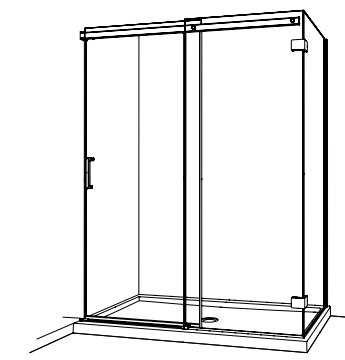

IN-LINE 48 WITH 36" RETURN PANEL ON RIGHT SIDE

45" to 48" W x 75" H · Approx. entry: 18" to 21"

MODEL	FINISH	PRICE
Return panel on right side		
NAWS48L36R-11-40	Chrome	$1,889
NAWS48L36R-25-40	Brushed Nickel	$1,979
NAWS48L36R-33-40	Matte Black	$1,999

For suggested shower bases visit www.fleurco.com and search model number.

Door & return panel must be on opposite sides for CW configuration.

IN-LINE 60 WITH 36" RETURN PANEL ON RIGHT SIDE

57" to 60" W x 75" H · Approx. entry: 24" to 27"

MODEL	FINISH	PRICE
Return panel on right side		
NAWS60L36R-11-40	Chrome	$2,021
NAWS60L36R-25-40	Brushed Nickel	$2,117
NAWS60L36R-33-40	Matte Black	$2,132

For suggested shower bases visit www.fleurco.com and search model number.

ALL DRAINS SOLD SEPARATELY

DRAIN	Material	Price	Finish
	DRAINABS-11	$50	Chrome
	DRAINABS-25	$66	Brushed Nickel
	DRAINABS-33	$94	Matte Black
	DRAINABS-12	$177	Brushed Gold NEW!
	DRAINPVC-11	$50	Chrome
	DRAINPVC-25	$66	Brushed Nickel
	DRAINPVC-33	$72	Matte Black
	DRAINPVC-12	$177	Brushed Gold NEW!

*Please check local codes to ensure appropriate drain specifications
For AU (Aurora) bases, please see specialty section in the bases booklet

RETURN PANEL
36" RP = 33" to 33 1/2"