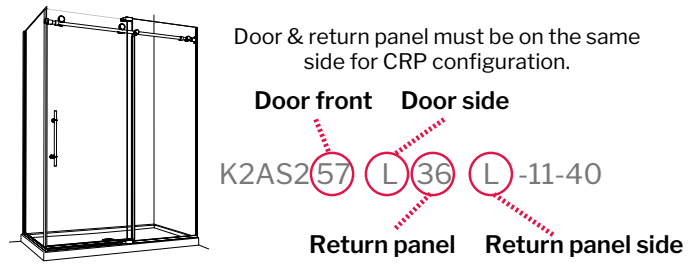

SELECT
K2 2 Sided CRP

Sliding door and fixed panel with return panel (closes against return panel)

3/8" (10 mm) Tempered clear glass • 79" Height

IN-LINE 48 WITH 36" RETURN PANEL ON LEFT SIDE

45" to 47" W x 79" H · Approx. entry: 18" to 20"

MODEL	FINISH	PRICE
Return panel on left side		
K2AS245L36L-35-40	Brushed Stainless	$2,893
K2AS245L36L-11-40	Polished Stainless	$2,990
K2AS245L36L-12-40	Brushed Gold NEW	$3,588

For suggested shower bases visit www.fleurco.com and search model number.

IN-LINE 60 WITH 36" RETURN PANEL ON LEFT SIDE

57 1/4" to 59 1/4" W x 79" H · Approx. entry: 23" to 25"

MODEL	FINISH	PRICE
Return panel on left side		
K2AS257L36L-35-40	Brushed Stainless	$3,283
K2AS257L36L-11-40	Polished Stainless	$3,434
K2AS257L36L-12-40	Brushed Gold NEW	$4,120

For suggested shower bases visit www.fleurco.com and search model number.

IN-LINE 72 WITH 36" RETURN PANEL ON LEFT SIDE

69" to 71" W x 79" H · Approx. entry: 29" to 31"

MODEL	FINISH	PRICE
Return panel on left side		
K2AS269L36L-35-40	Brushed Stainless	$3,422
K2AS269L36L-11-40	Polished Stainless	$3,579
K2AS269L36L-12-40	Brushed Gold NEW	$4,295

For suggested shower bases visit www.fleurco.com and search model number.