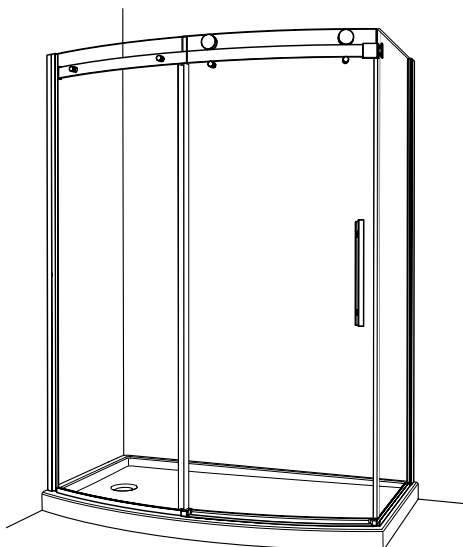

5
year limited
warranty

Shattered glass maintains structure with FLEURCOSEKUR+ SAFETY PROTECTION (S.R.T.) film

SLIDING 2 SIDED SHOWERS

2 SIDED

**2 SIDED
BOWFRONT**

SLIDING 2 SIDED SHOWERS

NOW WITH FleurcoSEKUR+