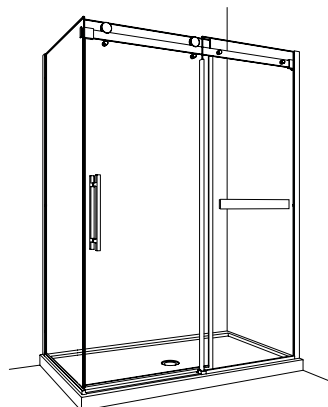

Door & return panel must be on the same side for CRP configuration.