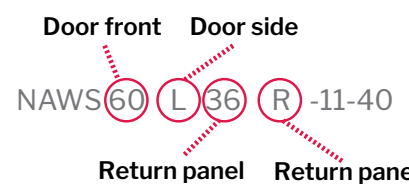

IN-LINE 48 WITH 36" RETURN PANEL ON RIGHT SIDE

45" to 48" W x 75" H · Approx. entry: 18" to 21"

MODEL	FINISH	PRICE
Return panel on right side		
NAWS48L36R-11-40	Chrome	$1,889
NAWS48L36R-25-40	Brushed Nickel	$1,979
NAWS48L36R-33-40	Matte Black	$1,999

For suggested shower bases visit www.fleurco.com and search model number.

Door & return panel must be on opposite sides for CW configuration.

IN-LINE 60 WITH 36" RETURN PANEL ON RIGHT SIDE

57" to 60" W x 75" H · Approx. entry: 24" to 27"

MODEL	FINISH	PRICE
Return panel on right side		
NAWS60L36R-11-40	Chrome	$2,021
NAWS60L36R-25-40	Brushed Nickel	$2,117
NAWS60L36R-33-40	Matte Black	$2,132

For suggested shower bases visit www.fleurco.com and search model number.

ALL DRAINS SOLD SEPARATELY

DRAIN	Material	Price	Finish
	DRAINABS-11	$50	Chrome
	DRAINABS-25	$66	Brushed Nickel
	DRAINABS-33	$94	Matte Black
	DRAINABS-12	$177	Brushed Gold NEW!
	DRAINPVC-11	$50	Chrome
	DRAINPVC-25	$66	Brushed Nickel
	DRAINPVC-33	$72	Matte Black
	DRAINPVC-12	$177	Brushed Gold NEW!

*Please check local codes to ensure appropriate drain specifications
For AU (Aurora) bases, please see specialty section in the bases booklet

RETURN PANEL
36" RP = 33" to 33 1/2"