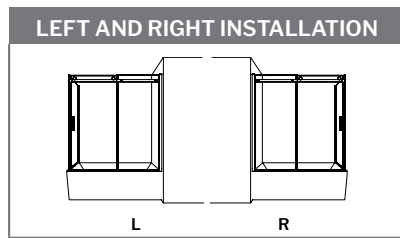

TUB ENCLOSURE 65

WITH 32" RETURN PANEL ON RIGHT SIDE

61" to 65" W x 66" H · Approx. entry: 24 1/4" to 28 1/4"

MODEL	FINISH	PRICE
NHST265R32R-11-40	Chrome	$2,229
NHST265R32R-25-40	Brushed Nickel	$2,271
NHST265R32R-33-40	Matte Black	$2,352

BATHTUB	SIZE	PRICE
BZSE6632R-18	66" W x 32" D x 20" H	$2,499

RETURN PANEL

32" RP = 29 1/4" to 29 7/8"

HORIZON 2 Sided Tub Enclosure
Sliding door & fixed panel with return panel

NHST265R32R-33-40

10
year limited warranty

- Easy rolling system enables door to slide effortlessly
- Right or left hand entry installations available
- Back-to-back handle design
- Magnetic closure
- Detachable bottom guide to facilitate maintenance
- 5/16" (8mm) clear tempered glass
- Tub door height: 66"
- Chrome, Brushed Nickel & Matte Black finishes