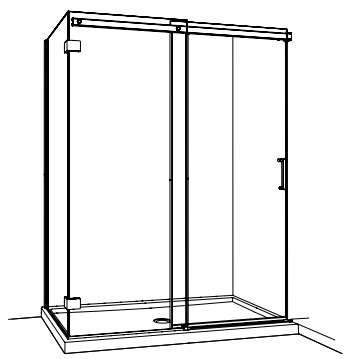

IN-LINE 48 WITH 36" RETURN PANEL ON LEFT SIDE

45" to 48" W x 75" H · Approx. entry: 18" to 21"

MODEL	FINISH	PRICE
Return panel on left side		
NAWS48R36L-11-40	Chrome	$1,889
NAWS48R36L-25-40	Brushed Nickel	$1,979
NAWS48R36L-33-40	Matte Black	$1,999

For suggested shower bases visit www.fleurco.com and search model number.

Door & return panel must be on opposite sides for CW configuration.