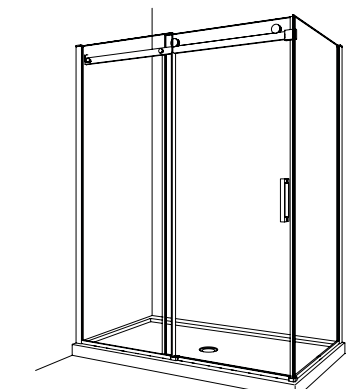

Door & return panel must be on the same side for CRP configuration.