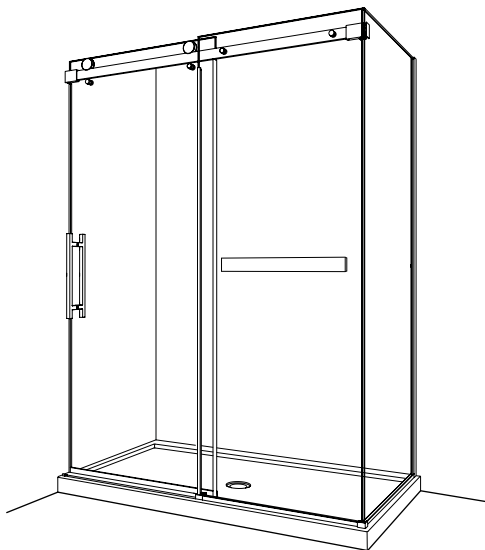

SLIDING 2 SIDED SHOWERS

2 SIDED