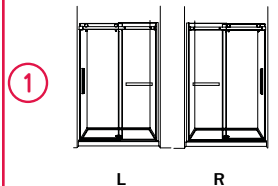

DOOR OPTIONS

Insert Code "L" or "R"