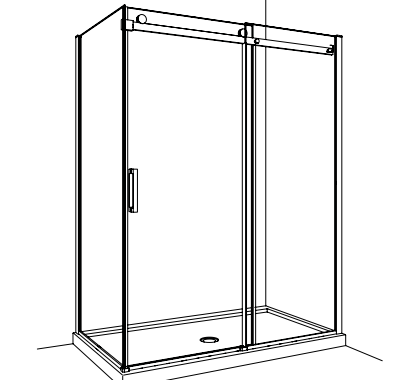

Door & return panel must be on the same side for CRP configuration.