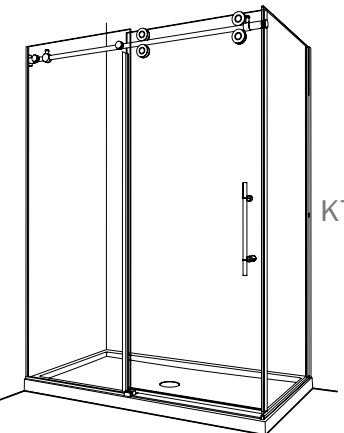

SELECT
KINETIK™ 2 Sided CRP

Sliding door and fixed panel with return panel (closes against return panel)

1/2" (12 mm) Tempered clear glass • 79" Height

IN-LINE 48 WITH 36" RETURN PANEL ON LEFT SIDE

45" to 47" W x 79" H · Approx. entry: 18" to 20"

MODEL	FINISH	PRICE
Return panel on left side		
KTAS245L36L-35-40	Brushed Stainless	$3,515
KTAS245L36L-11-40	Polished Stainless	$3,661

For suggested shower bases visit www.fleurco.com and search model number.

IN-LINE 60 WITH 36" RETURN PANEL ON LEFT SIDE

57 1/4" to 59 1/4" W x 79" H · Approx. entry: 23" to 25"

MODEL	FINISH	PRICE
Return panel on left side		
KTAS257L36L-35-40	Brushed Stainless	$3,874
KTAS257L36L-11-40	Polished Stainless	$4,039

For suggested shower bases visit www.fleurco.com and search model number.

IN-LINE 48 WITH 36" RETURN PANEL ON RIGHT SIDE

45" to 47" W x 79" H · Approx. entry: 18" to 20"

MODEL	FINISH	PRICE
Return panel on right side		
KTAS245R36R-35-40	Brushed Stainless	$3,515
KTAS245R36R-11-40	Polished Stainless	$3,661

For suggested shower bases visit www.fleurco.com and search model number.

IN-LINE 60 WITH 36" RETURN PANEL ON RIGHT SIDE

57 1/4" to 59 1/4" W x 79" H · Approx. entry: 23" to 25"

MODEL	FINISH	PRICE
Return panel on right side		
KTAS257R36R-35-40	Brushed Stainless	$3,874
KTAS257R36R-11-40	Polished Stainless	$4,039

For suggested shower bases visit www.fleurco.com and search model number.

Fleurco offers a wide variety of custom sizes and configurations. Please contact customer service to learn more.

ALL DRAINS SOLD SEPARATELY