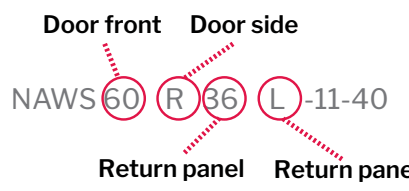

IN-LINE 48 WITH 36" RETURN PANEL ON LEFT SIDE

45" to 48" W x 75" H · Approx. entry: 18" to 21"

MODEL	FINISH	PRICE
Return panel on left side		
NAWS48R36L-11-40	Chrome	$1,889
NAWS48R36L-25-40	Brushed Nickel	$1,979
NAWS48R36L-33-40	Matte Black	$1,999

For suggested shower bases visit www.fleurco.com and search model number.

Door & return panel must be on opposite sides for CW configuration.