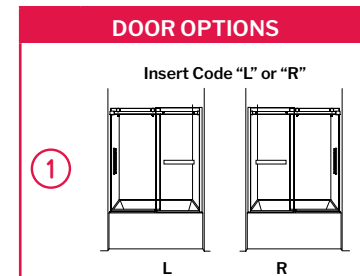

For information see Fibo by Fleurco section

- Stainless steel roller system
- Gasket with cushioned bumper
- Door slides smoothly & effortlessly
- Detachable bottom guide to facilitate maintenance
- Integrated towel bar
- Left or right installation available
- 3/8" (10mm) clear tempered glass
- Tub door height: 66"
- Chrome, Brushed Nickel & Matte Black finishes