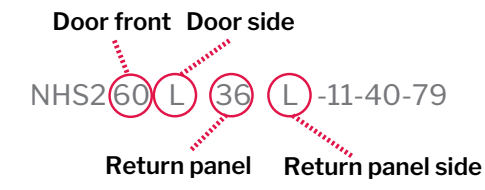

Door & return panel must be on the same side for CRP configuration.