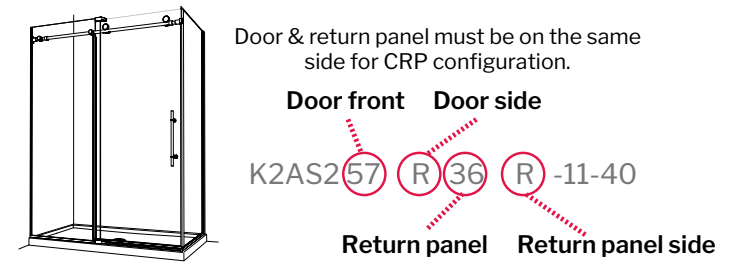

IN-LINE 72 WITH 36" RETURN PANEL ON RIGHT SIDE

69" to 71" W x 79" H · Approx. entry: 29" to 31"

MODEL	FINISH	PRICE
Return panel on right side		
K2AS269R36R-35-40	Brushed Stainless	$3,422
K2AS269R36R-11-40	Polished Stainless	$3,579
K2AS269R36R-12-40	Brushed Gold NEW	$4,295

For suggested shower bases visit www.fleurco.com and search model number.

Fleurco offers a wide variety of custom sizes and configurations. Please contact customer service to learn more.

ALL DRAINS SOLD SEPARATELY

DRAIN	DRAINABS-11	DRAINABS-25	DRAINABS-33	DRAINABS-12	DRAINPVC-11	DRAINPVC-25	DRAINPVC-33	DRAINPVC-12
No-Calk™ Shower Base Drain*	ABS No-Calk 2" drain	ABS No-Calk 2" drain	ABS No-Calk 2" drain	ABS No-Calk 2" drain	PVC No-Calk 2" drain	PVC No-Calk 2" drain	PVC No-Calk 2" drain	PVC No-Calk 2" drain
	$50	$66	$94	$177	$50	$66	$72	$177
	Chrome	Brushed Nickel	Matte Black	Brushed Gold NEW!	Chrome	Brushed Nickel	Matte Black	Brushed Gold NEW!

*Please check local codes to ensure appropriate drain specifications. For AU (Aurora) bases, please see specialty section in the bases booklet

RETURN PANEL*

36" RP = 33 3/4" to 34 3/8"

*Adjustments from finished wall to center of fixed panel

For showers installed on anything other than a Fleurco base, please verify specs at www.fleurco.com