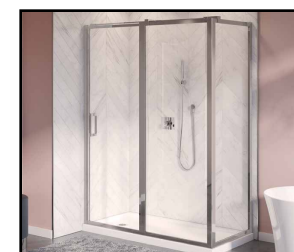

Pivots on fixed panel, closes on wall