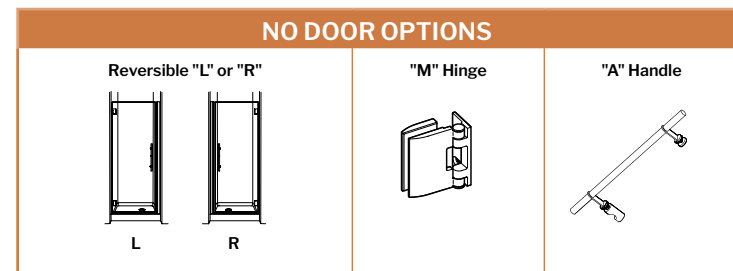

*Please check local codes to ensure appropriate drain specifications

SELECT
PLATINUM Kara, Pivot Door
Frameless pivot door

10
year limited warranty

- European style frameless door
- Rectangular wall-mount hinges (M)
- Straight handle (A)
- 1/4" (6mm) clear tempered glass
- Shower door height: 70"
- Chrome, Brushed Nickel & Matte Black finishes