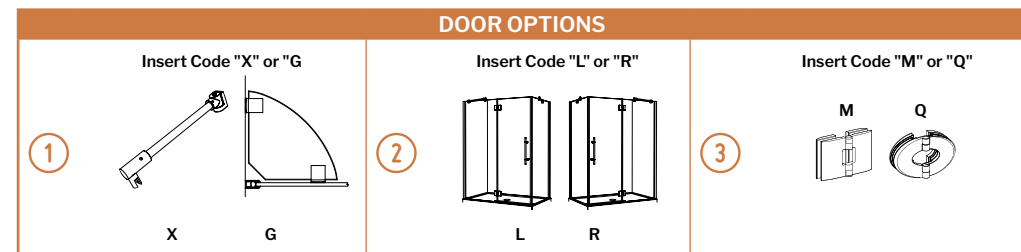

For door specifications please go to www.fleurco.com/shower-doors/lexus-2sided

PLATINUM Lexus 2 Sided

MODELS AND PRICES - OPEN HERE

RETURN PANELS	
32" RP = 29 3/4" to 30 1/4"	
36" RP = 33 1/8" to 33 5/8"	
42" RP = 39 1/8" to 39 5/8"	
48" RP = 45 3/4" to 46 1/4"	

PIVOT 2 SIDED SHOWERS

PLATINUM