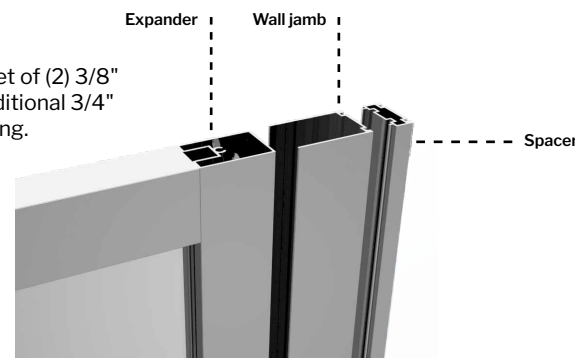

57 5/8" to 59" W x 79" H (80" to top of support bar bracket)
 Approx. entry: 25 1/4"

MODEL	FINISH	PRICE
ELE157-11-40-79	Chrome	\$1,570
ELE157-25-40-79	Brushed Nickel	\$1,604
ELE157-33-40-79	Matte Black	\$1,651
BASE	SIZE	PRICE
ADQ3060-18	60" x 30" x 2 3/4"	\$803
ABE3260-18-11 or 25-B	60" x 32" x 3"	\$1,843
ADQ3260-18	60" x 32" x 2 3/4"	\$825
ATA_3260- NEW	60" x 32" x 2"	\$1,567
AU_3260-33	60" x 32" x 2 3/4"	\$1,270
AULV3260-18	60" x 32" x 1 1/2"*	\$1,203
ABF6032-18-L3 or R3-B	60" x 32" x 2 3/4"	\$846
ADT6032-18-L3 or R3	60" x 32" x 3"	\$708
AZM6032-18-11 or 25-B	60" x 32" x 1 3/8"*	\$1,291
ADQ3460-18	60" x 34" x 2 3/4"	\$1,063
ABE3660-18-11 or 25-B	60" x 36" x 3"	\$1,876
ADQ3660-18	60" x 36" x 2 3/4"	\$846
ATA_3660- NEW	60" x 36" x 2 1/4"	\$1,694
AU_3660-33	60" x 36" x 2 3/4"	\$1,429
AULV3660-18	60" x 36" x 1 1/2"*	\$1,341
ABF6036-18-3-B	60" x 36" x 2 3/4"	\$867
ADT6036-18-3	60" x 36" x 3"	\$729
AZM6036-18-11 or 25-B	60" x 36" x 1 3/8"*	\$1,333
ADQ4260-18	60" x 42" x 2 3/4"	\$1,239
ADQ4860-18	60" x 48" x 2 3/4"	\$1,326

Spacer kit includes set of (2) 3/8" spacers giving an additional 3/4" adjustment for opening.

ELERA In-line

In & out pivot door with fixed panel (cont'd)

5/16" (8 mm) Tempered clear glass
79" Height (80" to top of support bar bracket)