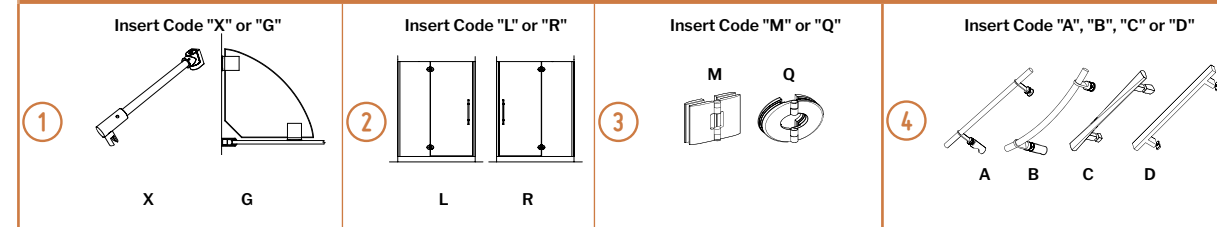

ALL DRAINS SOLD SEPARATELY

DRAIN	ABS No-Calk™ 2" drain	Price	Finish
DRAINABS-11	ABS No-Calk™ 2" drain	$50	Chrome
DRAINABS-25	ABS No-Calk™ 2" drain	$66	Brushed Nickel
DRAINABS-33	ABS No-Calk™ 2" drain	$94	Matte Black
DRAINABS-12	ABS No-Calk™ 2" drain	$177	Brushed Gold NEW!
DRAINPVC-11	PVC No-Calk™ 2" drain	$50	Chrome
DRAINPVC-25	PVC No-Calk™ 2" drain	$66	Brushed Nickel
DRAINPVC-33	PVC No-Calk™ 2" drain	$72	Matte Black
DRAINPVC-12	PVC No-Calk™ 2" drain	$177	Brushed Gold NEW!

*Please check local codes to ensure appropriate drain specifications
For AU (Aurora) bases, please see specialty section in the bases booklet

DOOR OPTIONS