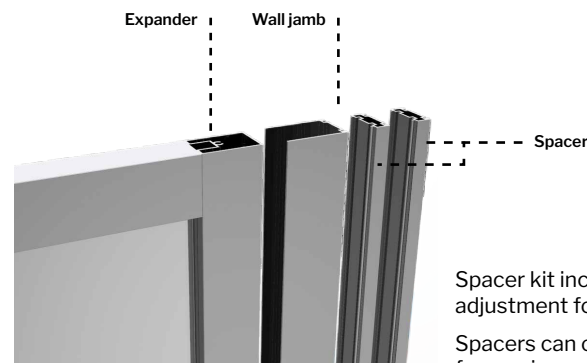

ELERA 2 Sided CRP CW

In & out pivot door with fixed panel & return panel

5/16" (8 mm) Tempered clear glass
79" Height (80" to top of support bar bracket)

RP You must indicate your return panel size **32"**, **36"**, **42"** or **48"** in the "RP" field

IN-LINE 36 WITH RETURN PANEL

33 5/16" to 33 15/16" W x 79" H (80" to top of support bar bracket)
Approx. entry: 19 1/4"

MODEL	FINISH	PRICE			
		32"	36"	42"	48"
ELE233 RP -11-40-79	Chrome	$2,070	$2,113	$2,169	$2,227
ELE233 __ -25-40-79	Brushed Nickel	$2,128	$2,169	$2,227	$2,282
ELE233 __ -33-40-79	Matte Black	$2,196	$2,241	$2,296	$2,353

IN-LINE 42 WITH RETURN PANEL

39 5/16" to 39 15/16" W x 79" H (80" to top of support bar bracket)
Approx. entry: 25 1/4"

MODEL	FINISH	PRICE			
		32"	36"	42"	48"
ELE239 RP -11-40-79	Chrome	$2,126	$2,169	$2,225	$2,283
ELE239 __ -25-40-79	Brushed Nickel	$2,189	$2,229	$2,287	$2,342
ELE239 __ -33-40-79	Matte Black	$2,254	$2,299	$2,354	$2,411

IN-LINE 48 WITH RETURN PANEL

45 5/16" to 45 15/16" W x 79" H (80" to top of support bar bracket)
Approx. entry: 25 1/4"

MODEL	FINISH	PRICE			
		32"	36"	42"	48"
ELE245 RP -11-40-79	Chrome	$2,167	$2,310	$2,266	$2,324
ELE245 __ -25-40-79	Brushed Nickel	$2,229	$2,270	$2,328	$2,383
ELE245 __ -33-40-79	Matte Black	$2,295	$2,340	$2,395	$2,452

All models include support bar for max adjustment of 71 5/8".

Spacer kit includes set of (2) 3/8" spacers giving an additional 3/4" adjustment for opening.

Spacers can only be applied to the wall jamb but may be stacked for maximum 3/4" adjustment.

Spacer (sold separately)

MODEL	FINISH	PRICE
ELE-SPACER-3/8-11	Chrome	$90
ELE-SPACER-3/8-25	Brushed Nickel	$95
ELE-SPACER-3/8-33	Matte Black	$102

RETURN PANELS	
32" RP = 29 1/4" to 29 7/8"	36" RP = 33 1/4" to 33 7/8"
42" RP = 39 1/4" to 39 7/8"	48" RP = 45 1/4" to 45 7/8"

These units are reversible.
(Closes on return panel, fixed panel or wall)

BASE	SIZE	PRICE
ALC36-18-B	36" x 36" x 2"	$967
ADQ3636-18	36" x 36" x 2 3/4"	$930
ADQ3642-18	42" x 36" x 2 3/4"	$982
ABE3648-18-11 or 25-B	48" x 36" x 3"	$1,802
ADQ3648-18	48" x 36" x 2 3/4"	$753
ATA_3648- NEW	48" x 36" x 2 1/4"	$1,426
AU_3648-33	48" x 36" x 2 3/4"	$1,187
AULV3648-18	48" x 36" x 1 1/2"*	$1,081
ADT4836-18-L2 or R2	48" x 36" x 3"	$895
ADTC4836-18-L2 or R2	48" x 36" x 3"	$895

*Unfinished height of threshold
For more information on bases, see bases booklet or www.fleurco.com

BASE	SIZE	PRICE
ADQ3242-18	42" x 32" x 2 3/4"	$922
ADQ3642-18	42" x 36" x 2 3/4"	$982
ALC42-18-B	42" x 42" x 2"	$1,077

BASE	SIZE	PRICE
ADQ3248-18	48" x 32" x 2 3/4"	$948
ABE3648-18-11 or 25-B	48" x 36" x 3"	$1,802
ADQ3648-18	48" x 36" x 2 3/4"	$753
ATA_3648- NEW	48" x 36" x 2 1/4"	$1,426
AU_3648-33	48" x 36" x 2 3/4"	$1,187
AULV3648-18	48" x 36" x 1 1/2"*	$1,081
ADT4836-18-L2 or R2	48" x 36" x 3"	$895
ADTC4836-18-L2 or R2	48" x 36" x 3"	$895
ADT4842-18-L2 or R2	48" x 42" x 3"	$1,026

*Unfinished height of threshold
For more information on bases, see bases booklet or www.fleurco.com

NOTE: Inward opening and entry can be compromised by insufficient depth of enclosure.
Call customer service for more information.