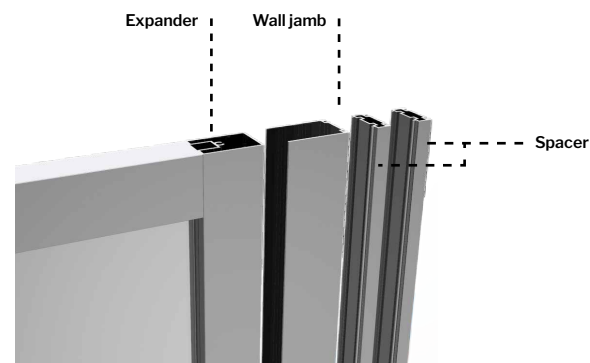

IN-LINE 60 WITH RETURN PANEL

57 5/16" to 57 15/16" W x 79" H (80" to top of support bar bracket)
Approx. entry: 25 1/4"

MODEL	FINISH	PRICE				BASE	SIZE	PRICE
		32"	36"	42"	48"			
ELE257 RP -11-40-79	Chrome	$2,274	$2,317	$2,373	$2,431	ABE3260-18-11 or 25-B	60" x 32" x 3"	$1,843
ELE257 __ -25-40-79	Brushed Nickel	$2,330	$2,371	$2,429	$2,484	ADQ3260-18	60" x 32" x 2 3/4"	$825
ELE257 __ -33-40-79	Matte Black	$2,396	$2,441	$2,496	$2,553	ATA_3260-__ NEW	60" x 32" x 2"	$1,567
						AU_3260-33	60" x 32" x 2 3/4"	$1,270
						AULV3260-18	60" x 32" x 1 1/2"*	$1,203
						ABE3660-18-11 or 25-B	60" x 36" x 3"	$1,876
						ADQ3660-18	60" x 36" x 2 3/4"	$846
						ATA_3660-__ NEW	60" x 36" x 2 1/4"	$1,694
						AU_3660-33	60" x 36" x 2 3/4"	$1,429
						AULV3660-18	60" x 36" x 1 1/2"*	$1,341
						ADT6036-18-L2 or R2	60" x 36" x 3"	$1,026
						ADQ4260-18	60" x 42" x 2 3/4"	$1,239
						ADQ4860-18	60" x 48" x 2 3/4"	$1,326

*Unfinished height of threshold

For more information on bases, see bases booklet or www.fleurco.com

IN-LINE 72 WITH RETURN PANEL

69 5/16" to 69 15/16" W x 79" H (80" to top of support bar bracket)
Approx. entry: 29 1/4"

MODEL	FINISH	PRICE				BASE	SIZE	PRICE
		32"	36"	42"	48"			
ELE269 RP -11-40-79	Chrome	$2,354	$2,397	$2,453	$2,511	ADQ3672-18	72" x 36" x 2 3/4"	$1,276
ELE269 __ -25-40-79	Brushed Nickel	$2,407	$2,448	$2,506	$2,561			
ELE269 __ -33-40-79	Matte Black	$2,478	$2,523	$2,578	$2,635			

For more information on bases, see bases booklet or www.fleurco.com

Spacer (sold separately)

MODEL	FINISH	PRICE
ELE-SPACER-3/8-11	Chrome	$90
ELE-SPACER-3/8-25	Brushed Nickel	$95
ELE-SPACER-3/8-33	Matte Black	$102

All models include support bar for max adjustment of 71 5/8".

Spacer kit includes set of (2) 3/8" spacers giving an additional 3/4" adjustment for opening.

Spacers can only be applied to the wall jamb but may be stacked for maximum 3/4" adjustment.

NOTE: Inward opening and entry can be compromised by insufficient depth of enclosure.

Call customer service for more information.

RETURN PANELS	
32" RP = 29 1/4" to 29 7/8"	36" RP = 33 1/4" to 33 7/8"
42" RP = 39 1/4" to 39 7/8"	48" RP = 45 1/4" to 45 7/8"

Glass surface protection

These units are reversible.
(Closes on return panel, fixed panel or wall)