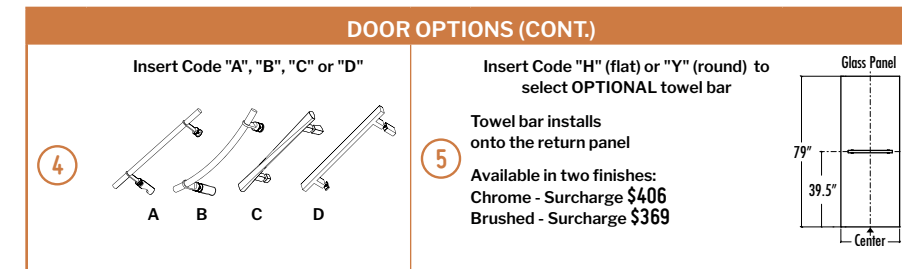

For door specifications please go to www.fleurco.com/shower-doors/lexus-2sided

PLATINUM Lexus 2 Sided

MODELS AND PRICES - OPEN HERE

RETURN PANELS	
32" RP = 29 3/4" to 30 1/4"	
36" RP = 33 1/8" to 33 5/8"	
42" RP = 39 1/8" to 39 5/8"	
48" RP = 45 3/4" to 46 1/4"	

PIVOT 2 SIDED SHOWERS

PLATINUM