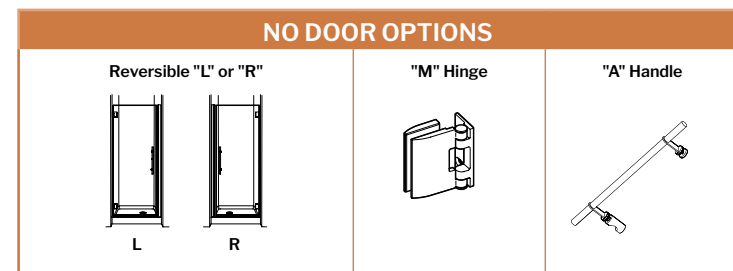

For door specifications please go to www.fleurco.com/shower-doors/select-kara-door-pkt

ALL DRAINS SOLD SEPARATELY

DRAIN	Model	Material	Price	Finish
No-Calk™ Shower Base Drain*	DRAINABS-11	ABS No-Calk 2" drain	$50	Chrome
	DRAINABS-25	ABS No-Calk 2" drain	$66	Brushed Nickel
	DRAINABS-33	ABS No-Calk 2" drain	$94	Matte Black
	DRAINABS-12	ABS No-Calk 2" drain	$177	Brushed Gold NEW!
	DRAINPVC-11	PVC No-Calk 2" drain	$50	Chrome
	DRAINPVC-25	PVC No-Calk 2" drain	$66	Brushed Nickel
	DRAINPVC-33	PVC No-Calk 2" drain	$72	Matte Black
	DRAINPVC-12	PVC No-Calk 2" drain	$177	Brushed Gold NEW!

*Please check local codes to ensure appropriate drain specifications

SELECT
PLATINUM Kara, Pivot Door
Frameless pivot door

10
year limited warranty

- European style frameless door
- Rectangular wall-mount hinges (M)
- Straight handle (A)
- 3/8" (10mm) clear tempered glass
- Shower door height: 79"
- Chrome, Brushed Nickel & Matte Black finishes