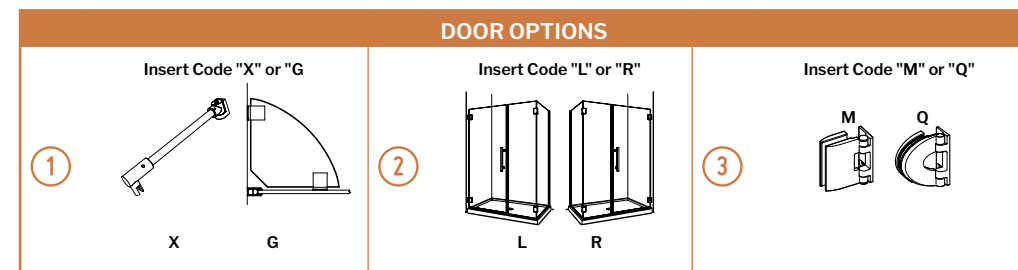

Door and fixed panel with return panel — wall-mount hinges (cont'd) without FleurcoSEKUR+ Safety Protection (S.R.T.)

3/8" (10 mm) Tempered clear glass • 79" Height (80 1/2" to top of "X" support bar)

IN-LINE 48 WITH 36" RETURN PANEL

45 7/8" to 46 1/4" W x 79" H (80 1/2" to top of support bar)
Approx. entry: 23"

MODEL	FINISH	PRICE
P₀KR4636-11-40₀-₀₀₀-79	Chrome	$3,962
P_KR4636-25-40_ _ _ _ -79	Brushed Nickel	$4,416
BASE	SIZE	PRICE
ABE3648-18-11 or 25-B	48" x 36" x 3"	$1,802
ADQ3648-18	48" x 36" x 2 3/4"	$753
ATA_3648- NEW	48" x 36" x 2 1/4"	$1,426
AU_3648-33	48" x 36" x 2 3/4"	$1,187
AULV3648-18	48" x 36" x 1 1/2"*	$1,081
ADT4836-18-L2 or R2	48" x 36" x 3"	$895
ADTC4836-18-L2 or R2	48" x 36" x 3"	$895

*Unfinished height of threshold
For more information on bases, see bases booklet or www.fleurco.com

IN-LINE 60 WITH 36" RETURN PANEL

57 3/4" to 58 1/8" W x 79" H (80 1/2" to top of support bar)
Approx. entry: 31"

MODEL	FINISH	PRICE
P₀KR5836-11-40₀-₀₀₀-79	Chrome	$4,216
P_KR5836-25-40_ _ _ _ -79	Brushed Nickel	$4,658
BASE	SIZE	PRICE
ABE3660-18-11 or 25-B	60" x 36" x 3"	$1,876
ADQ3660-18	60" x 36" x 2 3/4"	$846
ATA_3660- NEW	60" x 36" x 2 1/4"	$1,694
AU_3660-33	60" x 36" x 2 3/4"	$1,429
AULV3660-18	60" x 36" x 1 1/2"*	$1,341
ADT6036-18-L2 or R2	60" x 36" x 3"	$1,026

*Unfinished height of threshold
For more information on bases, see bases booklet or www.fleurco.com

For door specifications please go to www.fleurco.com/shower-doors/kara-2sided

RETURN PANEL
36" RP = 34" to 34 1/2"

3/8" (10 mm) Tempered clear glass • 79" Height (80 1/2" to top of "X" support bar)

F You must indicate your finish Chrome (11), Brushed Nickel (25) or Matte Black (33)

OPENING SIZE	APPROX. ENTRY	MODEL	PRICE	
			CHROME (11)	BRUSHED NICKEL (25)
41" to 42 1/4" W	19"	P₀KR4236- F -40₀-₀₀₀-79	$4,525	$4,971
42" to 43 1/4" W	20"	P_KR4336-__-40_ _ _ _ -79	$4,551	$4,995
43" to 44 1/4" W	21"	P_KR4436-__-40_ _ _ _ -79	$4,571	$5,014
44" to 45 1/4" W	22"	P_KR4536-__-40_ _ _ _ -79	$4,594	$5,042
46" to 47 1/4" W	24"	P_KR4736-__-40_ _ _ _ -79	$4,640	$5,081
47" to 48 1/4" W	25"	P_KR4836-__-40_ _ _ _ -79	$4,658	$5,105
48" to 49 1/4" W	26"	P_KR4936-__-40_ _ _ _ -79	$4,687	$5,126
49" to 50 1/4" W	27"	P_KR5036-__-40_ _ _ _ -79	$4,704	$5,147
50" to 51 1/4" W	28"	P_KR5136-__-40_ _ _ _ -79	$4,724	$5,172
51" to 52 1/4" W	29"	P_KR5236-__-40_ _ _ _ -79	$4,750	$5,191
52" to 53 1/4" W	30"	P_KR5336-__-40_ _ _ _ -79	$4,770	$5,214
53" to 54 1/4" W	31"	P_KR5436-__-40_ _ _ _ -79	$4,793	$5,237
54 3/4" to 55" W	28"	P_KR5536-__-40_ _ _ _ -79	$4,817	$5,261
55 3/4" to 56" W	29"	P_KR5636-__-40_ _ _ _ -79	$4,837	$5,280
56 3/4" to 57" W	30"	P_KR5736-__-40_ _ _ _ -79	$4,859	$5,303

CUSTOM SIZES ARE AVAILABLE.
CONTACT CUSTOMER SERVICE FOR DETAILS.

ALL DRAINS SOLD SEPARATELY

DRAIN	Material	Price	Finish
DRAINABS-11	ABS No-Calk 2" drain	$50	Chrome
DRAINABS-25	ABS No-Calk 2" drain	$66	Brushed Nickel
DRAINABS-33	ABS No-Calk 2" drain	$94	Matte Black
DRAINABS-12	ABS No-Calk 2" drain	$177	Brushed Gold NEW!
DRAINPVC-11	PVC No-Calk 2" drain	$50	Chrome
DRAINPVC-25	PVC No-Calk 2" drain	$66	Brushed Nickel
DRAINPVC-33	PVC No-Calk 2" drain	$72	Matte Black
DRAINPVC-12	PVC No-Calk 2" drain	$177	Brushed Gold NEW!

*Please check local codes to ensure appropriate drain specifications
For AU (Aurora) bases, please see specialty section in the bases booklet