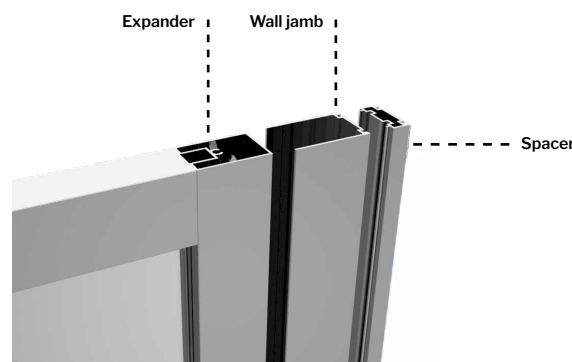

ELERA In-line

In & out pivot door with fixed panel

5/16" (8 mm) Tempered clear glass
79" Height (80" to top of support bar bracket)

IN-LINE 36

33 5/8" to 35" W x 79" H (80" to top of support bar bracket)
Approx. entry: 19 1/4"

MODEL	FINISH	PRICE
ELE133-11-40-79	Chrome	$1,366
ELE133-25-40-79	Brushed Nickel	$1,402
ELE133-33-40-79	Matte Black	$1,451
BASE	SIZE	PRICE
ADC36ST-18	36" x 36" x 2 3/4"	$848
ADQ3636-18	36" x 36" x 2 3/4"	$930

For more information on bases, see bases booklet or www.fleurco.com

All models include support bar for max adjustment of 71 5/8".

Spacer kit includes set of (2) 3/8" spacers giving an additional 3/4" adjustment for opening.

Spacer (sold separately)

MODEL	FINISH	PRICE
ELE-SPACER-3/8-11	Chrome	$85
ELE-SPACER-3/8-25	Brushed Nickel	$90
ELE-SPACER-3/8-33	Matte Black	$96

ALL DRAINS SOLD SEPARATELY

DRAIN	Material	Price	Finish
DRAINABS-11	ABS No-Calk 2" drain	$50	Chrome
DRAINABS-25	ABS No-Calk 2" drain	$66	Brushed Nickel
DRAINABS-33	ABS No-Calk 2" drain	$94	Matte Black
DRAINABS-12	ABS No-Calk 2" drain	$177	Brushed Gold NEW!
DRAINPVC-11	PVC No-Calk 2" drain	$50	Chrome
DRAINPVC-25	PVC No-Calk 2" drain	$66	Brushed Nickel
DRAINPVC-33	PVC No-Calk 2" drain	$72	Matte Black
DRAINPVC-12	PVC No-Calk 2" drain	$177	Brushed Gold NEW!

*Please check local codes to ensure appropriate drain specifications
For AU (Aurora) bases, please see specialty section in the bases booklet

These units are reversible.

IN-LINE 42

39 5/8" to 41" W x 79" H (80" to top of support bar bracket)
Approx. entry: 25 1/4"

MODEL	FINISH	PRICE
ELE139-11-40-79	Chrome	$1,422
ELE139-25-40-79	Brushed Nickel	$1,462
ELE139-33-40-79	Matte Black	$1,509
BASE	SIZE	PRICE
ADQ3242-18	42" x 32" x 2 3/4"	$922
ADQ3642-18	42" x 36" x 2 3/4"	$982

For more information on bases, see bases booklet or www.fleurco.com

IN-LINE 48

45 5/8" to 47" W x 79" H (80" to top of support bar bracket)
Approx. entry: 25 1/4"

MODEL	FINISH	PRICE
ELE145-11-40-79	Chrome	$1,463
ELE145-25-40-79	Brushed Nickel	$1,503
ELE145-33-40-79	Matte Black	$1,550
BASE	SIZE	PRICE
ADQ3248-18	48" x 32" x 2 3/4"	$948
ADQ3448-18	48" x 34" x 2 3/4"	$967
ABE3648-18-11 or 25-B	48" x 36" x 3"	$1,802
ADQ3648-18	48" x 36" x 2 3/4"	$753
ATA_3648- NEW	48" x 36" x 2 1/4"	$1,426
AU_3648-33	48" x 36" x 2 3/4"	$1,187
AULV3648-18	48" x 36" x 1 1/2"	$1,081
ABF4836-18-3-B	48" x 36" x 2 3/4"	$787
ADT4836-18-3	48" x 36" x 3"	$644
AZM4836-18-11 or 25-B	48" x 36" x 1 3/8"	$1,198
ADT4842-18-3	48" x 42" x 3"	$1,026

*Unfinished height of threshold

For more information on bases, see bases booklet or www.fleurco.com

NOTE: Inward opening and entry can be compromised by insufficient depth of enclosure.
Call customer service for more information.