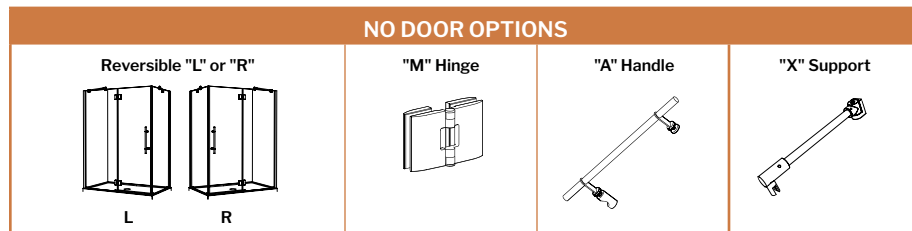

SELECT PLATINUM Lexus 2 Sided

Door & fixed panel with return panel – glass-to-glass hinges

10
year limited warranty

- European style frameless door
- Available with "X" support bar
- Rectangular glass-to-glass hinges (M)
- Straight handle (A)
- 3/8" (10mm) clear tempered glass
- Shower door height: 79" (80 1/2" to top of the "X" support bar)
- Chrome, Brushed Nickel & Matte Black finishes