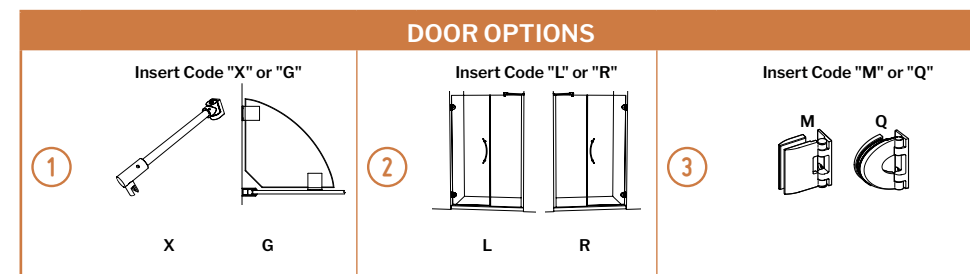

* Unfinished height of threshold

For more information on bases, see bases booklet or www.fleurco.com

IN-LINE 60

57 5/8" to 58 5/8" W x 79" H (80 1/2" to top of support bar)
Approx. entry: 31"

MODEL	FINISH	PRICE
P^⓪KP57-11-40^⓪-^⓪^⓪^⓪-79*	Chrome	$3,314
P_KP57-25-40_-_-_-79*	Brushed Nickel	$3,741
*Towel bar is available for this model.		
BASE	PRICE	SIZE
ADQ3060-18	$803	60" x 30" x 2 3/4"
ABE3260-18-11 or 25-B	$1,843	60" x 32" x 3"
ADQ3260-18	$825	60" x 32" x 2 3/4"
ATA_3260_- NEW	$1,567	60" x 32" x 2"
AU_3260-33	$1,270	60" x 32" x 2 3/4"
AULV3260-18	$1,203	60" x 32" x 1 1/2"*
ABF6032-18-L3 or R3-B	$846	60" x 32" x 2 3/4"
ADT6032-18-L3 or R3	$708	60" x 32" x 3"
AZM6032-18-11 or 25-B	$1,291	60" x 32" x 1 3/8"*
ADQ3460-18	$1,063	60" x 34" x 2 3/4"
ABE3660-18-11 or 25-B	$1,876	60" x 36" x 3"
ADQ3660-18	$846	60" x 36" x 2 3/4"
ATA_3660_- NEW	$1,694	60" x 36" x 2 1/4"
AU_3660-33	$1,429	60" x 36" x 2 3/4"
AULV3660-18	$1,341	60" x 36" x 1 1/2"*
ABF6036-18-3-B	$867	60" x 36" x 2 3/4"
ADT6036-18-3	$729	60" x 36" x 3"
AZM6036-18-11 or 25-B	$1,333	60" x 36" x 1 3/8"*
ADQ4260-18	$1,239	60" x 42" x 2 3/4"
ADQ4860-18	$1,326	60" x 48" x 2 3/4"

* Unfinished height of threshold

For more information on bases, see bases booklet or www.fleurco.com

For door specifications please go to www.fleurco.com/shower-doors/kara-in-line