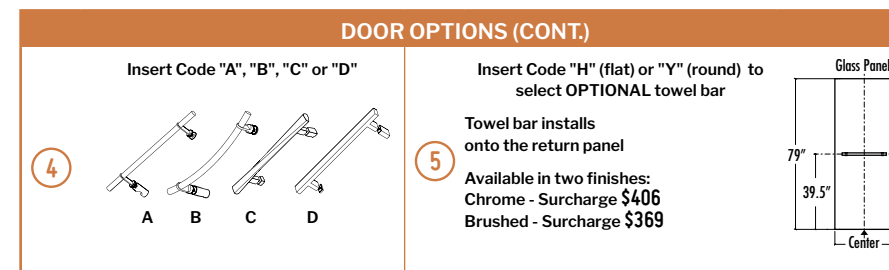

RETURN PANEL
36" RP = 34" to 34 1/2"

PIVOT 2 SIDED SHOWERS

PLATINUM