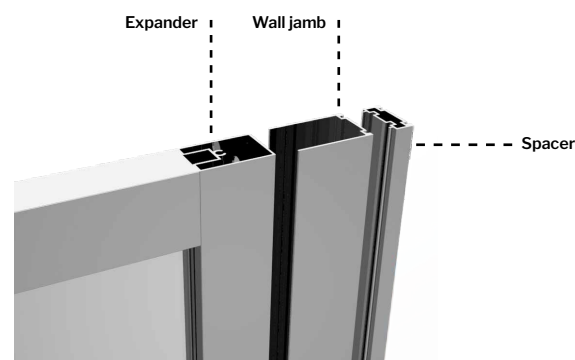

PIVOT DOOR 25

25 1/2" to 26 3/4" W x 79" H • Approx. entry: 21 1/4"

MODEL	FINISH	PRICE
ELEP25-11-40-79	Chrome	$752
ELEP25-25-40-79	Brushed Nickel	$765
ELEP25-33-40-79	Matte Black	$793

PIVOT DOOR 27

27 1/2" to 28 3/4" W x 79" H • Approx. entry: 23 1/4"

MODEL	FINISH	PRICE
ELEP27-11-40-79	Chrome	$765
ELEP27-25-40-79	Brushed Nickel	$779
ELEP27-33-40-79	Matte Black	$807

PIVOT DOOR 29

29 1/2" to 30 3/4" W x 79" H • Approx. entry: 25 1/4"

MODEL	FINISH	PRICE
ELEP29-11-40-79	Chrome	$779
ELEP29-25-40-79	Brushed Nickel	$793
ELEP29-33-40-79	Matte Black	$820

PIVOT DOOR 31

31 1/2" to 32 3/4" W x 79" H • Approx. entry: 27 1/4"

MODEL	FINISH	PRICE
ELEP31-11-40-79	Chrome	$793
ELEP31-25-40-79	Brushed Nickel	$807
ELEP31-33-40-79	Matte Black	$833

PIVOT DOOR 33

33 1/2" to 34 3/4" W x 79" H • Approx. entry: 29 1/4"

MODEL	FINISH	PRICE
ELEP33-11-40-79	Chrome	$807
ELEP33-25-40-79	Brushed Nickel	$820
ELEP33-33-40-79	Matte Black	$847

BASE	SIZE	PRICE
ADC36ST-18	36" x 36" x 2 3/4"	$848
ADQ3636-18	36" x 36" x 2 3/4"	$930

For more information on bases, see bases booklet or www.fleurco.com

PIVOT DOOR 35

35 1/2" to 36 3/4" W x 79" H • Approx. entry: 31 1/4"

MODEL	FINISH	PRICE
ELEP35-11-40-79	Chrome	$820
ELEP35-25-40-79	Brushed Nickel	$833
ELEP35-33-40-79	Matte Black	$861

Spacer kit includes set of (2) 3/8" spacers giving an additional 3/4" adjustment for opening.

NOTE: Inward opening and entry can be compromised by insufficient depth of enclosure. Call customer service for more information.

Spacer (sold separately)

MODEL	FINISH	PRICE
ELE-SPACER-3/8-11	Chrome	$90
ELE-SPACER-3/8-25	Brushed Nickel	$95
ELE-SPACER-3/8-33	Matte Black	$102