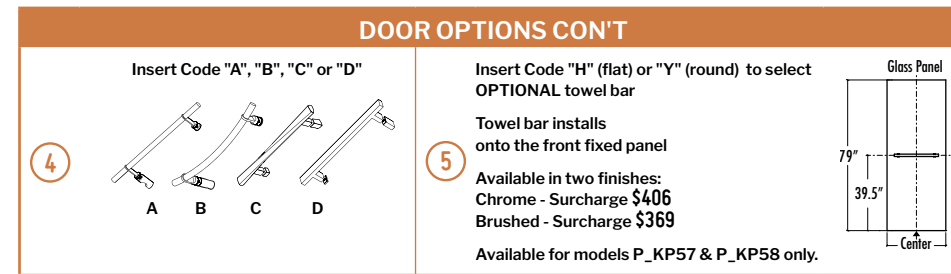

ALL DRAINS SOLD SEPARATELY

DRAIN	Material	Price	Finish
DRAINABS-11	ABS No-Calk 2" drain	$50	Chrome
DRAINABS-25	ABS No-Calk 2" drain	$66	Brushed Nickel
DRAINABS-33	ABS No-Calk 2" drain	$94	Matte Black
DRAINABS-12	ABS No-Calk 2" drain	$177	Brushed Gold NEW!
DRAINPVC-11	PVC No-Calk 2" drain	$50	Chrome
DRAINPVC-25	PVC No-Calk 2" drain	$66	Brushed Nickel
DRAINPVC-33	PVC No-Calk 2" drain	$72	Matte Black
DRAINPVC-12	PVC No-Calk 2" drain	$177	Brushed Gold NEW!

*Please check local codes to ensure appropriate drain specifications
For AU (Aurora) bases, please see specialty section in the bases booklet

PLATINUM Kara In-line
Pivot door & fixed panel — wall-mount hinges