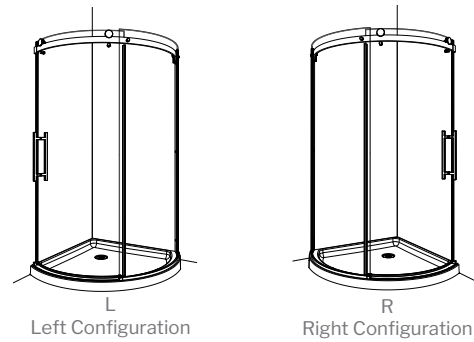

NOVARA Arc

Sliding curved glass door and fixed panel without FleurcoSEKUR+ Safety Protection (S.R.T.)

5/16" (8 mm) Tempered clear glass • 79" Height

ARC 36

TO FIT 36" x 36" BASE - HEIGHT OF UNIT: 79"
Entry opening: 23"

MODEL	FINISH	PRICE
NOVARC362-11-40L	Chrome	$3,381
NOVARC362-11-40R	Chrome	$3,381
NOVARC362-25-40L	Brushed Nickel	$3,478
NOVARC362-25-40R	Brushed Nickel	$3,478
BASE	SIZE	PRICE
ALB36-18-B	36" x 36" x 2"	$992

For more information on bases, see bases booklet or www.fleurco.com

ARC 40

TO FIT 40" x 40" BASE - HEIGHT OF UNIT: 79"
Entry opening: 26"

MODEL	FINISH	PRICE
NOVARC402-11-40L	Chrome	$3,493
NOVARC402-11-40R	Chrome	$3,493
NOVARC402-25-40L	Brushed Nickel	$3,570
NOVARC402-25-40R	Brushed Nickel	$3,570
BASE	SIZE	PRICE
ALB40-18-B	40" x 40" x 2"	$1,099

For more information on bases, see bases booklet or www.fleurco.com

ALB

Flanged Low Profile, Covered Drain