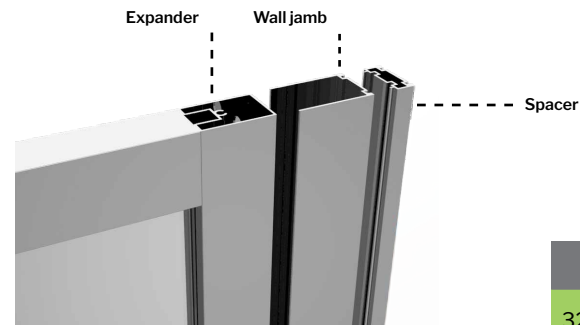

29 1/4" to 29 7/8" W Approx. entry: 25 1/4"	32" *	36" *	42" *	48" *	BASE	SIZE	PRICE
ELECP29_{RP}-11-40-79	Chrome	$1,600	$1,641	$1,698	$1,755	ALC32-18-B	32" x 32" x 2"* $914
ELECP29__-25-40-79	Brushed Nickel	$1,635	$1,676	$1,734	$1,789	ADQ3242-18	42" x 32" x 2 3/4" $922
ELECP29__-33-40-79	Matte Black	$1,721	$1,766	$1,821	$1,878	ADQ3248-18	48" x 32" x 2 3/4" $948
31 1/4" to 31 7/8" W Approx. entry: 27 1/4"	32" *	36"	42"	48"			
ELECP31_{RP}-11-40-79	Chrome	$1,612	$1,654	$1,712	$1,770		
ELECP31__-25-40-79	Brushed Nickel	$1,649	$1,690	$1,748	$1,803		
ELECP31__-33-40-79	Matte Black	$1,734	$1,779	$1,834	$1,891		

33 1/4" to 33 7/8" W Approx. entry: 29 1/4"	32" *	36"	42"	48"	BASE	SIZE	PRICE
ELECP33_{RP}-11-40-79	Chrome	$1,626	$1,667	$1,726	$1,783	ALC36-18-B	36" x 36" x 2" $967
ELECP33__-25-40-79	Brushed Nickel	$1,662	$1,703	$1,761	$1,816	ADQ3636-18	36" x 36" x 2 3/4" $930
ELECP33__-33-40-79	Matte Black	$1,748	$1,793	$1,848	$1,905	ADQ3642-18	42" x 36" x 2 3/4" $982

Spacer kit includes set of (2) 3/8" spacers.
Spacers may be applied to wall jamb side only for 3/8" adjustment.

Spacer (sold separately)

MODEL	FINISH	PRICE
ELE-SPACER-3/8-11	Chrome	$90
ELE-SPACER-3/8-25	Brushed Nickel	$95
ELE-SPACER-3/8-33	Matte Black	$102

RETURN PANELS

32" RP = 29 1/4" to 29 7/8"
36" RP = 33 1/4" to 33 7/8"
42" RP = 39 1/4" to 39 7/8"
48" RP = 45 1/4" to 45 7/8"

*Unfinished height of threshold

For more information on bases, see bases booklet or www.fleurco.com

These units are reversible.
(Closes on return panel or wall)

All models include 60" support bar.

*Please check local building codes to ensure your chosen shower unit is in compliance with all regulations in your area

NOTE: Inward opening and entry can be compromised by insufficient depth of enclosure.
Call customer service for more information.