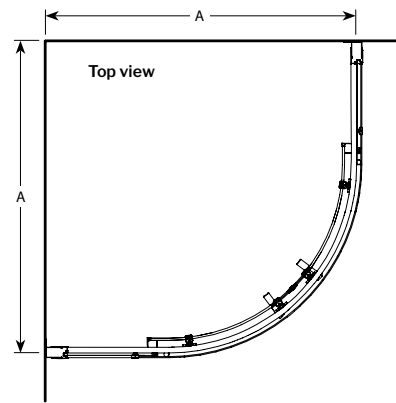

ROUND 32*

TO FIT 32" x 32" BASE - HEIGHT OF UNIT: 75"
Entry opening: 18"

MODEL	FINISH	PRICE
STR32-11-40	Chrome	$1,710
STR32-25-40	Brushed Nickel	$1,761
BASE	SIZE	PRICE
ALR32-18-B	32" x 32" x 2"*	$852

*Please check local building codes to ensure this size shower unit is in compliance with all regulations in your area

For more information on bases, see bases booklet or www.fleurco.com

ROUND 36

TO FIT 36" x 36" BASE - HEIGHT OF UNIT: 75"
Entry opening: 21 1/2"

MODEL	FINISH	PRICE
STR36-11-40	Chrome	$1,787
STR36-25-40	Brushed Nickel	$1,838
WALL	SIZE	PRICE
AWF3677-18-B	36" W x 77" H	$1,403
BASE	SIZE	PRICE
ALR36-18-B	36" x 36" x 2"	$930

For more information on bases, see bases booklet or www.fleurco.com

ROUND 40

TO FIT 40" x 40" BASE - HEIGHT OF UNIT: 75"
Entry opening: 23 1/2"

MODEL	FINISH	PRICE
STR40-11-40	Chrome	$1,824
STR40-25-40	Brushed Nickel	$1,877
WALL	SIZE	PRICE
AWF4077-18-B	40" W x 77" H	$1,485
BASE	SIZE	PRICE
ALR40-18-B	40" x 40" x 2"	$1,053

For more information on bases, see bases booklet or www.fleurco.com

ALL DRAINS SOLD SEPARATELY

DRAIN	Material	Price	Finish
No-Calk™ Shower Base Drain*	DRAINABS-11	$50	Chrome
	DRAINABS-25	$66	Brushed Nickel
	DRAINABS-33	$94	Matte Black
	DRAINABS-12	$177	Brushed Gold NEW!
	DRAINPVC-11	$50	Chrome
	DRAINPVC-25	$66	Brushed Nickel
	DRAINPVC-33	$72	Matte Black
	DRAINPVC-12	$177	Brushed Gold NEW!

*Please check local codes to ensure appropriate drain specifications

MODEL	(MIN / MAX) FINISHED WALL TO CENTER OF WALL JAMB (A)
STR32	29" to 29 1/2" 736mm to 749mm
STR36	33" to 33 1/2" 838mm to 850mm
STR40	36 1/2" to 37" 926mm to 940mm