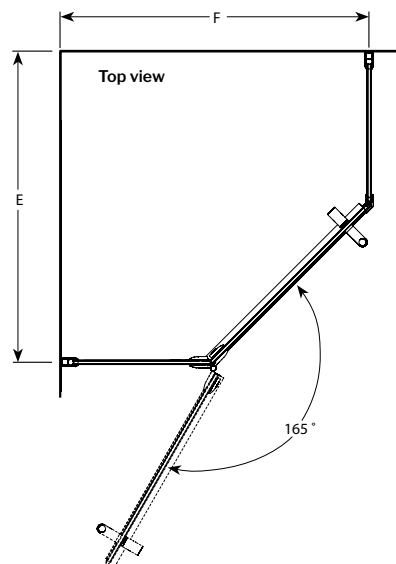

For more information on bases, see bases booklet or www.fleurco.com

MODEL	FINISHED WALL TO CENTER OF WALL JAMB (E)	FINISHED WALL TO CENTER OF WALL JAMB (F)
PMXNA36	32 7/8" to 33 3/8" 835mm to 848mm	32 5/8" to 33 1/8" 829mm to 841mm
PMXNA38	34 13/16" to 35 5/16" 884mm to 897mm	34 9/16" to 35 1/16" 878mm to 891mm
PMXNA42	38 3/16" to 39 1/16" 979mm to 992mm	38 3/16" to 38 13/16" 973mm to 986mm

ALL DRAINS SOLD SEPARATELY

DRAIN	Model	Material	Price	Finish
No-Calk™ Shower Base Drain*	DRAINABS-11	ABS No-Calk 2" drain	$50	Chrome
	DRAINABS-25	ABS No-Calk 2" drain	$66	Brushed Nickel
	DRAINABS-33	ABS No-Calk 2" drain	$94	Matte Black
	DRAINABS-12	ABS No-Calk 2" drain	$177	Brushed Gold NEW!
	DRAINPVC-11	PVC No-Calk 2" drain	$50	Chrome
	DRAINPVC-25	PVC No-Calk 2" drain	$66	Brushed Nickel
	DRAINPVC-33	PVC No-Calk 2" drain	$72	Matte Black
	DRAINPVC-12	PVC No-Calk 2" drain	$177	Brushed Gold NEW!

*Please check local codes to ensure appropriate drain specifications

NO OPTIONS

Reversible "L" or "R"	"M" Hinge	"A" Handle

These units are reversible.

NEO 38

TO FIT 38" x 38" BASE
HEIGHT OF UNIT: 79" (80 1/2" to top of support bar)
Approx. entry: 23"

MODEL	FINISH	PRICE
PMXNA38-11-40-79	Chrome	$2,023
PMXNA38-25-40-79	Brushed Nickel	$2,056
PMXNA38-33-40-79	Matte Black	$2,088
BASE	SIZE	PRICE
ALN38-18-B	38" x 38" x 2"	$976

For more information on bases, see bases booklet or www.fleurco.com