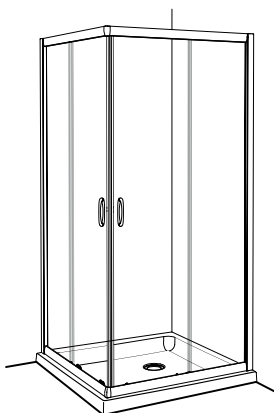

CORNER SHOWERS

ARC

ROUND

SQUARE

NEO

HALF-ROUND

CORNER SHOWERS

ARC

| | |
|---|---|
|  | *NOVARA ARC 4-5 Sliding curved door and fixed panel Sizes: 36, 40 M ● ● C |
|  | *APOLLO ARC 6-7 Semi-frameless curved sliding doors Sizes: 32, 36, 40 M ● ● C |
|  | *CAPRI ARC 3 8-9 Curved glass sliding door Sizes: 32, 36 ● ● C |
|  | *CAPRI ARC 4 10-11 Curved glass sliding doors Sizes: 32, 36 ● ● C |