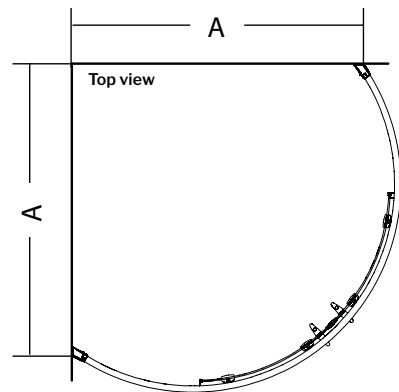

CAPRI Arc 4

Curved glass sliding doors without FleurcoSEKUR+ Safety Protection (S.R.T.)

5/32" (4 mm) Tempered clear glass • 72" Height

ARC 4/32*

TO FIT 32" x 32" BASE - HEIGHT OF UNIT: 72"
Entry opening: 24"

MODEL	FINISH	PRICE
FAX324-11-40-72	Chrome	$1,574
FAX324-25-40-72	Brushed Nickel	$1,595
BASE	SIZE	PRICE
ALB32-18-B	32" x 32" x 2"*	$930

*Please check local building codes to ensure this size shower unit is in compliance with all regulations in your area

For more information on bases, see bases booklet or www.fleurco.com

ARC 4/36

TO FIT 36" x 36" BASE - HEIGHT OF UNIT: 72"
Entry opening: 27"

MODEL	FINISH	PRICE
FAX364-11-40-72	Chrome	$1,626
FAX364-25-40-72	Brushed Nickel	$1,645
WALL	SIZE	PRICE
AWF3677-18-B	36" W x 77" H	$1,403
BASE	SIZE	PRICE
ALB36-18-B	36" x 36" x 2"	$992

For more information on bases, see bases booklet or www.fleurco.com

MODEL	FINISHED WALL TO EXTERIOR OF WALL JAMB (A)
FAX324	28 3/4" 730mm
FAX364	33 3/8" 848mm