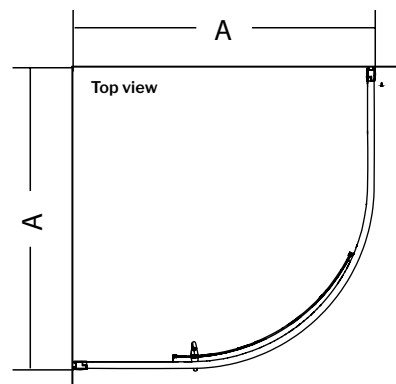

CAPRI Round 3

Curved glass sliding door without FleurcoSEKUR+ Safety Protection (S.R.T.)

3/16" (5 mm) Tempered clear glass for the fixed panels • 72" Height
5/32" (4 mm) Tempered clear glass for the door panel • 72" Height

ROUND 3/36

TO FIT 36" x 36" BASE - HEIGHT OF UNIT: 72"
Entry opening: 22"

MODEL	FINISH	PRICE
FA363-11-40-72	Chrome	$1,600
FA363-25-40-72	Brushed Nickel	$1,620
WALL	SIZE	PRICE
AWF3677-18-B	36" W x 77" H	$1,403
BASE	SIZE	PRICE
ALR36-18-B	36" x 36" x 2"	$930

For more information on bases, see bases booklet or www.fleurco.com

MODEL	FINISHED WALL TO EXTERIOR OF WALL JAMB (A)
FA363	33 7/8" 860mm