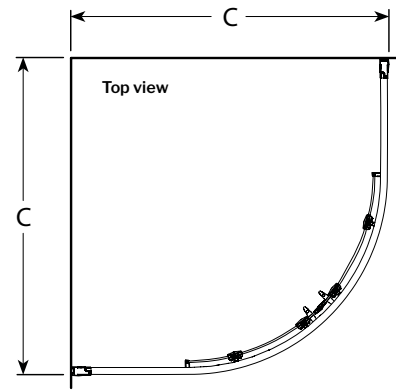

CAPRI Round 4

Curved glass sliding doors without FleurcoSEKUR+ Safety Protection (S.R.T.)

5/32" (4 mm) Tempered clear glass • 72" Height

ROUND 4/36

TO FIT 36" x 36" BASE - HEIGHT OF UNIT: 72"
Entry opening: 20"

MODEL	FINISH	PRICE
FA36-11-40-72	Chrome	$1,600
FA36-25-40-72	Brushed Nickel	$1,620
WALL	SIZE	PRICE
AWF3677-18-B	36" W x 77" H	$1,403
BASE	SIZE	PRICE
ALR36-18-B	36" x 36" x 2"	$930

For more information on bases, see bases booklet or www.fleurco.com

ROUND 4/40

TO FIT 40" x 40" BASE - HEIGHT OF UNIT: 72"
Entry opening: 22"

MODEL	FINISH	PRICE
FA40-11-40-72	Chrome	$1,676
FA40-25-40-72	Brushed Nickel	$1,694
WALL	SIZE	PRICE
AWF4077-18-B	40" W x 77" H	$1,485
BASE	SIZE	PRICE
ALR40-18-B	40" x 40" x 2"	$1,053

For more information on bases, see bases booklet or www.fleurco.com

MODEL	(MIN/MAX) FINISHED WALL TO EXTERIOR OF WALL JAMB (C)
FA36	33 9/16" to 34 1/16" 853mm to 866mm
FA40	37 1/2" to 38" 953mm to 965mm