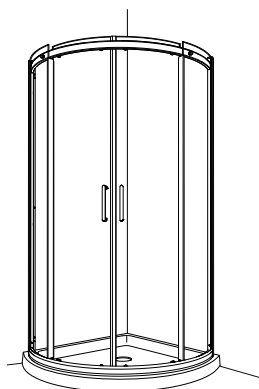

CORNER SHOWERS

ARC

ROUND

SQUARE

NEO

HALF-ROUND

CORNER SHOWERS

ARC

| | |
|---|---|
|  | *NOVARA ARC 4-5 Sliding curved door and fixed panel Sizes: 36, 40 M ● ● C |
|  | *APOLLO ARC 6-7 Semi-frameless curved sliding doors Sizes: 32, 36, 40 M ● ● C |
|  | *CAPRI ARC 3 8-9 Curved glass sliding door Sizes: 32, 36 ● ● C |
|  | *CAPRI ARC 4 10-11 Curved glass sliding doors Sizes: 32, 36 ● ● C |