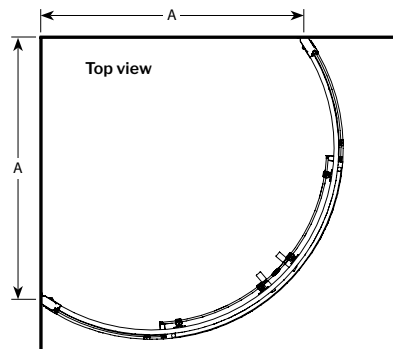

APOLLO Arc

Semi-frameless curved sliding doors without FleurcoSEKUR+ Safety Protection (S.R.T.)

1/4" (6 mm) Tempered clear glass • 75" Height

ARC 32*

TO FIT 32" x 32" BASE - HEIGHT OF UNIT: 75"
Entry opening: 23"

MODEL	FINISH	PRICE
STA32-11-40	Chrome	$1,877
STA32-25-40	Brushed Nickel	$1,931

BASE	SIZE	PRICE
ALB32-18-B	32" x 32" x 2"*	$930

*Please check local building codes to ensure this size shower unit is in compliance with all regulations in your area

For more information on bases, see bases booklet or www.fleurco.com