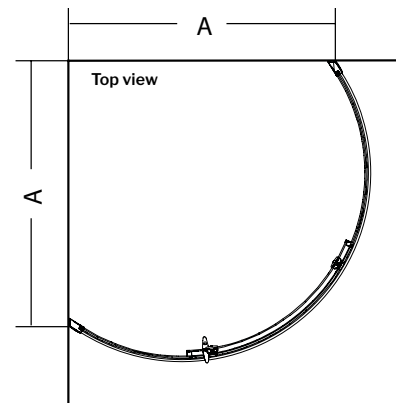

CAPRI Arc 3

Curved glass sliding door without FleurcoSEKUR+ Safety Protection (S.R.T.)

5/32" (4 mm) Tempered clear glass • 72" Height

ARC 3/32*

TO FIT 32" x 32" BASE - HEIGHT OF UNIT: 72"
Entry opening: 19"

MODEL	FINISH	PRICE
FAX323-11-40-72	Chrome	$1,466
FAX323-25-40-72	Brushed Nickel	$1,490
BASE	SIZE	PRICE
ALB32-18-B	32" x 32" x 2"*	$930

*Please check local building codes to ensure this size shower unit is in compliance with all regulations in your area

For more information on bases, see bases booklet or www.fleurco.com

ARC 3/36

TO FIT 36" x 36" BASE - HEIGHT OF UNIT: 72"
Entry opening: 20"

MODEL	FINISH	PRICE
FAX363-11-40-72	Chrome	$1,504
FAX363-25-40-72	Brushed Nickel	$1,522
WALL	SIZE	PRICE
AWF3677-18-B	36" W x 77" H	$1,403
BASE	SIZE	PRICE
ALB36-18-B	36" x 36" x 2"	$992

For more information on bases, see bases booklet or www.fleurco.com

MODEL	FINISHED WALL TO EXTERIOR OF WALL JAMB (A)
FAX323	28 3/4" 730mm
FAX363	33 3/8" 848mm