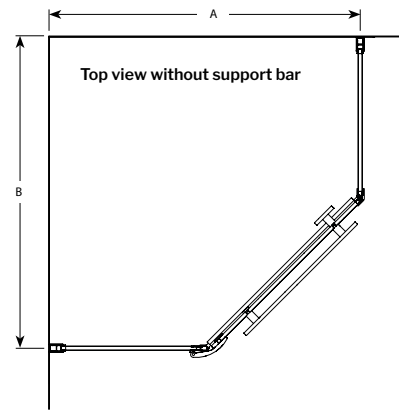

PURA Neo

Neo-angle pivot door — glass-to-glass hinges without FleurcoSEKUR+ Safety Protection (S.R.T.)

1/4" (6 mm) Tempered clear glass
75" Height (77" to top of support bar)

NEO 36

TO FIT 36" x 36" BASE
HEIGHT OF UNIT: 75" (77" to top of support bar)
Approx. entry: 23"

MODEL	FINISH	PRICE
PJNA36-11-40	Chrome	$1,661
PJNA36-25-40	Brushed Nickel	$1,694
PJNA36-33-40	Matte Black	$1,782

BASE	SIZE	PRICE
ALN36-18-B	36" x 36" x 2"	$930

For more information on bases, see bases booklet or www.fleurco.com

NEO 38

TO FIT 38" x 38" BASE
HEIGHT OF UNIT: 75" (77" to top of support bar)
Approx. entry: 23"

MODEL	FINISH	PRICE
PJNA38-11-40	Chrome	$1,694
PJNA38-25-40	Brushed Nickel	$1,727
PJNA38-33-40	Matte Black	$1,815

BASE	SIZE	PRICE
ALN38-18-B	38" x 38" x 2"	$976

For more information on bases, see bases booklet or www.fleurco.com

These units are reversible.

MODEL	FINISHED WALL TO CENTER OF WALL JAMB (A)	FINISHED WALL TO CENTER OF WALL JAMB (B)
PJNA36	32 5/8" to 33 1/8" 829mm to 841mm	32 7/8" to 33 3/8" 835mm to 848mm
PJNA38	34 9/16" to 35 1/16" 878mm to 891 mm	34 13/16" to 35 5/16" 884mm to 897mm

ALN BASE

Flanged Low Profile,
Covered Drain

ALL DRAINS SOLD SEPARATELY

DRAIN	Material	Price	Finish
DRAINABS-11	ABS No-Calk 2" drain	$50	Chrome
DRAINABS-25	ABS No-Calk 2" drain	$66	Brushed Nickel
DRAINABS-33	ABS No-Calk 2" drain	$94	Matte Black
DRAINABS-12	ABS No-Calk 2" drain	$177	Brushed Gold NEW!
DRAINPVC-11	PVC No-Calk 2" drain	$50	Chrome
DRAINPVC-25	PVC No-Calk 2" drain	$66	Brushed Nickel
DRAINPVC-33	PVC No-Calk 2" drain	$72	Matte Black
DRAINPVC-12	PVC No-Calk 2" drain	$177	Brushed Gold NEW!

*Please check local codes to ensure appropriate drain specifications