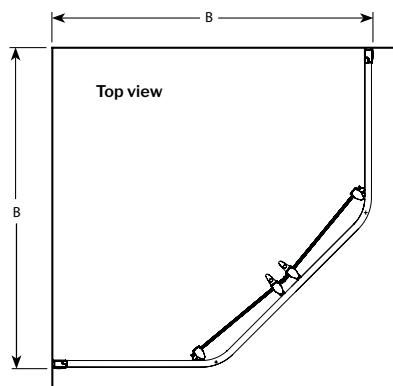

CAPRI^{Neo}

Neo-angle sliding doors without FleurcoSEKUR+ Safety Protection (S.R.T.)

5/32" (4 mm) Tempered clear glass for the fixed panels • 72" Height
1/4" (6 mm) Tempered clear glass for the door panels • 72" Height

NEO 36

TO FIT 36" x 36" BASE - HEIGHT OF UNIT: 72"
Entry opening: 19"

MODEL	FINISH	PRICE
FAN36-11-40-72	Chrome	$1,608
FAN36-25-40-72	Brushed Nickel	$1,629
WALL	SIZE	PRICE
AWF3677-18-B	36" W x 77" H	$1,403
BASE	SIZE	PRICE
ALN36-18-B	36" x 36" x 2"	$930

For more information on bases, see bases booklet or www.fleurco.com