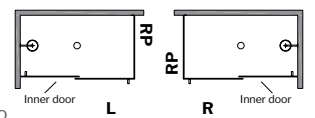

→ **GEMINI PLUS** IN-LINE **NPS148-xx-40**
These units are reversible
→ **GEMINI PLUS** TUB DOOR **NPST60-xx-40**
These units are reversible

GEMINI PLUS 2 SIDED NPU4832-xx-40

→ **GEMINI PLUS** 2 SIDED **NPUS4832L-xx-40**
Insert 'L' to indicate return panel on left side
2 SIDED **NPUS4832R-xx-40**
Insert 'R' to indicate return panel on right side

→ **GEMINI** 2 SIDED **NGUS4832L-xx-40**
Insert 'L' to indicate return panel on left side
2 SIDED **NGUS4832R-xx-40**
Insert 'R' to indicate return panel on right side

MERCURY IN-LINE NM148-xx-40-79
TUB DOOR NMT60-xx-40

→ **MERCURY** IN-LINE **NMS148-xx-40L-79**
Insert 'L' to indicate inner door closes on left side
IN-LINE **NMS148-xx-40R-79**
Insert 'R' to indicate inner door closes on right side
→ **MERCURY** TUB DOOR **NMST60-xx-40L**
Insert 'L' to indicate inner door closes on left side
TUB DOOR **NMST60-xx-40R**
Insert 'R' to indicate inner door closes on right side

MERCURY 2 SIDED NM24832-xx-40-79

→ **MERCURY** 2 SIDED **NMS248L32R-xx-40-79**
Insert 'L' to indicate inner door closes on left side and 'R' to indicate return panel on right side
2 SIDED **NMS248R32L-xx-40-79**
Insert 'R' to indicate inner door closes on right side and 'L' to indicate return panel on left side