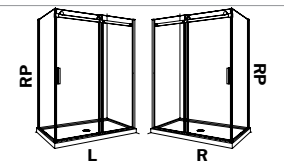

HORIZON 2 SIDED NHR24832-xx-40L-79

→ **HORIZON** 2 SIDED **NHS248L32L-xx-40-79**
Insert 'L' to indicate door closes on left side and 'L' to indicate return panel on left side (CRP model only)
2 SIDED **NHS248R32R-xx-40-79**
Insert 'R' to indicate door closes on right side and 'R' to indicate return panel on right side (CRP model only)