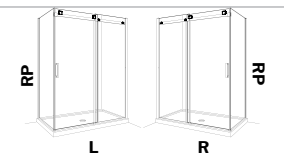

SKYLINE 2 SIDED NSR24832-xx-40L-79

→ **SKYLINE** 2 SIDED **NSS248L32L-xx-40-79**
Insert 'L' to indicate door closes on left side and 'L' to indicate return panel on left side (CRP model only)
2 SIDED **NSS248R32R-xx-40-79**
Insert 'R' to indicate door closes on right side and 'R' to indicate return panel on right side (CRP model only)