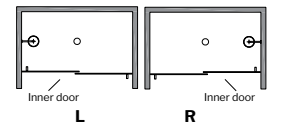

→ **GEMINI PLUS** IN-LINE **NPS148-xx-40**
These units are reversible
→ **GEMINI PLUS** TUB DOOR **NPST60-xx-40**
These units are reversible

GEMINI PLUS 2 SIDED NPU4832-xx-40

→ **GEMINI PLUS** 2 SIDED **NPUS4832L-xx-40**
Insert 'L' to indicate return panel on left side
2 SIDED **NPUS4832R-xx-40**
Insert 'R' to indicate return panel on right side

GEMINI IN-LINE NG148-xx-40
TUB DOOR NGT60-xx-40

→ **GEMINI** IN-LINE **NGS148-xx-40**
These units are reversible
→ **GEMINI** TUB DOOR **NGST60-xx-40**
These units are reversible

GEMINI 2 SIDED NGU4832-xx-40

→ **GEMINI** 2 SIDED **NGUS4832L-xx-40**
Insert 'L' to indicate return panel on left side
2 SIDED **NGUS4832R-xx-40**
Insert 'R' to indicate return panel on right side

MERCURY IN-LINE NM148-xx-40-79
TUB DOOR NMT60-xx-40

→ **MERCURY** IN-LINE **NMS148-xx-40L-79**
Insert 'L' to indicate inner door closes on left side
IN-LINE **NMS148-xx-40R-79**
Insert 'R' to indicate inner door closes on right side
→ **MERCURY** TUB DOOR **NMST60-xx-40L**
Insert 'L' to indicate inner door closes on left side
TUB DOOR **NMST60-xx-40R**
Insert 'R' to indicate inner door closes on right side