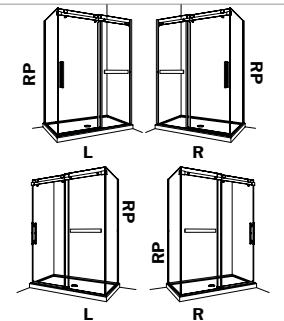

MERCURY 2 SIDED NM24832-xx-40-79

→ **MERCURY** 2 SIDED **NMS248L32R-xx-40-79**
Insert 'L' to indicate inner door closes on left side and 'R' to indicate return panel on right side
2 SIDED **NMS248R32L-xx-40-79**
Insert 'R' to indicate inner door closes on right side and 'L' to indicate return panel on left side

EXAMPLE CODE

NOVARA PLUS IN-LINE NXV148-xx-40L
IN-LINE NXV148-xx-40R
TUB DOOR NXVST60-xx-40L
TUB DOOR NXVST60-xx-40R

→ **NOVARA PLUS** IN-LINE **NXVS148-xx-40L**
Insert 'L' to indicate door closes on left side
IN-LINE **NXVS148-xx-40R**
Insert 'R' to indicate door closes on right side
→ **NOVARA PLUS** TUB DOOR **NXVST60-xx-40L**
Insert 'L' to indicate door closes on left side
TUB DOOR **NXVST60-xx-40R**
Insert 'R' to indicate door closes on right side

NOVARA PLUS 2 SIDED NXV248L32L-xx-40

→ **NOVARA PLUS** 2 SIDED **NXVS248L32L-xx-40**
Insert 'L' to indicate door closes on left side and 'L' to indicate return panel on left side (CRP model only)
2 SIDED **NXVS248R32R-xx-40**
Insert 'R' to indicate door closes on right side and 'R' to indicate return panel on right side (CRP model only)
2 SIDED **NXVS248L32R-xx-40**
Insert 'L' to indicate door closes on left side and 'R' to indicate return panel on right side (CW model only)
2 SIDED **NXVS248R32L-xx-40**
Insert 'R' to indicate door closes on right side and 'L' to indicate return panel on left side (CW model only)