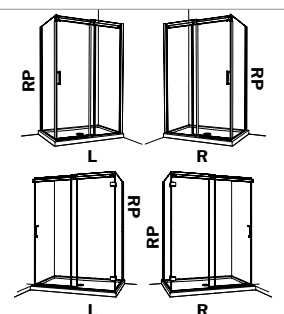

APOLLO IN-LINE NA48-xx-40

→ **APOLLO** IN-LINE **NAS48-xx-40L**
Insert 'L' to indicate door closes on left side
IN-LINE **NAS48-xx-40R**
Insert 'R' to indicate door closes on right side
→ **APOLLO** TUB DOOR **NAST60-xx-40L**
Insert 'L' to indicate door closes on left side
TUB DOOR **NAST60-xx-40R**
Insert 'R' to indicate door closes on right side

APOLLO 2 SIDED NAP4836-xx-40

→ **APOLLO** 2 SIDED **NAPS48L36L-xx-40**
Insert 'L' to indicate door closes on left side and 'L' to indicate return panel on left side (CRP model only)
2 SIDED **NAPS48R36R-xx-40**
Insert 'R' to indicate door closes on right side and 'R' to indicate return panel on right side (CRP model only)
2 SIDED **NAWS48L36R-xx-40**
Insert 'L' to indicate door closes on left side and 'R' to indicate return panel on right side (CW model only)
2 SIDED **NAWS48R36L-xx-40**
Insert 'R' to indicate door closes on right side and 'L' to indicate return panel on left side (CW model only)