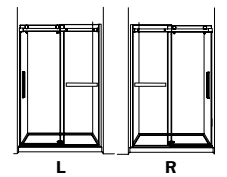

→ **MERCURY** IN-LINE **NMS148-xx-40L-79**
Insert 'L' to indicate inner door closes on left side
IN-LINE **NMS148-xx-40R-79**
Insert 'R' to indicate inner door closes on right side
→ **MERCURY** TUB DOOR **NMST60-xx-40L**
Insert 'L' to indicate inner door closes on left side
TUB DOOR **NMST60-xx-40R**
Insert 'R' to indicate inner door closes on right side

MERCURY 2 SIDED NM24832-xx-40-79

→ **MERCURY** 2 SIDED **NMS248L32R-xx-40-79**
Insert 'L' to indicate inner door closes on left side and 'R' to indicate return panel on right side
2 SIDED **NMS248R32L-xx-40-79**
Insert 'R' to indicate inner door closes on right side and 'L' to indicate return panel on left side

EXAMPLE CODE

NOVARA PLUS IN-LINE NXV148-xx-40L
IN-LINE NXV148-xx-40R
TUB DOOR NXVST60-xx-40L
TUB DOOR NXVST60-xx-40R

→ **NOVARA PLUS** IN-LINE **NXVS148-xx-40L**
Insert 'L' to indicate door closes on left side
IN-LINE **NXVS148-xx-40R**
Insert 'R' to indicate door closes on right side
→ **NOVARA PLUS** TUB DOOR **NXVST60-xx-40L**
Insert 'L' to indicate door closes on left side
TUB DOOR **NXVST60-xx-40R**
Insert 'R' to indicate door closes on right side

NOVARA PLUS 2 SIDED NXV248L32L-xx-40

→ **NOVARA PLUS** 2 SIDED **NXVS248L32L-xx-40**
Insert 'L' to indicate door closes on left side and 'L' to indicate return panel on left side (CRP model only)
2 SIDED **NXVS248R32R-xx-40**
Insert 'R' to indicate door closes on right side and 'R' to indicate return panel on right side (CRP model only)
2 SIDED **NXVS248L32R-xx-40**
Insert 'L' to indicate door closes on left side and 'R' to indicate return panel on right side (CW model only)
2 SIDED **NXVS248R32L-xx-40**
Insert 'R' to indicate door closes on right side and 'L' to indicate return panel on left side (CW model only)