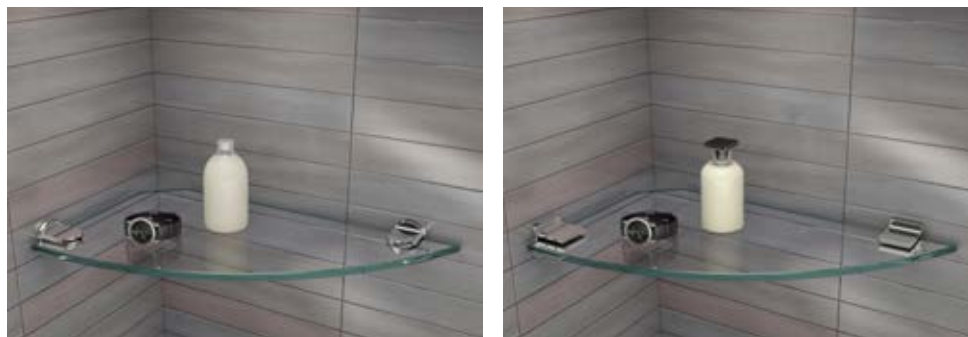

Optional for a wall-to-wall application
 Ideal for extra storage
 Can be installed at any height
 3/8" (10-mm) clear tempered glass
 Comes with two wall brackets, either round or square

PRODUCT	DIMENSIONS	PRICE	FINISH
GSK10R-11	10" X 10" Round Brackets	\$265	Chrome
GSK10R-25	10" X 10" Round Brackets	\$289	Brushed Nickel
GSK10S-11	10" X 10" Square Brackets	\$257	Chrome
GSK10S-25	10" X 10" Square Brackets	\$276	Brushed Nickel

PRODUCT	DIMENSIONS	PRICE	FINISH
GSK17R-11	10" X 17" Round Brackets	\$313	Chrome
GSK17R-25	10" X 17" Round Brackets	\$337	Brushed Nickel
GSK17S-11	10" X 17" Square Brackets	\$304	Chrome
GSK17S-25	10" X 17" Square Brackets	\$326	Brushed Nickel

Chrome

Brushed Nickel

CORNER METAL SHELF

WALL-MOUNT
METAL SHELF

Optional for a wall-to-wall application
Ideal for extra storage
Can be installed at any height
3/16" (4-mm) clear tempered glass top
Comes with round wall brackets
Integrated towel support