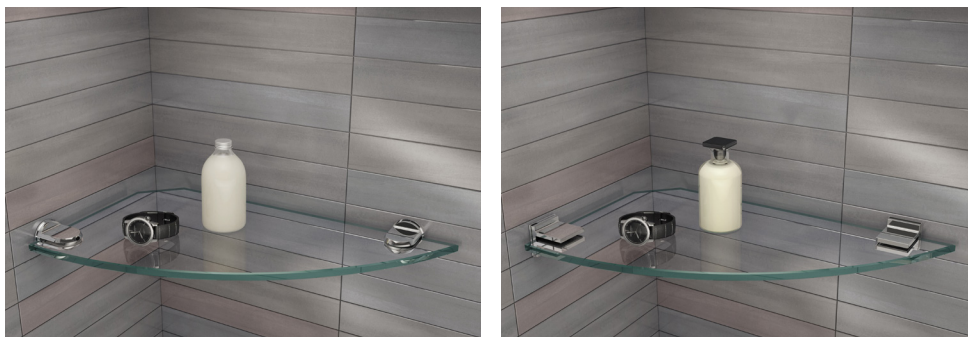

Optional for a wall-to-wall application  
 Ideal for extra storage  
 Can be installed at any height  
 3/8" (10-mm) clear tempered glass  
 Comes with two wall brackets, either round or square

PRODUCT	DIMENSIONS	PRICE	FINISH
GSK10R-11	10" X 10" Round Brackets	\$234	Chrome
GSK10R-25	10" X 10" Round Brackets	\$255	Brushed Nickel
GSK10S-11	10" X 10" Square Brackets	\$227	Chrome
GSK10S-25	10" X 10" Square Brackets	\$244	Brushed Nickel

PRODUCT	DIMENSIONS	PRICE	FINISH
GSK17R-11	10" X 17" Round Brackets	\$276	Chrome
GSK17R-25	10" X 17" Round Brackets	\$298	Brushed Nickel
GSK17S-11	10" X 17" Square Brackets	\$269	Chrome
GSK17S-25	10" X 17" Square Brackets	\$288	Brushed Nickel

Chrome

Brushed Nickel

# CORNER METAL SHELF

WALL-MOUNT  
METAL SHELF

Optional for a wall-to-wall application  
Ideal for extra storage  
Can be installed at any height  
3/16" (4-mm) clear tempered glass top  
Comes with round wall brackets  
Integrated towel support