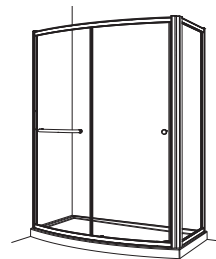

Right-side configuration
R

Door must close against return panel