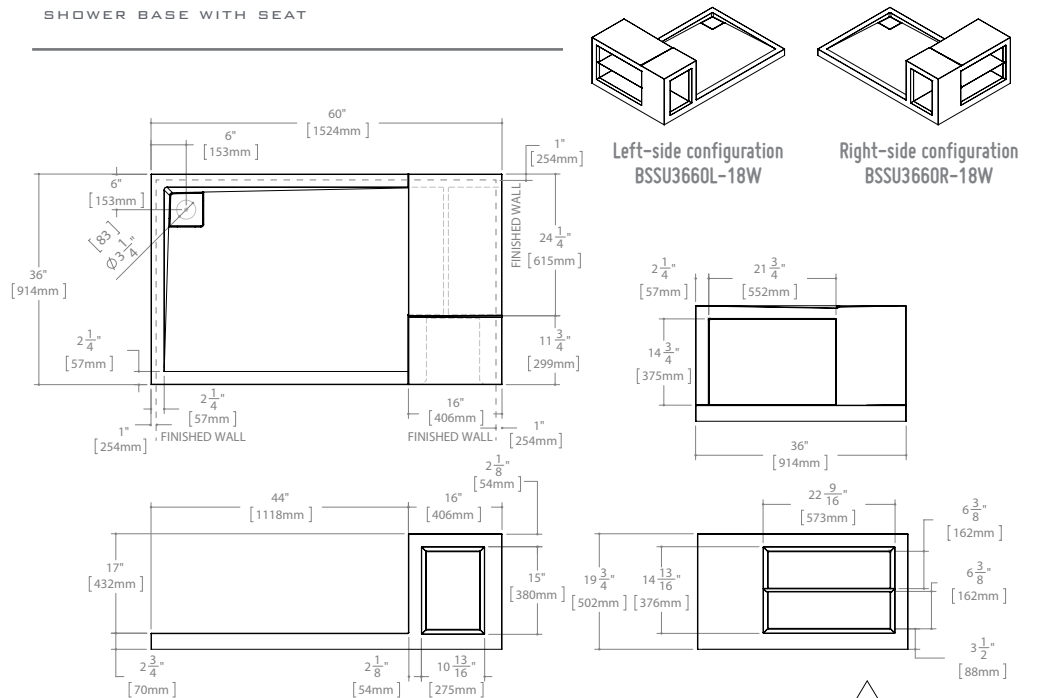

URBANA
SHOWER BASE WITH SEAT

Tolerance on dimensions: ±1/4" [6mm]