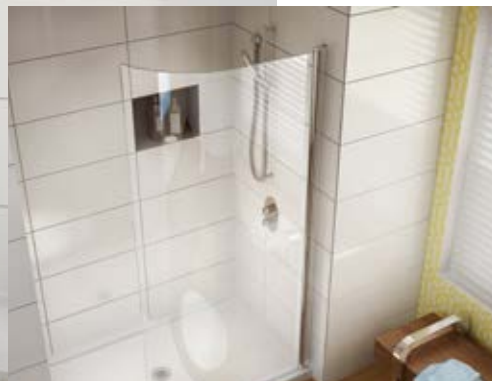

SIENA SOLO SHIELD

SEMI-FRAMELESS PIVOT IN-LINE SHOWER SHIELD

SHOWER SHIELD

Fixed Panel 34 1/4" W x 75" H • Entry opening: walk-in

MODEL	PRICE	FINISH	GLASS
1/4" (6-mm) tempered glass			
EST34-11-40	$534	Chrome	CLEAR
EST34-25-40	$550	Brushed Nickel	CLEAR

*ACRYLIC BASE	PRICE	COLOR	SIZE
ABF3260-13K	$827	Biscuit	60" x 32" x 3"
ABF3260-18K	$788	White	60" x 32" x 3"
ABF3448-13K	$705	Biscuit	48" x 34" x 2 3/4"
ABF3448-18K	$669	White	48" x 34" x 2 3/4"
*ABF3642-13K	$725	Biscuit	42" x 36" x 2 3/4"
*ABF3642-18K	$690	White	42" x 36" x 2 3/4"
ABF3648-13K	$745	Biscuit	48" x 36" x 2 3/4"
ABF3648-18K	$708	White	48" x 36" x 2 3/4"
ABF3460-13K	$855	Biscuit	60" x 34" x 2 3/4"
ABF3460-18K	$815	White	60" x 34" x 2 3/4"
ABF3660-13K	$885	Biscuit	60" x 36" x 2 3/4"
ABF3660-18K	$843	White	60" x 36" x 2 3/4"
ABF4260-13K	$929	Biscuit	60" x 42" x 2 3/4"
ABF4260-18K	$885	White	60" x 42" x 2 3/4"
ABF4860-13K	$1,030	Biscuit	60" x 48" x 2 3/4"
ABF4860-18K	$981	White	60" x 48" x 2 3/4"

*Ensure sufficient clearance to open door

SEMI-FRAMELESS PIVOT CURVED SHOWER SHIELD

CURVED SHOWER SHIELD*

Curved Panel 38 1/4" W x 6 1/2" D x 75" H • Entry opening: walk-in

MODEL	PRICE	FINISH	GLASS
1/4" (6-mm) tempered glass			
ESTC34-11-40	$658	Chrome	CLEAR
ESTC34-25-40	$674	Brushed Nickel	CLEAR

*SAME COMPATIBLE BASES AS FOR SIENA SOLO SHOWER SHIELD