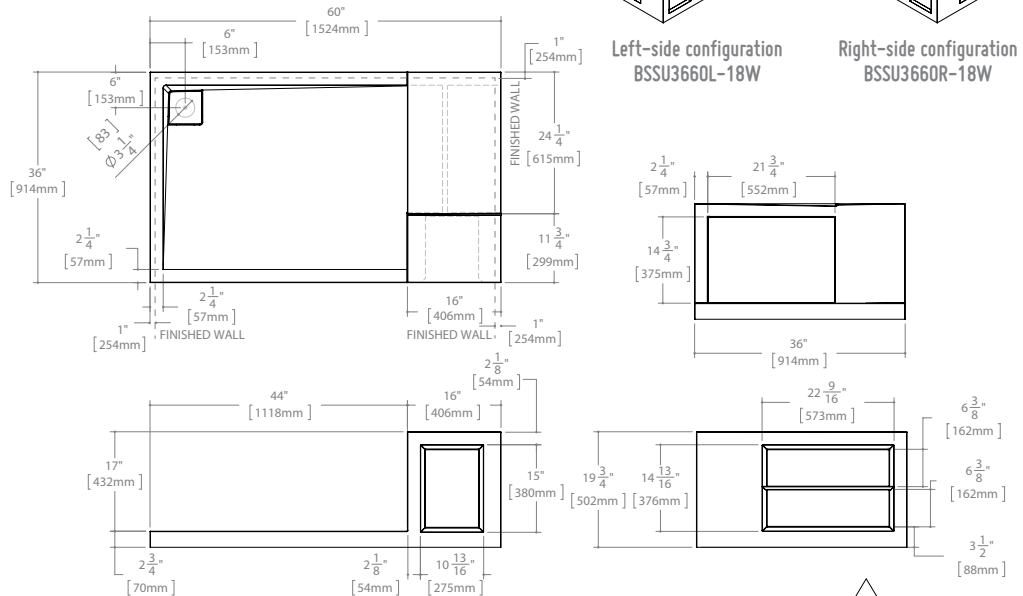

1/4" (6 mm) Tempered Glass • 75" Height (79 1/2" to the top of the support bar)
This door is reversible

SEVILLA IN-LINE RP

57 5/8" to 58 1/8" W x 32 7/8" to 33 3/8" D • Approx. entry: 25"

MODEL	PRICE	FINISH	GLASS
EUA5836-11-40	$1,659	Bright Chrome	CLEAR
EUA5836-25-40	$1,786	Brushed Nickel	CLEAR

*BASE	PRICE	COLOR	SIZE
BSSU3660L-18W	$3,783	White	60" x 36" x 19 3/4"
BSSU3660R-18W	$3,783	White	60" x 36" x 19 3/4"

URBANA
SHOWER BASE WITH SEAT

Tolerance on dimensions: ±1/4" [6mm]