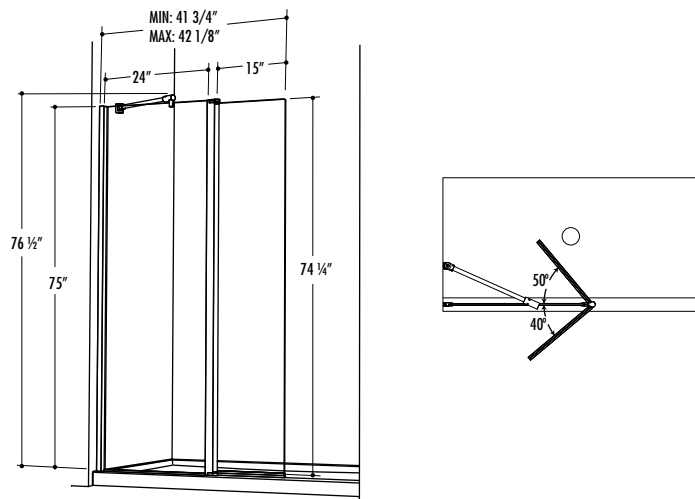

SHOWER SHIELD • Approx. entry: walk-in

Door Panel 15" W • Fixed Panel 24" W x 75" H (76 1/2" to top of support bar)

MODEL	PRICE	FINISH	GLASS
ESS24-11-40	$589	Chrome	CLEAR
ESS24-25-40	$605	Brushed Nickel	CLEAR

*ACRYLIC BASE	PRICE	COLOR	SIZE
ABF3448-13K	$705	Biscuit	48" x 34" x 2 3/4"
ABF3448-18K	$669	White	48" x 34" x 2 3/4"
ABF3648-13K	$745	Biscuit	48" x 36" x 2 3/4"
ABF3648-18K	$708	White	48" x 36" x 2 3/4"
ABF3260-13K	$827	Biscuit	60" x 32" x 3"
ABF3260-18K	$788	White	60" x 32" x 3"
ABF3460-13K	$855	Biscuit	60" x 34" x 2 3/4"
ABF3460-18K	$815	White	60" x 34" x 2 3/4"
ABF3660-13K	$885	Biscuit	60" x 36" x 2 3/4"
ABF3660-18K	$843	White	60" x 36" x 2 3/4"
ABF4260-13K	$929	Biscuit	60" x 42" x 2 3/4"
ABF4260-18K	$885	White	60" x 42" x 2 3/4"
ABF4860-13K	$1,030	Biscuit	60" x 48" x 2 3/4"
ABF4860-18K	$981	White	60" x 48" x 2 3/4"
ABF3672-13K	$978	Biscuit	72" x 36" x 2 3/4"
ABF3672-18K	$931	White	72" x 36" x 2 3/4"

ABF3260

Acrylic Base

ABF

Acrylic Base

*SEE BASE SECTION FOR ADDITIONAL COMPATIBLE SHOWER MODELS AND TECHNICAL SPECIFICATIONS

THIS MODEL DOES NOT HAVE ANY OPTIONS

DRAIN

NO-CALK™
SHOWER BASE DRAIN*

DRAINABS-11	ABS No-Calk 2" drain	$29	Chrome
DRAINABS-25	ABS No-Calk 2" drain	$39	Brushed Nickel
DRAINPVC-11	PVC No-Calk 2" drain	$29	Chrome
DRAINPVC-25	PVC No-Calk 2" drain	$39	Brushed Nickel

*Please check local codes to ensure appropriate drain specifications