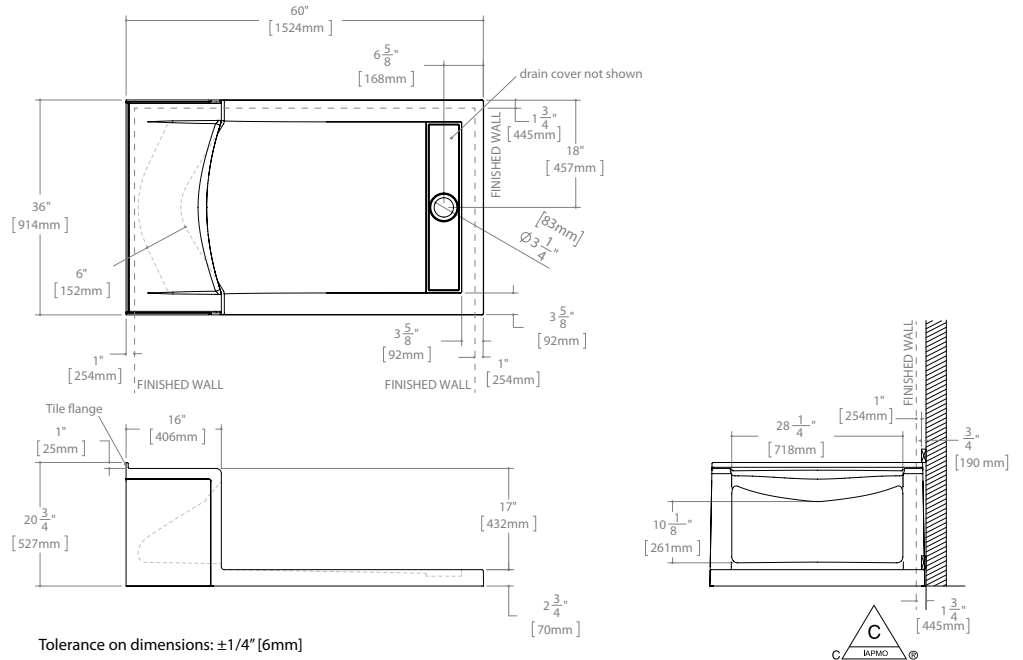

1/4" (6 mm) Tempered Glass • 75" Height (79 1/2" to the top of the support bar)
This door is reversible

SEVILLA IN-LINE RP

57 1/4" to 57 3/4" W x 32 3/8" to 33 7/8" D • Approx. entry: 25"

MODEL	PRICE	FINISH	GLASS
EUA5836-11-40	$1,659	Bright Chrome	CLEAR
EUA5836-25-40	$1,786	Brushed Nickel	CLEAR

*BASE	PRICE	COLOR	SIZE
ABAL3660-18K-①	$2,089	White	60" x 36" x 20 3/4"

ALESSA
SHOWER BASE WITH SEAT

www.designashower.com

① Decorative Drain Covers
Please select one from 4 decorative drain covers. Available finishes: bright chrome (CH) and brushed nickel (BN). Please indicate item number at the end of the code (ABAL 3660-18K-__)