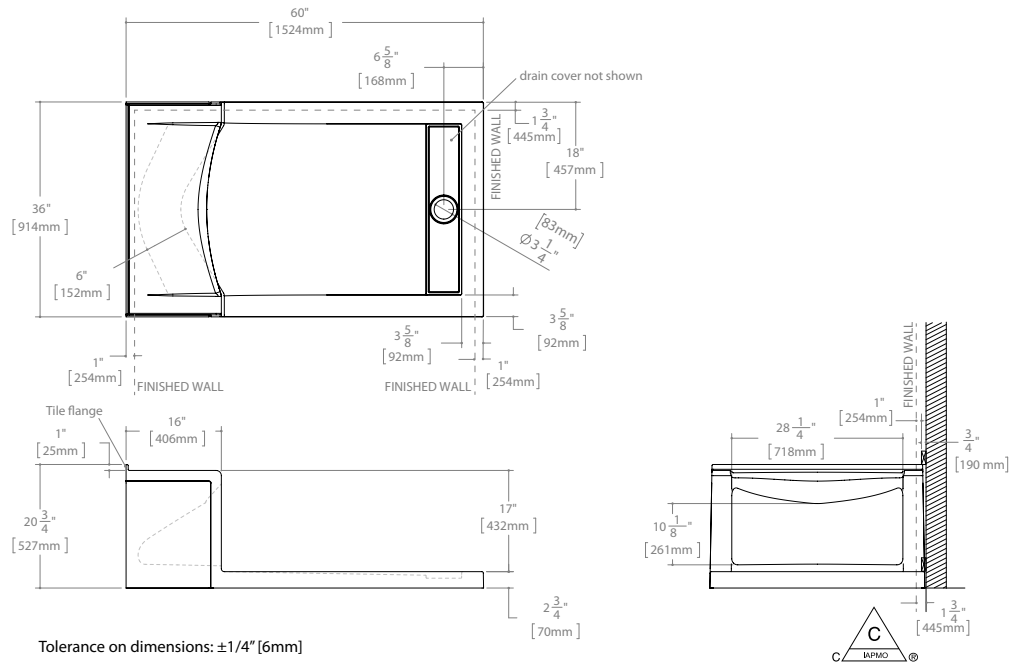

1/4" (6 mm) Tempered Glass • 75" Height (79 1/2" to the top of the support bar)
This door is reversible

SEVILLA IN-LINE

57 1/8" to 58 7/8" W • Approx. entry: 25"

MODEL	PRICE	FINISH	GLASS
EUA58-11-40	$1,329	Bright Chrome	CLEAR
EUA58-25-40	$1,456	Brushed Nickel	CLEAR

*BASE	PRICE	COLOR	SIZE
ABAL3660-18K-①	$2,089	White	60" x 36" x 20 3/4"

ALESSA
SHOWER BASE WITH SEAT

Tolerance on dimensions: ±1/4" [6mm]

www.designashower.com

① Decorative Drain Covers

Please select one from 4 decorative drain covers. Available finishes: bright chrome (CH) and brushed nickel (BN). Please indicate item number at the end of the code (ABAL 3660-18K-__)