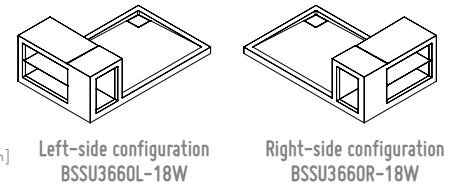

1/4" (6 mm) Tempered Glass • 75" Height (79 1/2" to the top of the support bar)
This door is reversible

SEVILLA IN-LINE RP

57 5/8" to 58 1/8" W x 32 7/8" to 33 3/8" D • Approx. entry: 25"

MODEL	PRICE	FINISH	GLASS
EUA5836-11-40	$1,659	Bright Chrome	CLEAR
EUA5836-25-40	$1,786	Brushed Nickel	CLEAR

*BASE	PRICE	COLOR	SIZE
BSSU3660L-18W	$3,783	White	60" x 36" x 19 3/4"
BSSU3660R-18W	$3,783	White	60" x 36" x 19 3/4"

URBANA
SHOWER BASE WITH SEAT

Tolerance on dimensions: ±1/4" [6mm]