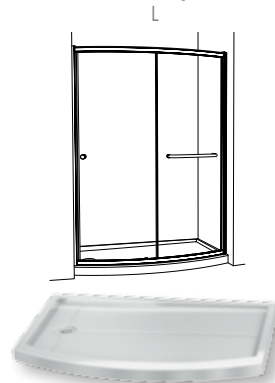

SEMI-FRAMELESS CURVED SLIDING DOOR

BOWFRONT 60

57 5/8" to 58 1/2" W x 75" H • Approx. entry: 21 1/2"

MODEL	PRICE	FINISH	GLASS
EABF60-11-40	$1,029	Chrome	CLEAR
EABF60-25-40	$1,083	Brushed Nickel	CLEAR
EABF60-11-50	$1,040	Chrome	PARIS POINT
EABF60-25-50	$1,094	Brushed Nickel	PARIS POINT

Reversible door installs on left or right side

*ACRYLIC BASE	PRICE	COLOR	DRAIN	SIZE
ABF3260BFL-13K	$848	Biscuit	Left side	30 3/16" x 60" x 2 1/2"
ABF3260BFL-18K	$808	White	Left side	30 3/16" x 60" x 2 1/2"
ABF3260BFR-13K	$848	Biscuit	Right side	30 3/16" x 60" x 2 1/2"
ABF3260BFR-18K	$808	White	Right side	30 3/16" x 60" x 2 1/2"

Left-side configuration

ABF3260BFL-18K

Acrylic Base