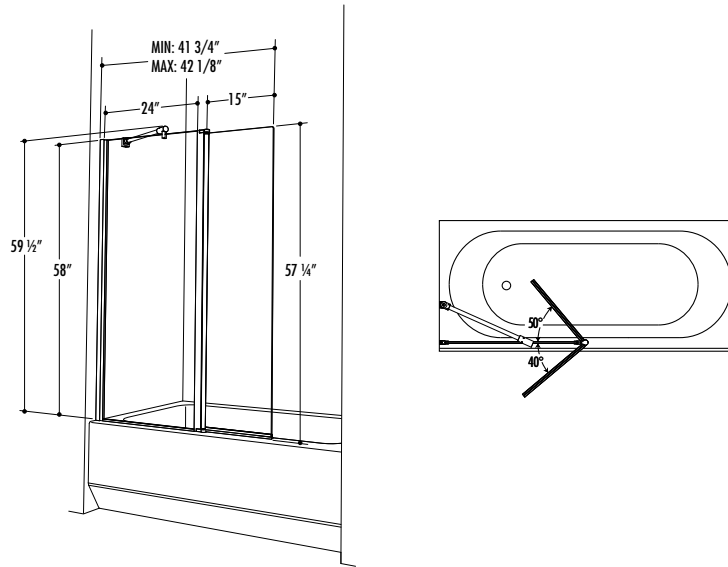

SEMI-FRAMELESS IN-LINE PIVOT TUB SHIELD

TUB SHIELD • Approx. entry: walk-in

Door Panel 15" W • Fixed Panel 24" W x 58" H (59 1/2" to top of support bar)

MODEL	PRICE	FINISH	GLASS
ESH24-11-40	$534	Chrome	CLEAR
ESH24-25-40	$552	Brushed Nickel	CLEAR