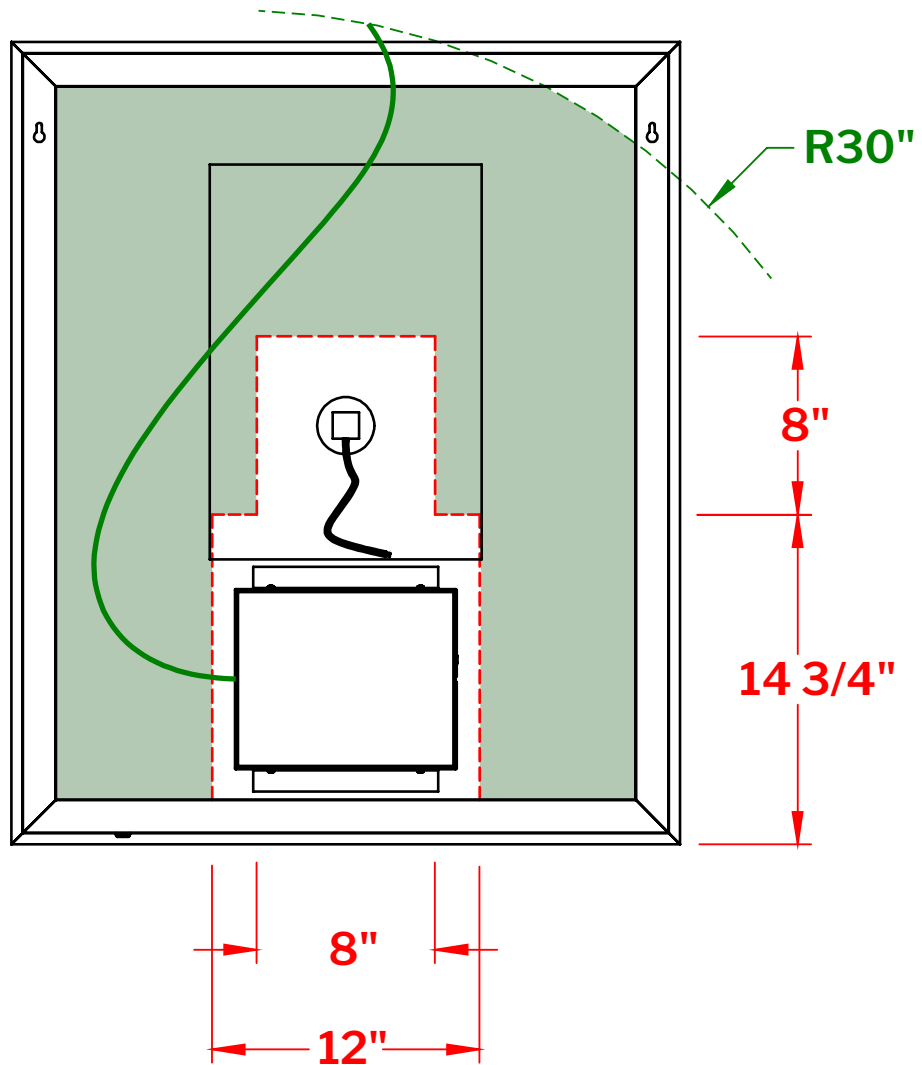

Model: Halo MHA3036

BACK OF THE MIRROR

- Zone 1 - Recommended zone for electrical box location reachable with 30" long main line wire.
- Zone 2 - Not recommended zone.