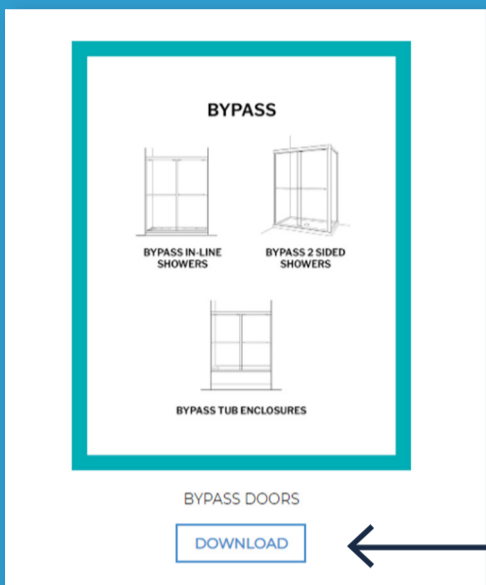

FLEURCO™ @ YOUR FINGERTIPS

24 HOURS A DAY, 7 DAYS A WEEK

When you need **INFORMATION FAST...**

All it takes is a simple click!

www.fleurco.com

ALWAYS FIND THE LATEST **CATALOGUES**

In the menu, go into **RESOURCES**, then **CATALOGUES**. Click **DOWNLOAD** under the catalogue cover.

ALWAYS FIND UP TO DATE **PRICING**

In the menu, go into **RESOURCES**, then **PRICE LIST**. Click **DOWNLOAD PRICE LIST**.

ALWAYS FIND UP TO DATE **SPECS**

In the menu, go into **PRODUCTS** then choose a collection, then a product. In **SPECIFICATIONS**, click on **SPECIFICATIONS MANUAL**.

ALWAYS FIND UP TO DATE

INSTALLATION MANUALS

In the menu, go into **PRODUCTS** then choose a collection, then a product. In **INSTALLATION**, click on **INSTALLATION MANUAL**.

ALWAYS FIND THE LATEST **NEW ITEMS**

In the menu, go into **PRODUCTS** then click on **NEW ARRIVALS**.

DESIGN YOUR SHOWER

In the menu, go into **BUILD YOUR BATHROOM**. Click on **SHOWER DOORS**.

Choose a **COLLECTION** or a **DOOR TYPE**

Continue to a product page.

Click on **DESIGN YOUR SHOWER** and choose your options. **ADD TO QUOTE.**

CREATE, PRINT AND SEND **QUOTES**

In a **PRODUCT** page, click on **DESIGN YOUR SHOWER** and choose your options. Click on **ADD TO QUOTE**.

To see your quote, in the menu, click on **QUOTE**.

+ ACCESS FLEURCO'S **CUSTOMER PORTAL**

- ✓ Place **ORDERS**
- ✓ Check **INVENTORY**
- **AND MUCH MORE...!**