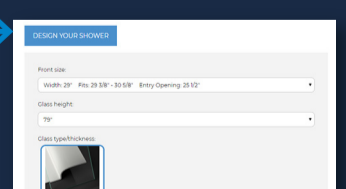

Continue to a product page.

Click on **DESIGN YOUR SHOWER** and choose your options. **ADD TO QUOTE.**