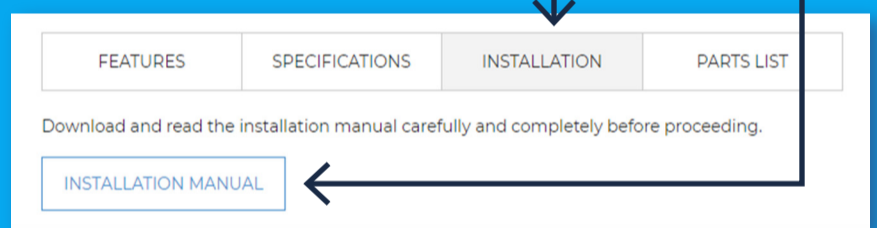

ALWAYS FIND UP TO DATE

INSTALLATION MANUALS

In the menu, go into **PRODUCTS** then choose a collection, then a product. In **INSTALLATION**, click on **INSTALLATION MANUAL**.

ALWAYS FIND THE LATEST **NEW ITEMS**