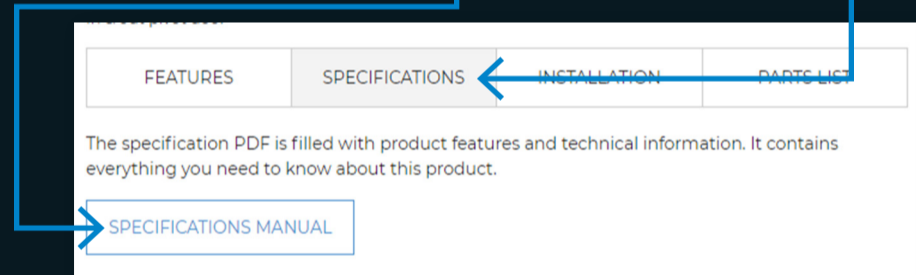

ALWAYS FIND UP TO DATE **PRICING**

In the menu, go into **RESOURCES**, then **PRICE LIST**. Click **DOWNLOAD PRICE LIST**.

ALWAYS FIND UP TO DATE **SPECS**

In the menu, go into **PRODUCTS** then choose a collection, then a product. In **SPECIFICATIONS**, click on **SPECIFICATIONS MANUAL**.