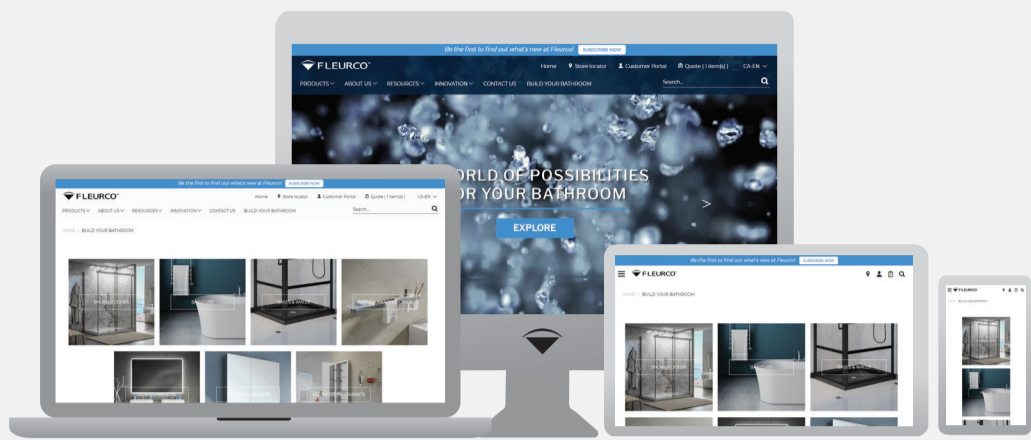

FLEURCO™ @ YOUR FINGERTIPS

24 HOURS A DAY, 7 DAYS A WEEK

When you need **INFORMATION FAST...**

All it takes is a simple click!

www.fleurco.com

ALWAYS FIND THE LATEST **CATALOGUES**

In the menu, go into **RESOURCES**, then **CATALOGUES**. Click **DOWNLOAD** under the catalogue cover.