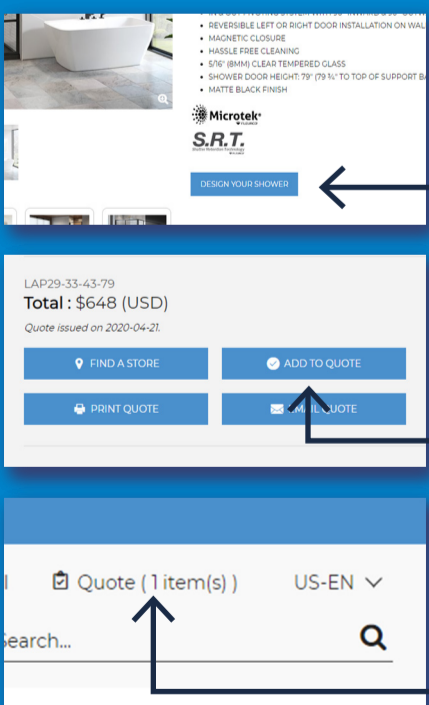

CREATE, PRINT AND SEND **QUOTES**

In a **PRODUCT** page, click on **DESIGN YOUR SHOWER** and choose your options. Click on **ADD TO QUOTE**.

To see your quote, in the menu, click on **QUOTE**.

+ ACCESS FLEURCO'S **CUSTOMER PORTAL**

- ✓ Place **ORDERS**
- ✓ Check **INVENTORY**
- **AND MUCH MORE...!**