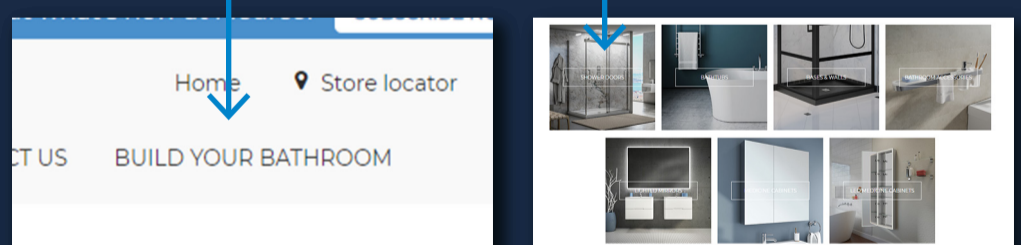

ALWAYS FIND UP TO DATE

INSTALLATION MANUALS

In the menu, go into **PRODUCTS** then choose a collection, then a product. In **INSTALLATION**, click on **INSTALLATION MANUAL**.

ALWAYS FIND THE LATEST **NEW ITEMS**

In the menu, go into **PRODUCTS** then click on **NEW ARRIVALS**.

DESIGN YOUR SHOWER

In the menu, go into **BUILD YOUR BATHROOM**. Click on **SHOWER DOORS**.

Choose a **COLLECTION** or a **DOOR TYPE**

Continue to a product page.