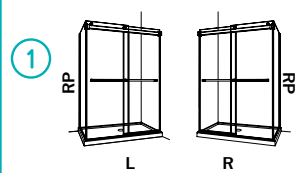

*Unfinished height of threshold

For more information on bases, see bases booklet or www.fleurco.com

BYPASS 54 WITH RETURN PANEL

51" to 54" W x 75" H · Approx. entry: 23 1/4" to 26 1/4"

MODEL	FINISH	PRICE		BASE	SIZE	PRICE
		32"	36"			
NGUS54 RP -11-40	Chrome	$1,780	$1,814	ADT5436-18-L2 or R2	54" x 36" x 3"	$959
NGUS54 -25-40	Brushed Nickel	$1,830	$1,867			
NGUS54 -33-40	Matte Black	$1,885	$1,916			
NGUS54 -12-40	Brushed Gold NEW	$2,222	$2,268			

For more information on bases, see bases booklet or www.fleurco.com

BYPASS 60 WITH RETURN PANEL

57" to 60" W x 75" H · Approx. entry: 26 1/4" to 29 1/4"

MODEL	FINISH	PRICE		BASE	SIZE	PRICE
		32"	36"			
NGUS60 RP -11-40	Chrome	$1,831	$1,865	ABE3260-18-11 or 25-B	60" x 32" x 3"	$1,843
NGUS60 -25-40	Brushed Nickel	$1,881	$1,918	ADQ3260-18	60" x 32" x 2 3/4"	$825
NGUS60 -33-40	Matte Black	$1,937	$1,968	ATA_3260- NEW	60" x 32" x 2"	$1,567
NGUS60 -12-40	Brushed Gold NEW	$2,319	$2,365	AU_3260-33	60" x 32" x 2 3/4"	$1,270
				AULV3260-18	60" x 32" x 1 1/2"*	$1,203
				ABE3660-18-11 or 25-B	60" x 36" x 3"	$1,876
				ADQ3660-18	60" x 36" x 2 3/4"	$846
				ATA_3660- NEW	60" x 36" x 2 1/4"	$1,694
				AU_3660-33	60" x 36" x 2 3/4"	$1,429
				AULV3660-18	60" x 36" x 1 1/2"*	$1,341
				ADT6036-18-L2 or R2	60" x 36" x 3"	$1,026

*Unfinished height of threshold

For more information on bases, see bases booklet or www.fleurco.com

DOOR OPTIONS

Insert code "L" or "R" to indicate return panel side

ALL DRAINS SOLD SEPARATELY

DRAIN	Material	Price	Finish
DRAINABS-11	ABS No-Calk 2" drain	$50	Chrome
DRAINABS-25	ABS No-Calk 2" drain	$66	Brushed Nickel
DRAINABS-33	ABS No-Calk 2" drain	$94	Matte Black
DRAINABS-12	ABS No-Calk 2" drain	$177	Brushed Gold NEW!
DRAINPVC-11	PVC No-Calk 2" drain	$50	Chrome
DRAINPVC-25	PVC No-Calk 2" drain	$66	Brushed Nickel
DRAINPVC-33	PVC No-Calk 2" drain	$72	Matte Black
DRAINPVC-12	PVC No-Calk 2" drain	$177	Brushed Gold NEW!

*Please check local codes to ensure appropriate drain specifications
For AU (Aurora) bases, please see specialty section in the bases booklet