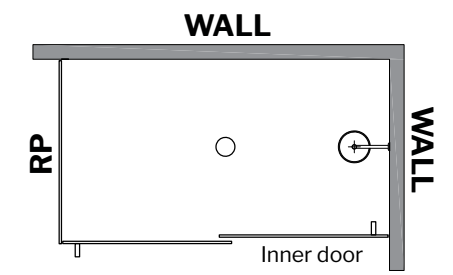

Door front Inner door side
NMS260 **R** **32** **L**-11-40-79
Return panel Return panel side