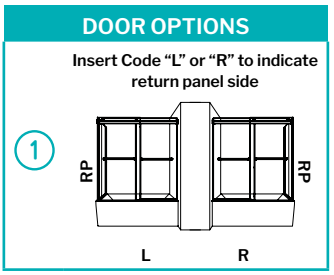

BYPASS TUB ENCLOSURE 65

WITH 32" RETURN PANEL

62" to 65" W x 66" H • Approx. entry: 28 1/2" to 31 1/2"

MODEL	FINISH	PRICE
NPUST6532① -11-40	Chrome	$2,047
NPUST6532 _ -25-40	Brushed Nickel	$2,081
NPUST6532 _ -33-40	Matte Black	$2,099
NPUST6532 _ -12-40 NEW	Brushed Gold	$2,539

BATHTUB	SIZE	PRICE
BZSE6632L or R-18	66" W x 32" D x 20" H	$2,499