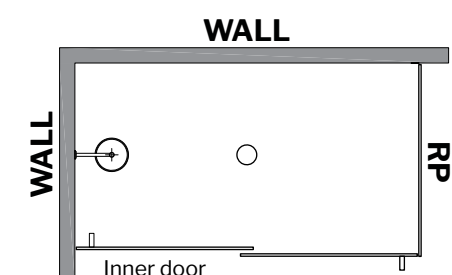

BYPASS 72 WITH RETURN PANEL ON LEFT SIDE

69" to 72" W · Approx. entry: 32 1/2" to 35 1/2"

MODEL	FINISH	HEIGHT	PRICE		
			32"	36"	42"
Return panel on left side					
NMS272R RP L-11-40-79	Chrome	79"	$2,189	$2,231	$2,267
NMS272R __ L-25-40-79	Brushed Nickel	79"	$2,244	$2,286	$2,322
NMS272R __ L-33-40-79	Matte Black	79"	$2,299	$2,340	$2,376

For suggested shower bases visit www.fleurco.com and search model number.

Inner door & return panel must be on opposite sides for this configuration.
Inner door closes against wall

Door front Inner door side
NMS260 **L** **32** **R**-11-40-79
Return panel Return panel side