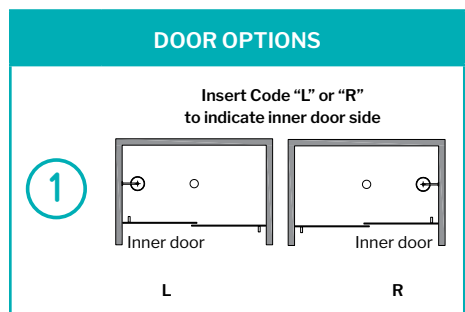

- 2 sliding door panels for right or left hand entry
- Anti-jump safety roller system
- Vertical handles
- 5/16" (8mm) clear tempered glass
- Tub door height: 66"
- Chrome, Brushed Nickel & Matte Black finishes