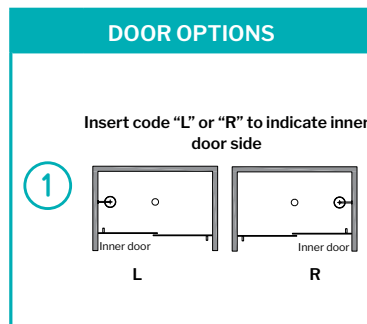

MERCURY In-line

Frameless sliding doors

5/16" (8 mm) Tempered clear glass • 79" or 86" Height

BYPASS 48

45" to 48" W • Approx. entry: 20 1/4" to 23 1/4"

MODEL	FINISH	HEIGHT	PRICE
NMS148-11-40-79	Chrome	79"	$1,276
NMS148-25-40-79	Brushed Nickel	79"	$1,307
NMS148-33-40-79	Matte Black	79"	$1,338
NMS148-11-40-86	Chrome	86"	$1,318
NMS148-25-40-86	Brushed Nickel	86"	$1,348
NMS148-33-40-86	Matte Black	86"	$1,379
BASE	SIZE	PRICE	
ADQ3248-18	48" x 32" x 2 3/4"	$948	
ADQ3448-18	48" x 34" x 2 3/4"	$967	
ABE3648-18-11 or 25-B	48" x 36" x 3"	$1,802	
ADQ3648-18	48" x 36" x 2 3/4"	$753	
ATA_3648-NEW	48" x 36" x 2 1/4"	$1,426	
AU_3648-33	48" x 36" x 2 3/4"	$1,187	
AULV3648-18	48" x 36" x 1 1/2"*	$1,081	
ABF4836-18-3-B	48" x 36" x 2 3/4"	$787	
ADT4836-18-3	48" x 36" x 3"	$644	
AZM4836-18-11 or 25-B	48" x 36" x 1 3/8"*	$1,198	
ADT4842-18-3	48" x 42" x 3"	$1,026	

*Unfinished height of threshold

For more information on bases, see bases booklet or www.fleurco.com

BYPASS 72

69" to 72" W x 79" H • Approx. entry: 32 1/2" to 35 1/2"

MODEL	FINISH	HEIGHT	PRICE
NMS172-11-40-79	Chrome	79"	$1,554
NMS172-25-40-79	Brushed Nickel	79"	$1,585
NMS172-33-40-79	Matte Black	79"	$1,617
BASE	SIZE	PRICE	
ADQ3672-18	72" x 36" x 2 3/4"	$1,276	

For more information on bases, see bases booklet or www.fleurco.com