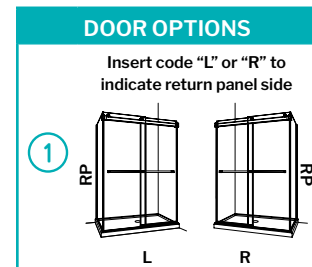

*Unfinished height of threshold

For more information on bases, see bases booklet or www.fleurco.com

BYPASS 54 WITH RETURN PANEL

51" to 54" W x 79" H • Approx. entry: 23 1/4" to 26 1/4"

MODEL	FINISH	PRICE			BASE	SIZE	PRICE
		32"	36"	42"			
NPUS54 RP ①-11-40	Chrome	$2,097	$2,140	$2,200	ADT5436-18-L2 or R2	54" x 36" x 3"	$959
NPUS54 ___-25-40	Brushed Nickel	$2,148	$2,194	$2,244			
NPUS54 ___-33-40	Matte Black	$2,195	$2,242	$2,298			
NPUS54 ___-12-40	Brushed Gold NEW	$2,587	$2,692	$2,751			

For more information on bases, see bases booklet or www.fleurco.com

BYPASS 60 WITH RETURN PANEL

57" to 60" W x 79" H • Approx. entry: 26 1/4" to 29 1/4"

MODEL	FINISH	PRICE			BASE	SIZE	PRICE
		32"	36"	42"			
NPUS60 RP ①-11-40	Chrome	$2,183	$2,226	$2,286	ABE3260-18-11 or 25-B	60" x 32" x 3"	$1,843
NPUS60 ___-25-40	Brushed Nickel	$2,233	$2,279	$2,329	ADQ3260-18	60" x 32" x 2 3/4"	$825
NPUS60 ___-33-40	Matte Black	$2,286	$2,333	$2,389	ATA_3260- NEW	60" x 32" x 2"	$1,567
NPUS60 ___-12-40	Brushed Gold NEW	$2,618	$2,723	$2,782	AU_3260-33	60" x 32" x 2 3/4"	$1,270
					AULV3260-18	60" x 32" x 1 1/2"*	$1,203
					ABE3660-18-11 or 25-B	60" x 36" x 3"	$1,876
					ADQ3660-18	60" x 36" x 2 3/4"	$846
					ATA_3660- NEW	60" x 36" x 2 1/4"	$1,694
					AU_3660-33	60" x 36" x 2 3/4"	$1,429
					AULV3660-18	60" x 36" x 1 1/2"*	$1,341
					ADT6036-18-L2 or R2	60" x 36" x 3"	$1,026
					ADQ4260-18	60" x 42" x 2 3/4"	$1,239

*Unfinished height of threshold

For more information on bases, see bases booklet or www.fleurco.com

ALL DRAINS SOLD SEPARATELY

DRAIN	Material	Price	Finish
DRAINABS-11	ABS No-Calk 2" drain	$50	Chrome
DRAINABS-25	ABS No-Calk 2" drain	$66	Brushed Nickel
DRAINABS-33	ABS No-Calk 2" drain	$94	Matte Black
DRAINABS-12	ABS No-Calk 2" drain	$177	Brushed Gold NEW!
DRAINPVC-11	PVC No-Calk 2" drain	$50	Chrome
DRAINPVC-25	PVC No-Calk 2" drain	$66	Brushed Nickel
DRAINPVC-33	PVC No-Calk 2" drain	$72	Matte Black
DRAINPVC-12	PVC No-Calk 2" drain	$177	Brushed Gold NEW!

*Please check local codes to ensure appropriate drain specifications
For AU (Aurora) bases, please see specialty section in the bases booklet

RETURN PANELS
32" RP = 29 3/8" to 29 7/8"
36" RP = 33 3/8" to 33 7/8"
42" RP = 39 3/8" to 39 7/8"