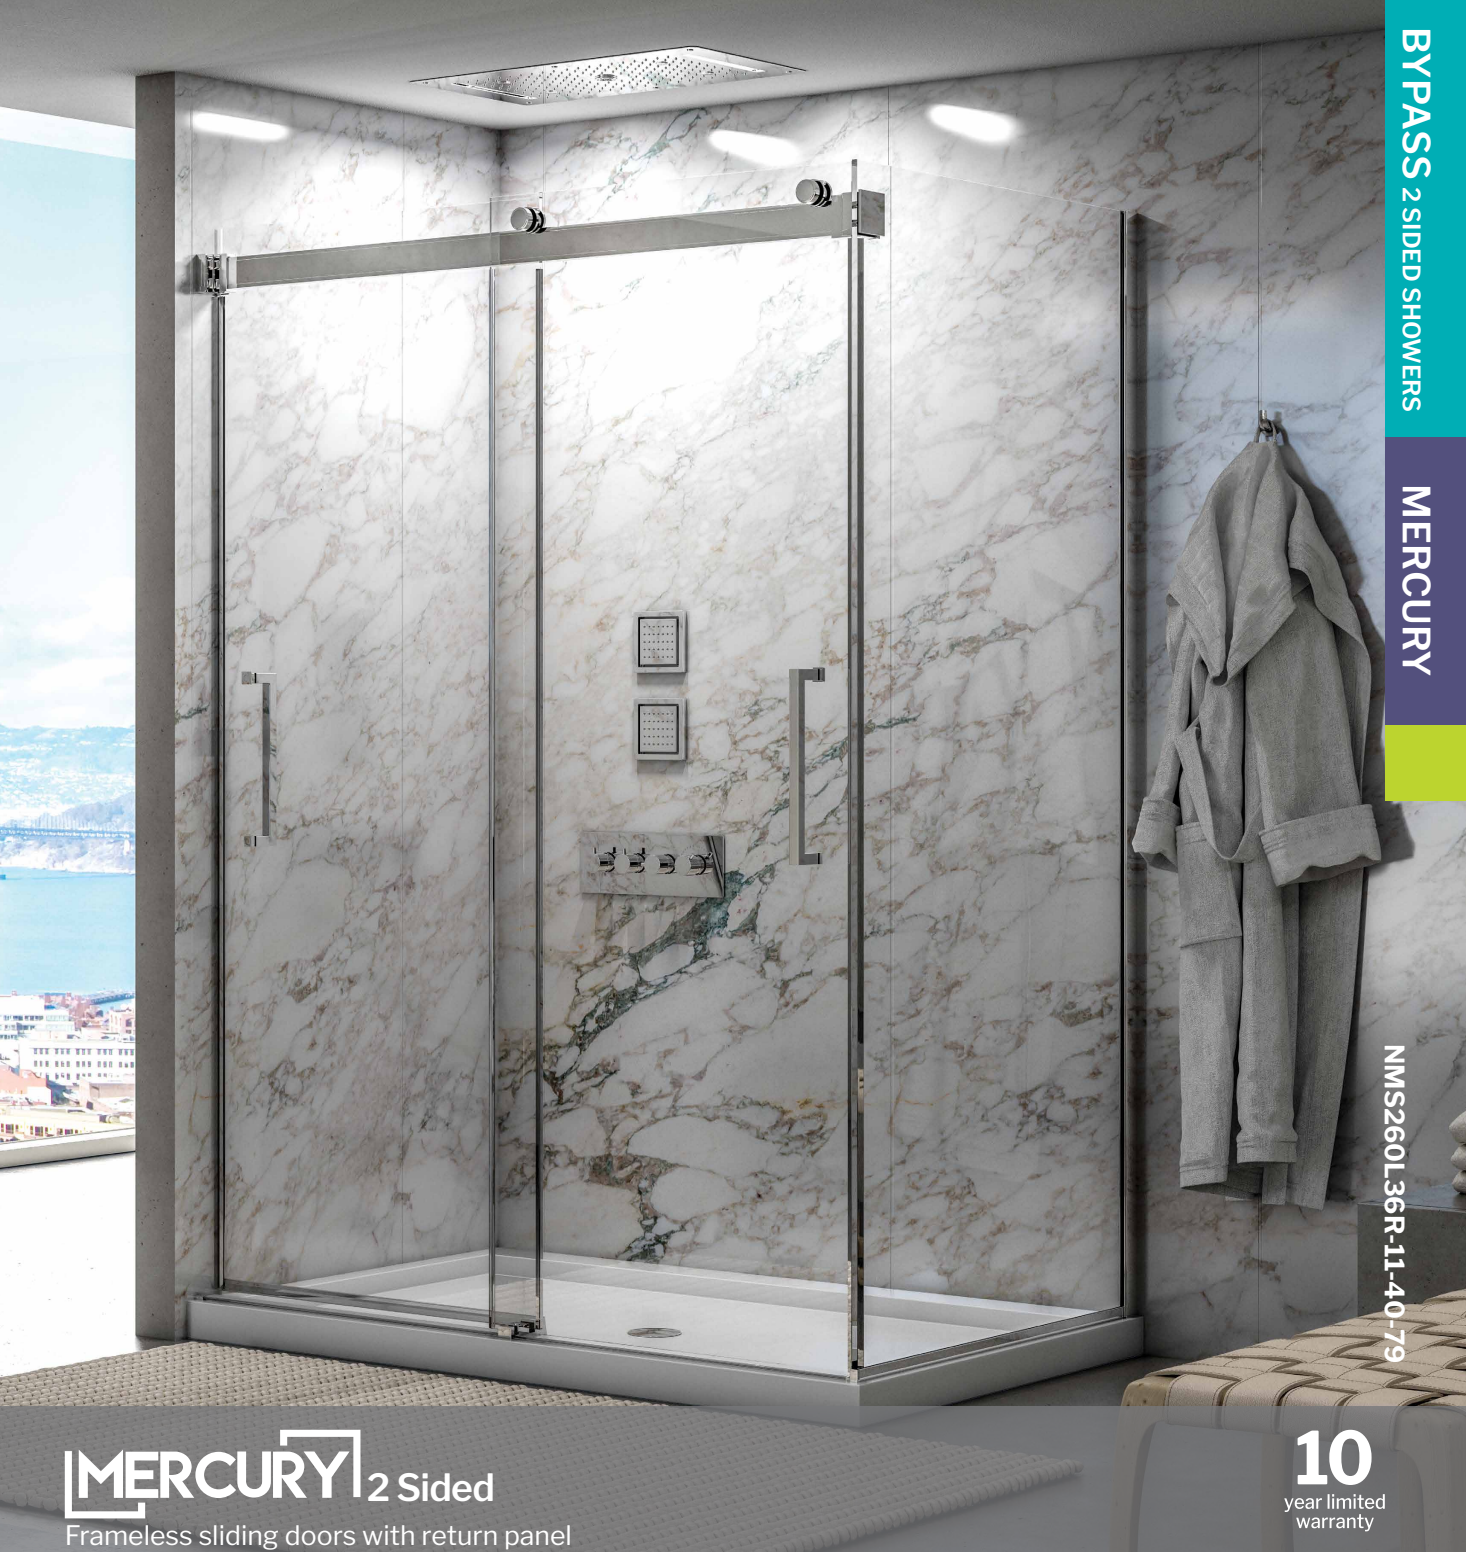

For information see Fibo by Fleurco section

RETURN PANELS**
32" RP = 29 3/8" to 29 7/8"
36" RP = 33 3/8" to 33 7/8"
42" RP = 39 3/8" to 39 7/8"

**32" & 42" return panels are not available with 86" height.

BYPASS 2 SIDED SHOWERS

MERCURY

NMS260L36R-11-40-79

MERCURY 2 Sided
Frameless sliding doors with return panel

10
year limited warranty

- 2 sliding door panels for right or left hand entry
- Anti-jump safety roller system
- Vertical handles
- 5/16" (8mm) clear tempered glass
- Shower door height: 79" or 86"
- Chrome, Brushed Nickel & Matte Black finishes