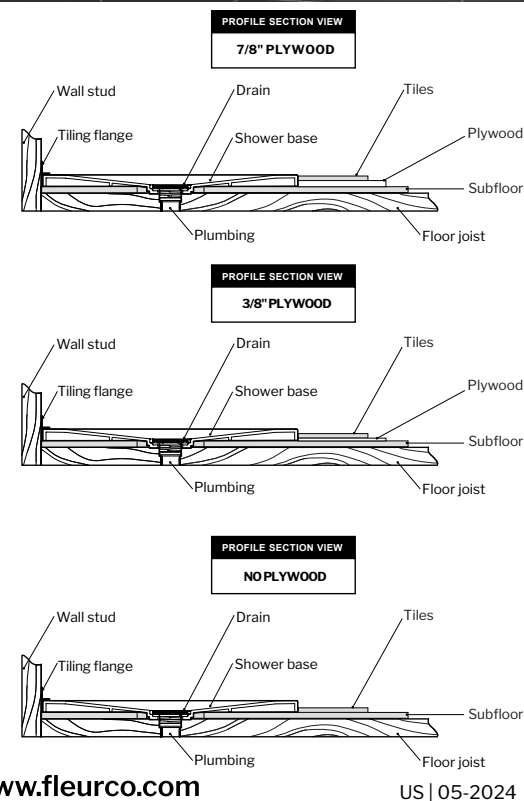

LVL zero threshold solid surface base

- Very low profile (1 1/2")
- Concealed drain
- Contemporary European inspired design
- Allows for a fully recessed installation
- Easy to install - requires minimal subfloor modification

LVL SOLID SURFACE BASE

very low profile quad base with concealed side drain

ZERO THRESHOLD BASE

5
year limited
warranty

BASE	COLOR	SIZE	Fibo by FLEURCO	PRICE
AULV3260-18	White	60" x 32" x 1 1/2" *	✓	$1,203
AULV3648-18	White	48" x 36" x 1 1/2" *	✓	$1,081
AULV3660-18	White	60" x 36" x 1 1/2" *	✓	$1,341

*Height of unfinished threshold

*DIMENSIONS

MODEL	A	B	C	D	E	F	G
AULV3260-18	32" [81cm]	60" [152cm]	16" [41cm]	9" [23cm]	1 1/2" [4cm]	2 1/2" [6cm]	58" [147cm]
AULV3648-18	36" [91cm]	48" [122cm]	18" [46cm]	9" [23cm]	1 1/2" [4cm]	2 1/2" [6cm]	46" [117cm]
AULV3660-18	36" [91cm]	60" [152cm]	18" [46cm]	9" [23cm]	1 1/2" [4cm]	2 1/2" [6cm]	58" [147cm]

*Tolerance on dimensions: ± 1/4" 6 mm