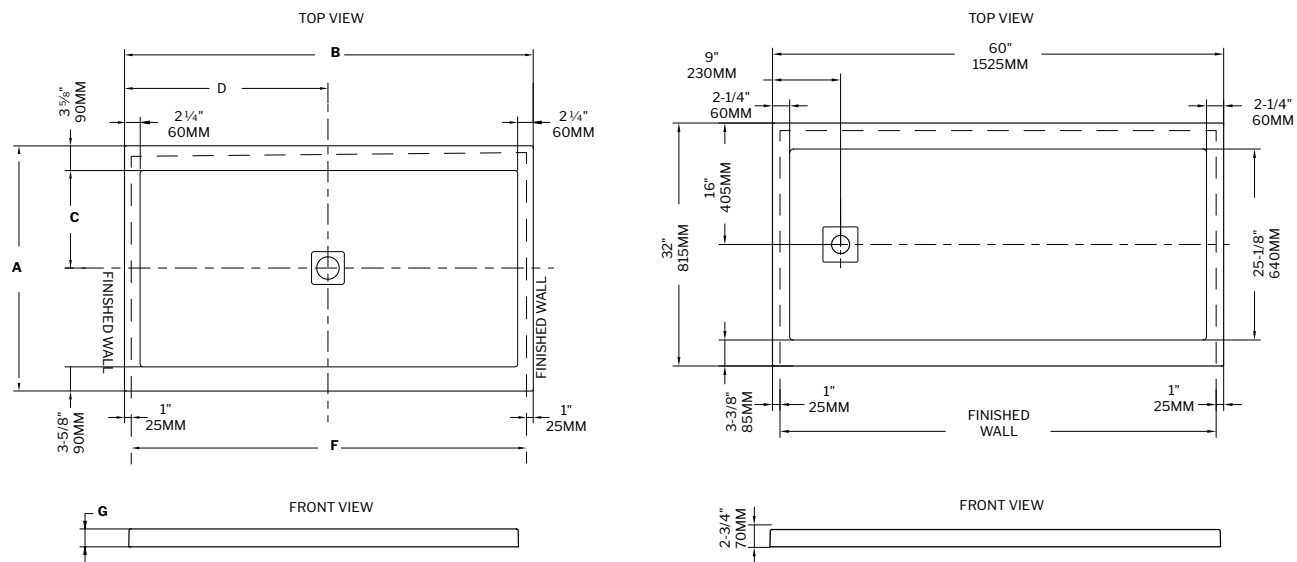

SLATE
Available in matte black

WOOD
Available in matte black

STONE
Available in matte black

AU_3260

*DIMENSIONS

MODEL	A	B	C	D	F	G
AU_3648	36" [91cm]	48" [122cm]	14 3/8" [36.5cm]	24" [61cm]	46" [117cm]	2 3/4" [7cm]
AU_3660	36" [91cm]	60" [152cm]	14 3/8" [36.5cm]	30" [76cm]	58" [147cm]	2 3/4" [7cm]