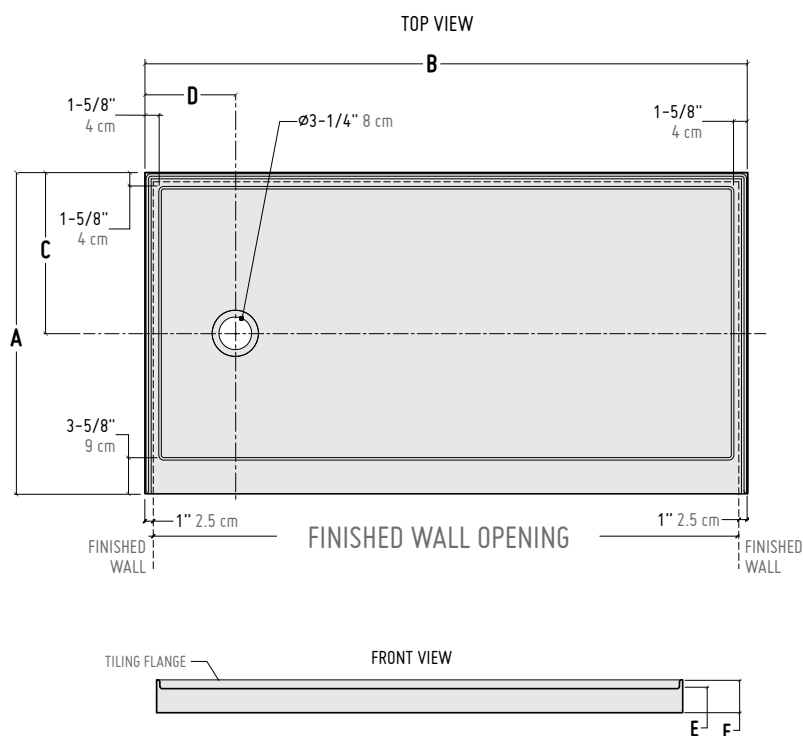

BASE	COLOR	SIZE	Fibo by FLEURCO	PRICE
ABF6032-18-L3-B	White	60" x 32" x 2 3/4"	✓	\$846
ABF6032-18-R3-B	White	60" x 32" x 2 3/4"	✓	\$846

Left-side configuration

Right-side configuration

*DIMENSIONS

MODEL	A	B	C	D	E	F
ABF6032-L3/R3-B	32" [81cm]	60" [152cm]	16" [41cm]	9" [23cm]	2 3/4" [7cm]	3 3/4" [10cm]