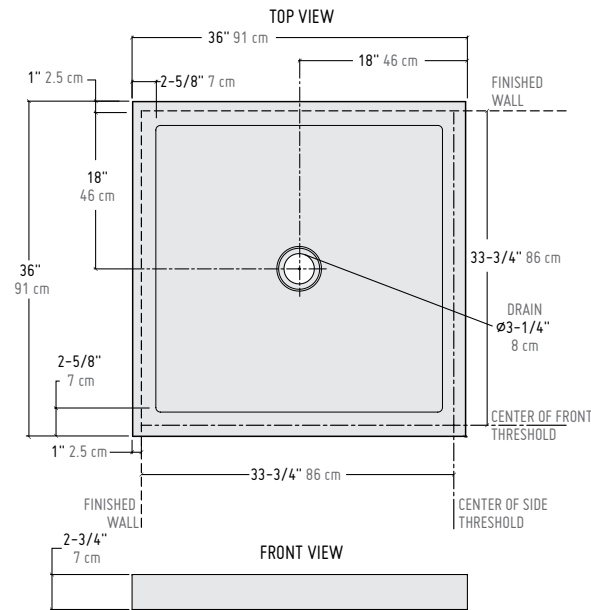

ADQ3636

BASE	COLOR	SIZE	Fibo by FLEURCO	PRICE
ADQ3242-18	White	42" x 32" x 2 3/4"	✓	$922
ADQ3248-18	White	48" x 32" x 2 3/4"	✓	$948
ADQ3448-18	White	48" x 34" x 2 3/4"	✓	$967
ADQ3460-18	White	60" x 34" x 2 3/4"	✓	$1,063
ADQ3636-18	White	36" x 36" x 2 3/4"	✓	$930
ADQ3642-18	White	42" x 36" x 2 3/4"	✓	$982
ADQ3648-18	White	48" x 36" x 2 3/4"	✓	$753
ADQ3660-18	White	60" x 36" x 2 3/4"	✓	$846
ADQ3672-18	White	72" x 36" x 2 3/4"	✓	$1,276
ADQ4260-18	White	60" x 42" x 2 3/4"	✓	$1,239
ADQ4860-18	White	60" x 48" x 2 3/4"	✓	$1,326

ALL DRAINS SOLD SEPARATELY

DRAIN	Material	Price	Color
DRAINABS-11	ABS No-Calk 2" drain	$50	Chrome
DRAINABS-25	ABS No-Calk 2" drain	$66	Brushed Nickel
DRAINABS-33	ABS No-Calk 2" drain	$94	Matte Black
DRAINABS-12	ABS No-Calk 2" drain	$177	Brushed Gold NEW!
DRAINPVC-11	PVC No-Calk 2" drain	$50	Chrome
DRAINPVC-25	PVC No-Calk 2" drain	$66	Brushed Nickel
DRAINPVC-33	PVC No-Calk 2" drain	$72	Matte Black
DRAINPVC-12	PVC No-Calk 2" drain	$177	Brushed Gold NEW!

*Please check local codes to ensure appropriate drain specifications

*DIMENSIONS

MODEL	A	B	C	D	E	F	G
ADQ3242	32" [81cm]	42" [107cm]	16" [41cm]	21" [53cm]	29 1/4" [74cm]	40" [102cm]	2 3/4" [7cm]
ADQ3248	32" [81cm]	48" [122cm]	16" [41cm]	24" [61cm]	29 1/4" [74cm]	46" [117cm]	2 3/4" [7cm]
ADQ3448	34" [87cm]	48" [122cm]	17" [43cm]	24" [61cm]	31 1/4" [79cm]	46" [117cm]	2 3/4" [7cm]
ADQ3460	34" [87cm]	60" [152cm]	17" [43cm]	30" [76cm]	31 1/4" [79cm]	58" [147cm]	2 3/4" [7cm]
ADQ3642	36" [91cm]	42" [107cm]	18" [46cm]	21" [53cm]	33 1/4" [84cm]	40" [102cm]	2 3/4" [7cm]
ADQ3648	36" [91cm]	48" [122cm]	18" [46cm]	24" [61cm]	33 1/4" [84cm]	46" [117cm]	2 3/4" [7cm]
ADQ3660	36" [91cm]	60" [152cm]	18" [46cm]	30" [76cm]	33 1/4" [84cm]	58" [147cm]	2 3/4" [7cm]
ADQ3672	36" [91cm]	72" [183cm]	18" [46cm]	36" [91cm]	33 1/4" [84cm]	70" [178cm]	2 3/4" [7cm]
ADQ4260	42" [107cm]	60" [152cm]	21" [53cm]	30" [76cm]	39 1/4" [101cm]	58" [147cm]	2 3/4" [7cm]
ADQ4860	48" [122cm]	60" [152cm]	24" [61cm]	30" [76cm]	45 1/4" [115cm]	58" [147cm]	2 3/4" [7cm]

*Tolerance on dimensions: ± 1/4" 6 mm

US | 05-2024