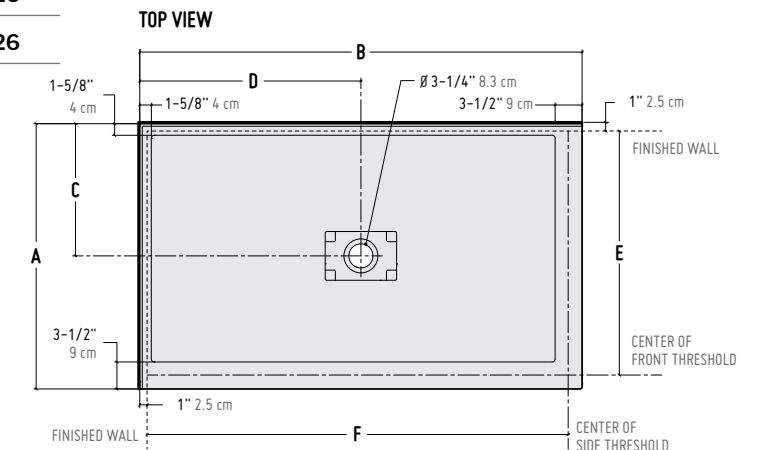

BASE	COLOR	SIZE	PRICE
ADT4836-18-L2	White	48" x 36" x 3"	$895
ADT4836-18-R2	White	48" x 36" x 3"	$895
ADT4842-18-L2	White	48" x 42" x 3"	$1,026
ADT4842-18-R2	White	48" x 42" x 3"	$1,026
ADT5436-18-L2	White	54" x 36" x 3"	$959
ADT5436-18-R2	White	54" x 36" x 3"	$959
ADT6036-18-L2	White	60" x 36" x 3"	$1,026
ADT6036-18-R2	White	60" x 36" x 3"	$1,026