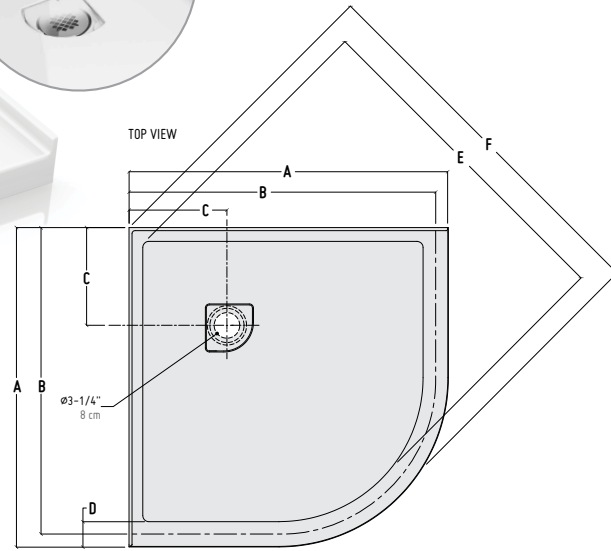

ROUND - CONCEALED CORNER DRAIN

low profile model

ACRYLIC SHOWER BASE

10
year limited
warranty

BASE	COLOR	SIZE	Fibo by FLEURCO	PRICE
ALR32-18-B*	White	32" x 32" x 2"	✓	$852
ALR36-18-B	White	36" x 36" x 2"	✓	$930
ALR40-18-B	White	40" x 40" x 2"	✓	$1,053

*Please check local building codes to ensure this size base is in compliance with all regulations in your area

*DIMENSIONS

MODEL	A	B	C	D	E	F	G	H
ALR32	32" [81cm]	30 3/8" [77cm]	12" [30cm]	3" [8cm]	32 7/8" [84cm]	38 1/4" [97cm]	2" [5cm]	3" [8cm]
ALR36	36" [91cm]	34 3/8" [87cm]	12" [30cm]	3" [8cm]	36 7/8" [94cm]	42 1/4" [107cm]	2" [5cm]	3" [8cm]
ALR40	39" [100cm]	37 5/8" [96cm]	12" [30cm]	3" [8cm]	41 3/8" [105cm]	46 3/4" [119cm]	2" [5cm]	3" [8cm]

*Tolerance on dimensions: ± 1/4" 6 mm

ALL DRAINS SOLD SEPARATELY

DRAIN	Model	Material	Price	Finish	Notes
	DRAINABS-11	ABS No-Calk 2" drain	$50	Chrome	
	DRAINABS-25	ABS No-Calk 2" drain	$66	Brushed Nickel	
	DRAINABS-33	ABS No-Calk 2" drain	$94	Matte Black	
	DRAINABS-12	ABS No-Calk 2" drain	$177	Brushed Gold	NEW!
	DRAINPVC-11	PVC No-Calk 2" drain	$50	Chrome	
	DRAINPVC-25	PVC No-Calk 2" drain	$66	Brushed Nickel	
	DRAINPVC-33	PVC No-Calk 2" drain	$72	Matte Black	
	DRAINPVC-12	PVC No-Calk 2" drain	$177	Brushed Gold	NEW!

*Please check local codes to ensure appropriate drain specifications

COMPATIBLE SHOWER DOOR MODELS

ROUND CORNER DOORS

APOLLO CAPRI