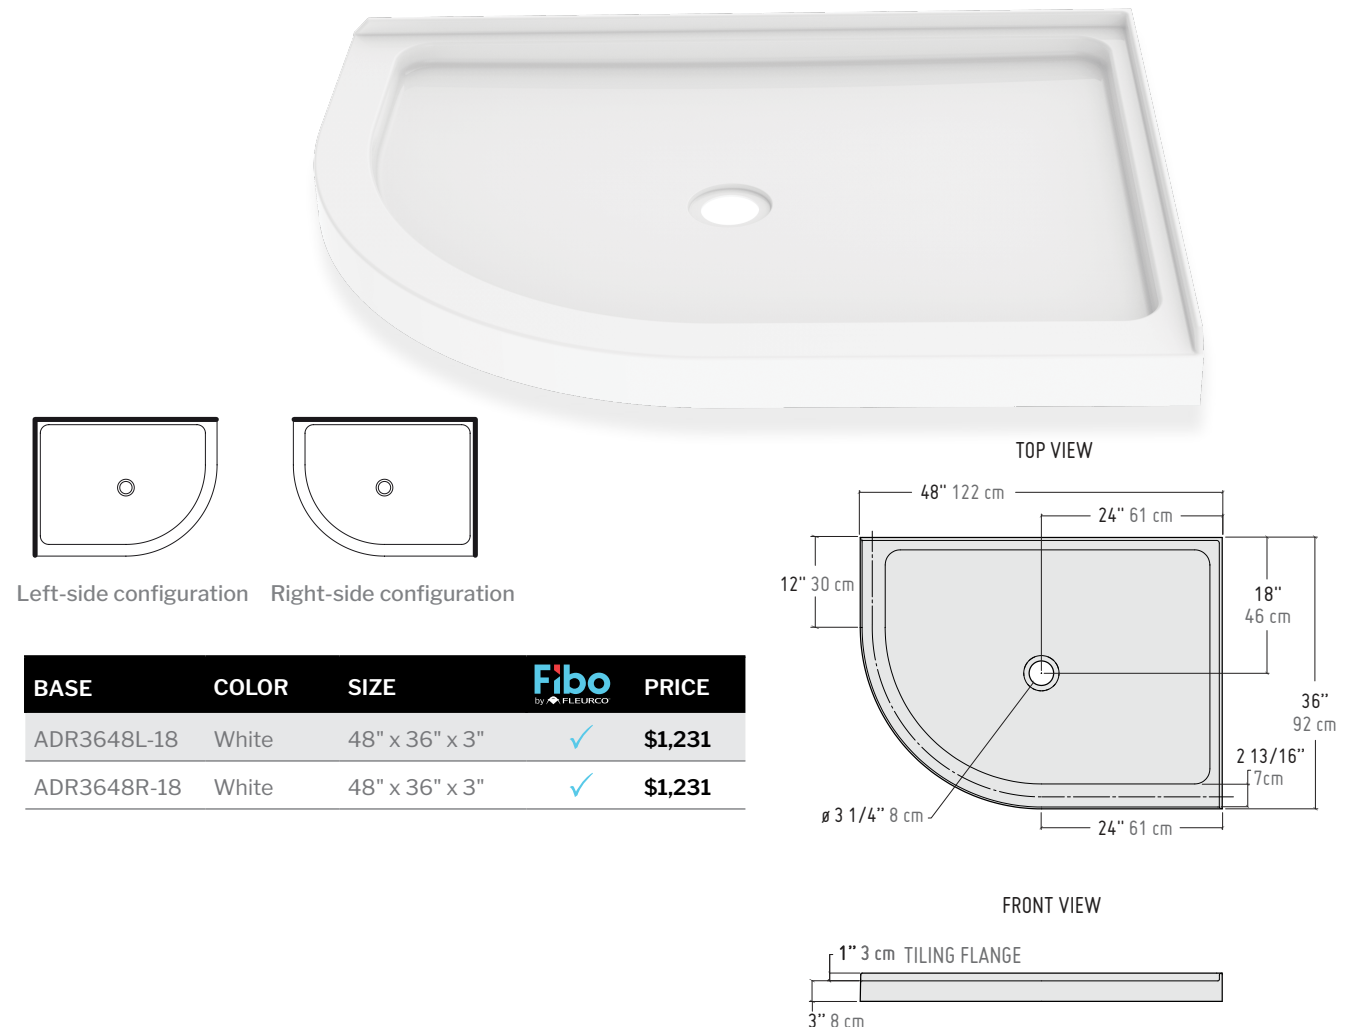

LATITUDE
PIVOT CUBE

PURA CUBE

CAPRI

ELERA CUBE

 FLEURCO™ www.fleurco.com

US | 05-2024

HALF-ROUND

ACRYLIC SHOWER BASE

10
year limited
warranty

Left-side configuration Right-side configuration

BASE	COLOR	SIZE	Fibo by FLEURCO	PRICE
ADR3648L-18	White	48" x 36" x 3"	✓	\$1,231
ADR3648R-18	White	48" x 36" x 3"	✓	\$1,231

ALL DRAINS SOLD SEPARATELY