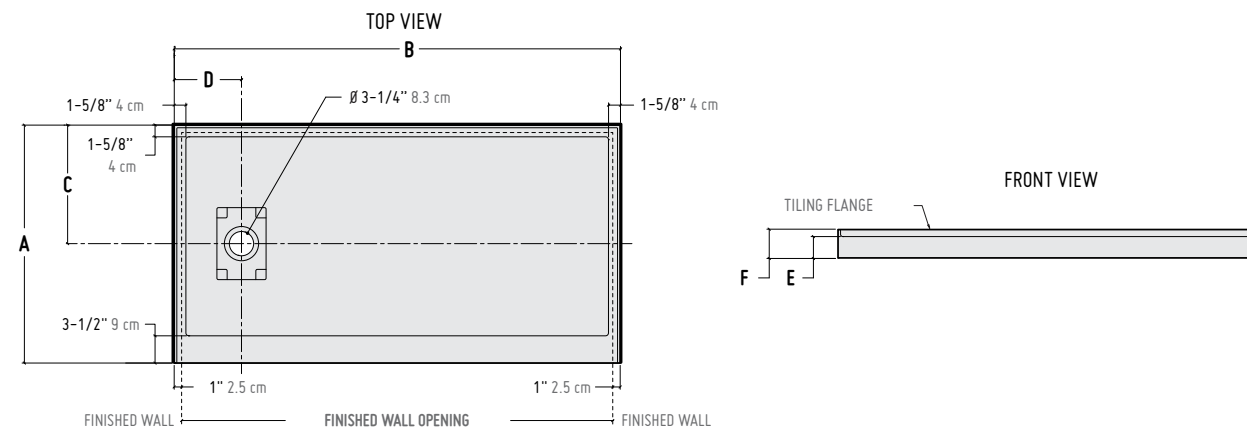

ALL DRAINS SOLD SEPARATELY

DRAIN	Material	Price	Notes
DRAINABS-11	ABS No-Calk 2" drain	$50	Chrome
DRAINABS-25	ABS No-Calk 2" drain	$66	Brushed Nickel
DRAINABS-33	ABS No-Calk 2" drain	$94	Matte Black
DRAINABS-12	ABS No-Calk 2" drain	$177	Brushed Gold NEW!
DRAINPVC-11	PVC No-Calk 2" drain	$50	Chrome
DRAINPVC-25	PVC No-Calk 2" drain	$66	Brushed Nickel
DRAINPVC-33	PVC No-Calk 2" drain	$72	Matte Black
DRAINPVC-12	PVC No-Calk 2" drain	$177	Brushed Gold NEW!

*Please check local codes to ensure appropriate drain specifications

*DIMENSIONS

MODEL	A	B	C	D	E	F
ADT6032-L3/R3	32" [81cm]	60" [152cm]	16" [41cm]	9" [23cm]	3" [8cm]	4" [10cm]

*Tolerance on dimensions: ± 1/4" 6 mm

3 FLANGES

3 FLANGES