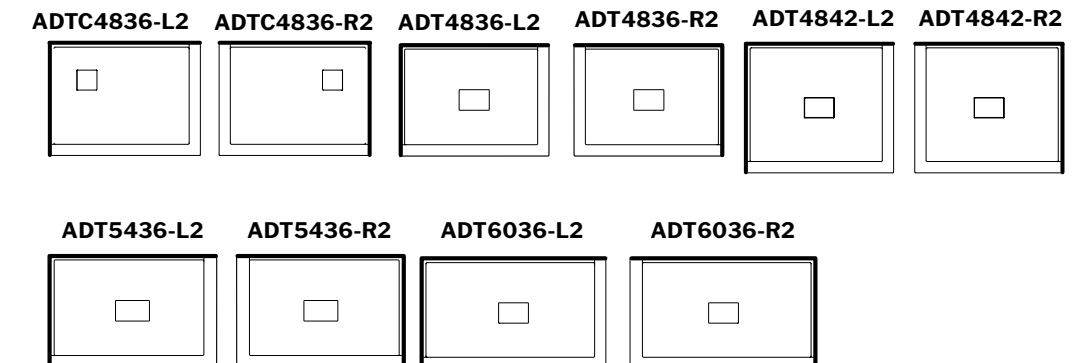

ADAPTEK

DOUBLE THRESHOLD