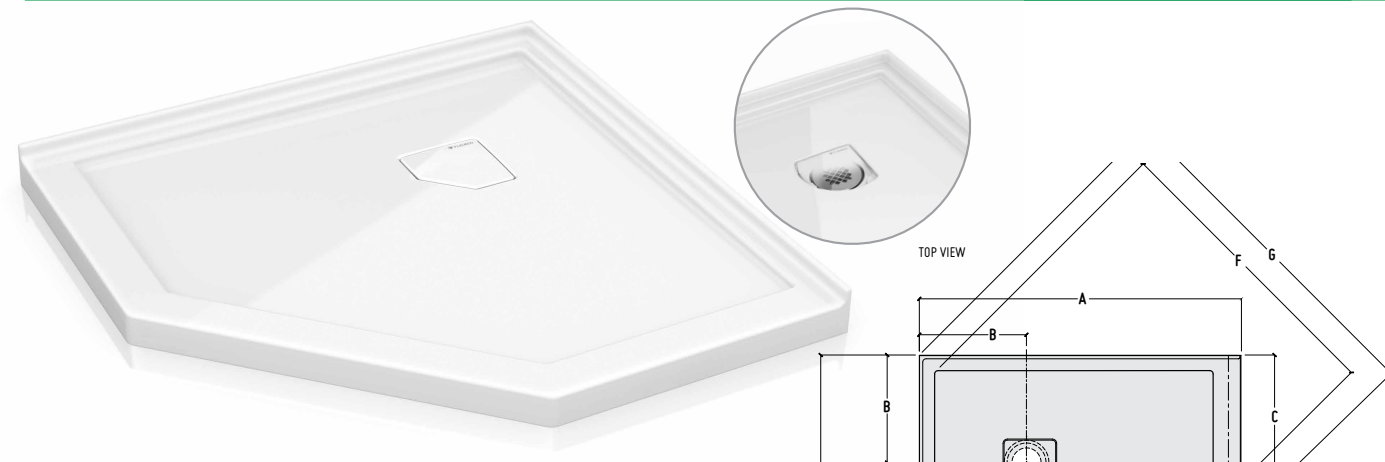

BASE	COLOR	SIZE	Fibo by FLEURCO	PRICE
ALN36-18-B	White	36" x 36" x 2"	✓	\$930
ALN38-18-B	White	38" x 38" x 2"	✓	\$976
ALN42-18-B	White	42" x 42" x 2"	✓	\$1,055

*Please check local building codes to ensure this size base is in compliance with all regulations in your area