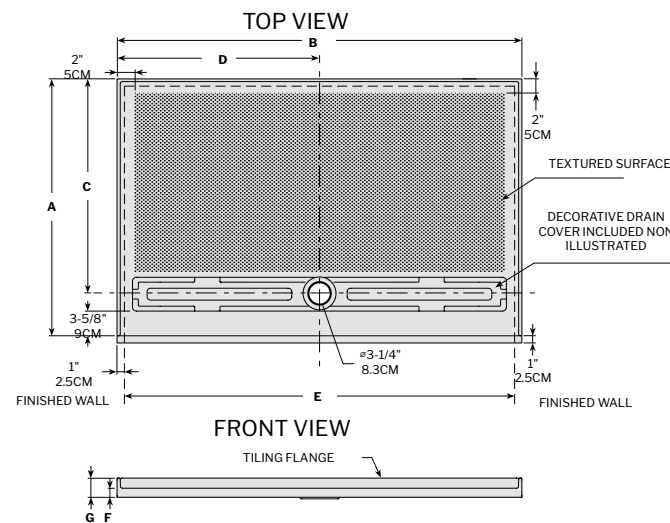

*DIMENSIONS

MODEL	A	B	C	D	E	F	G
AZM4836	36" [91cm]	48" [122cm]	30" [76cm]	24" [61cm]	46" [117cm]	1 3/8" [3.5cm]	3 1/8" [8cm]
AZM6032	32" [81cm]	60" [152cm]	26" [66cm]	30" [76cm]	58" [147cm]	1 3/8" [3.5cm]	3 1/8" [8cm]
AZM6036	36" [91cm]	60" [152cm]	30" [76cm]	30" [76cm]	58" [147cm]	1 3/8" [3.5cm]	3 1/8" [8cm]