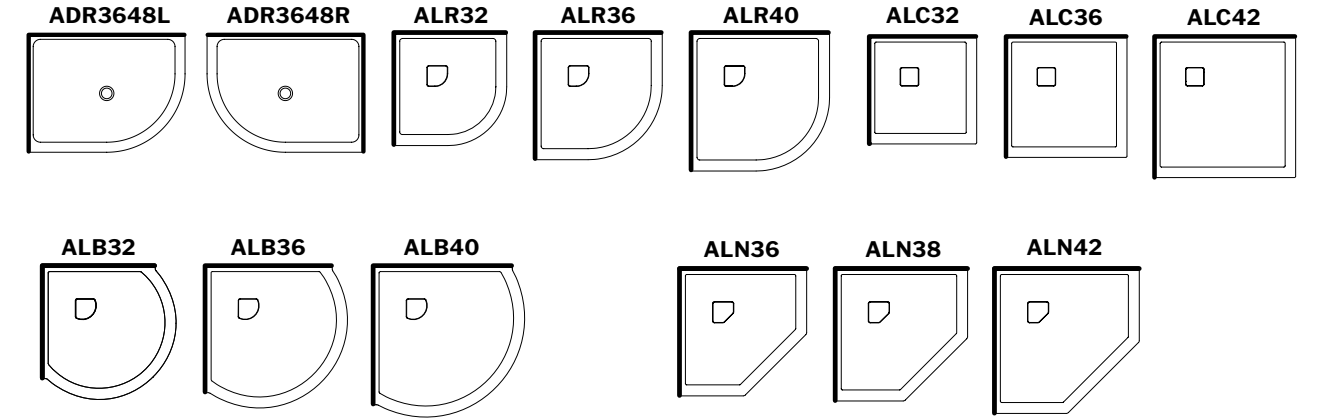

10
year limited
warranty

NOTES

QUAD

BOWFRONT

SOLID SURFACE BASES

CORNER BASES

INTEGRATED FLANGE

Easy installation
Pre-molded tiling flanges