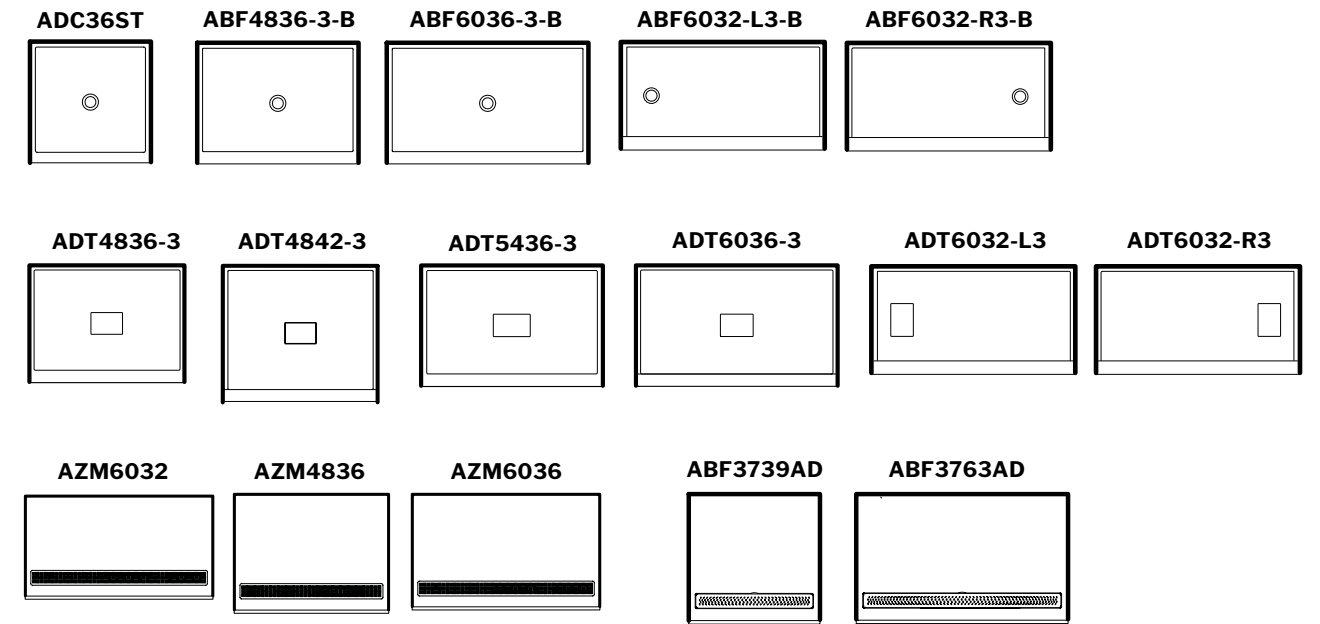

INTEGRATED FLANGE

Easy installation
Pre-molded tiling flanges

SINGLE THRESHOLD