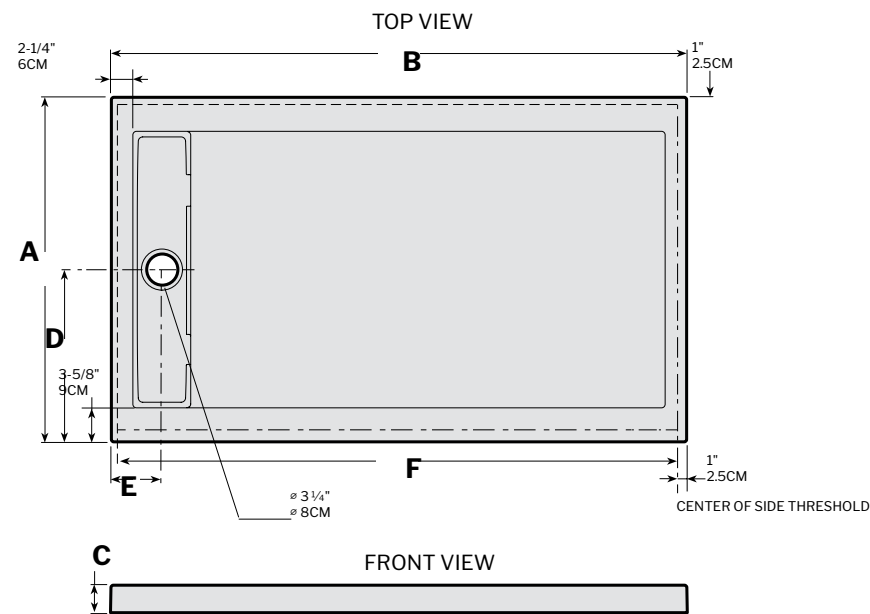

*DIMENSIONS

MODEL	A	B	C	D	E	F
ABE3260	32" [81cm]	60" [152cm]	3" [8cm]	16" [41cm]	5 5/16" [14cm]	58" [147cm]
ABE3648	36" [91cm]	48" [122cm]	3" [8cm]	18" [46cm]	5 5/16" [14cm]	46" [117cm]
ABE3660	36" [91cm]	60" [152cm]	3" [8cm]	18" [46cm]	5 5/16" [14cm]	58" [147cm]

*Tolerance on dimensions: ± 1/4" 6 mm