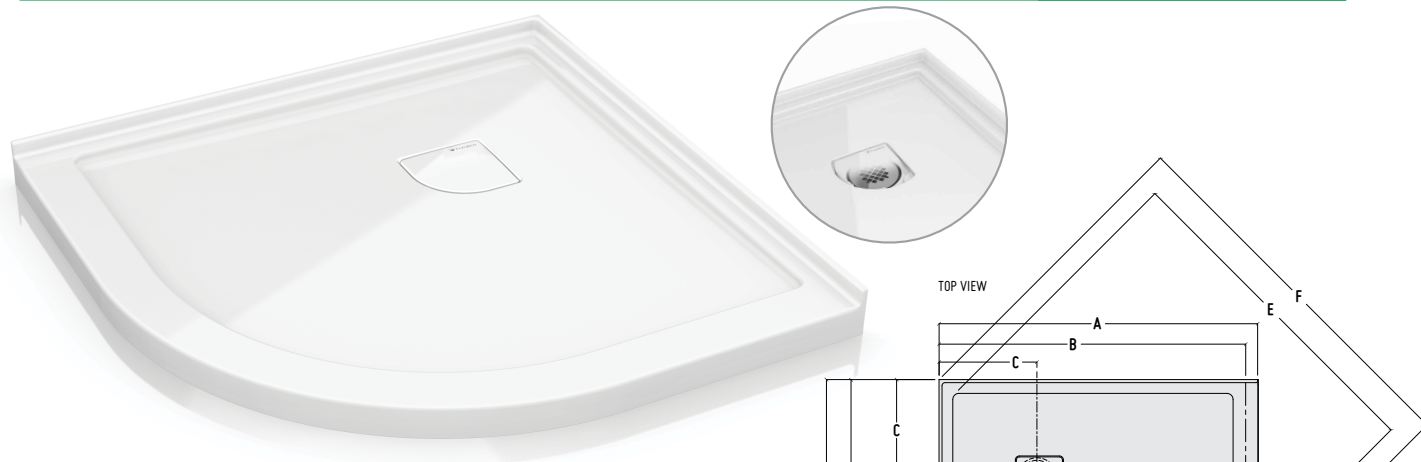

ROUND - CONCEALED CORNER DRAIN

low profile model

ACRYLIC SHOWER BASE

10
year limited
warranty

BASE	COLOR	SIZE	Fibo by FLEURCO	PRICE
ALR32-18-B*	White	32" x 32" x 2"	✓	$852
ALR36-18-B	White	36" x 36" x 2"	✓	$930
ALR40-18-B	White	40" x 40" x 2"	✓	$1,053

*Please check local building codes to ensure this size base is in compliance with all regulations in your area

*DIMENSIONS

MODEL	A	B	C	D	E	F	G	H
ALR32	32" [81cm]	30 3/8" [77cm]	12" [30cm]	3" [8cm]	32 7/8" [84cm]	38 1/4" [97cm]	2" [5cm]	3" [8cm]
ALR36	36" [91cm]	34 3/8" [87cm]	12" [30cm]	3" [8cm]	36 7/8" [94cm]	42 1/4" [107cm]	2" [5cm]	3" [8cm]
ALR40	39" [100cm]	37 5/8" [96cm]	12" [30cm]	3" [8cm]	41 3/8" [105cm]	46 3/4" [119cm]	2" [5cm]	3" [8cm]

*Tolerance on dimensions: ± 1/4" 6 mm

ALL DRAINS SOLD SEPARATELY

DRAIN	Model	Material	Price	Finish	Notes
	DRAINABS-11	ABS No-Calk 2" drain	$50	Chrome	
	DRAINABS-25	ABS No-Calk 2" drain	$66	Brushed Nickel	
	DRAINABS-33	ABS No-Calk 2" drain	$94	Matte Black	
	DRAINABS-12	ABS No-Calk 2" drain	$177	Brushed Gold	NEW!
	DRAINPVC-11	PVC No-Calk 2" drain	$50	Chrome	
	DRAINPVC-25	PVC No-Calk 2" drain	$66	Brushed Nickel	
	DRAINPVC-33	PVC No-Calk 2" drain	$72	Matte Black	
	DRAINPVC-12	PVC No-Calk 2" drain	$177	Brushed Gold	NEW!

*Please check local codes to ensure appropriate drain specifications

COMPATIBLE SHOWER DOOR MODELS

ROUND CORNER DOORS

APOLLO CAPRI