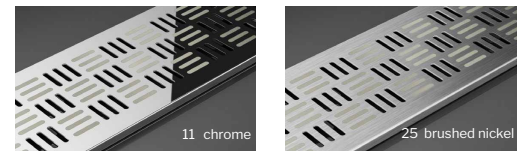

DECORATIVE DRAIN COVER*

*Please select the decorative drain cover finish and indicate within the code

11 for chrome
25 for brushed nickel

*DIMENSIONS

MODEL	A	B	C	D	E	F
ABE3260	32" [81cm]	60" [152cm]	3" [8cm]	16" [41cm]	5 5/16" [14cm]	58" [147cm]
ABE3648	36" [91cm]	48" [122cm]	3" [8cm]	18" [46cm]	5 5/16" [14cm]	46" [117cm]
ABE3660	36" [91cm]	60" [152cm]	3" [8cm]	18" [46cm]	5 5/16" [14cm]	58" [147cm]

*Tolerance on dimensions: ± 1/4" 6 mm