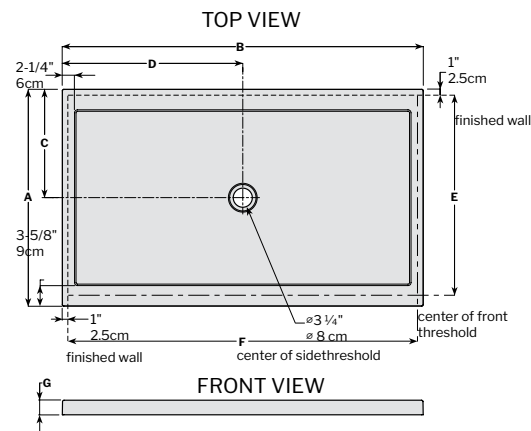

BASE	COLOR	SIZE	Fibo by FLEURCO	PRICE
ADQ3242-18	White	42" x 32" x 2 3/4"	✓	$922
ADQ3248-18	White	48" x 32" x 2 3/4"	✓	$948
ADQ3448-18	White	48" x 34" x 2 3/4"	✓	$967
ADQ3460-18	White	60" x 34" x 2 3/4"	✓	$1,063
ADQ3636-18	White	36" x 36" x 2 3/4"	✓	$930
ADQ3642-18	White	42" x 36" x 2 3/4"	✓	$982
ADQ3648-18	White	48" x 36" x 2 3/4"	✓	$753
ADQ3660-18	White	60" x 36" x 2 3/4"	✓	$846
ADQ3672-18	White	72" x 36" x 2 3/4"	✓	$1,276
ADQ4260-18	White	60" x 42" x 2 3/4"	✓	$1,239
ADQ4860-18	White	60" x 48" x 2 3/4"	✓	$1,326

ALL DRAINS SOLD SEPARATELY

DRAIN	Material	Price	Color
DRAINABS-11	ABS No-Calk 2" drain	$50	Chrome
DRAINABS-25	ABS No-Calk 2" drain	$66	Brushed Nickel
DRAINABS-33	ABS No-Calk 2" drain	$94	Matte Black
DRAINABS-12	ABS No-Calk 2" drain	$177	Brushed Gold NEW!
DRAINPVC-11	PVC No-Calk 2" drain	$50	Chrome
DRAINPVC-25	PVC No-Calk 2" drain	$66	Brushed Nickel
DRAINPVC-33	PVC No-Calk 2" drain	$72	Matte Black
DRAINPVC-12	PVC No-Calk 2" drain	$177	Brushed Gold NEW!

*Please check local codes to ensure appropriate drain specifications

*DIMENSIONS

MODEL	A	B	C	D	E	F	G
ADQ3242	32" [81cm]	42" [107cm]	16" [41cm]	21" [53cm]	29 1/4" [74cm]	40" [102cm]	2 3/4" [7cm]
ADQ3248	32" [81cm]	48" [122cm]	16" [41cm]	24" [61cm]	29 1/4" [74cm]	46" [117cm]	2 3/4" [7cm]
ADQ3448	34" [87cm]	48" [122cm]	17" [43cm]	24" [61cm]	31 1/4" [79cm]	46" [117cm]	2 3/4" [7cm]
ADQ3460	34" [87cm]	60" [152cm]	17" [43cm]	30" [76cm]	31 1/4" [79cm]	58" [147cm]	2 3/4" [7cm]
ADQ3642	36" [91cm]	42" [107cm]	18" [46cm]	21" [53cm]	33 1/4" [84cm]	40" [102cm]	2 3/4" [7cm]
ADQ3648	36" [91cm]	48" [122cm]	18" [46cm]	24" [61cm]	33 1/4" [84cm]	46" [117cm]	2 3/4" [7cm]
ADQ3660	36" [91cm]	60" [152cm]	18" [46cm]	30" [76cm]	33 1/4" [84cm]	58" [147cm]	2 3/4" [7cm]
ADQ3672	36" [91cm]	72" [183cm]	18" [46cm]	36" [91cm]	33 1/4" [84cm]	70" [178cm]	2 3/4" [7cm]
ADQ4260	42" [107cm]	60" [152cm]	21" [53cm]	30" [76cm]	39 1/4" [101cm]	58" [147cm]	2 3/4" [7cm]
ADQ4860	48" [122cm]	60" [152cm]	24" [61cm]	30" [76cm]	45 1/4" [115cm]	58" [147cm]	2 3/4" [7cm]

*Tolerance on dimensions: ± 1/4" 6 mm

US | 05-2024