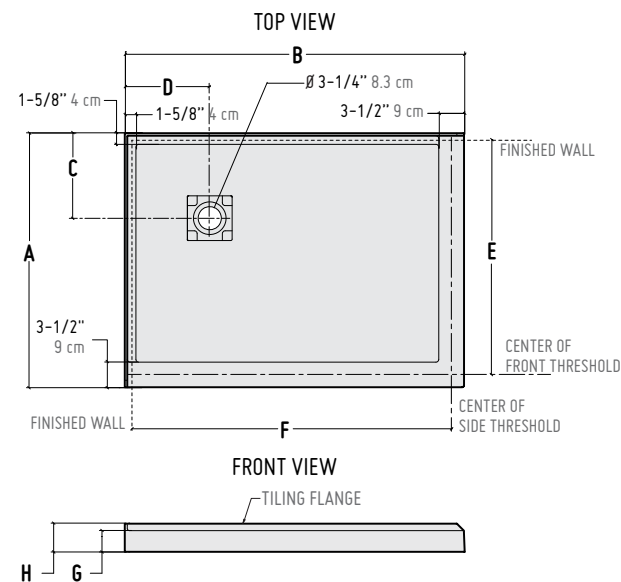

Left-side tile flange configuration

Right-side tile flange configuration

*DIMENSIONS

MODEL	A	B	C	D	E	F	G	H
ADTC4836-L2/R2	36" [91cm]	48" [122cm]	12" [30.5cm]	12" [30.5cm]	33 1/4" [84cm]	45 1/4" [115cm]	3" [8cm]	4" [10cm]