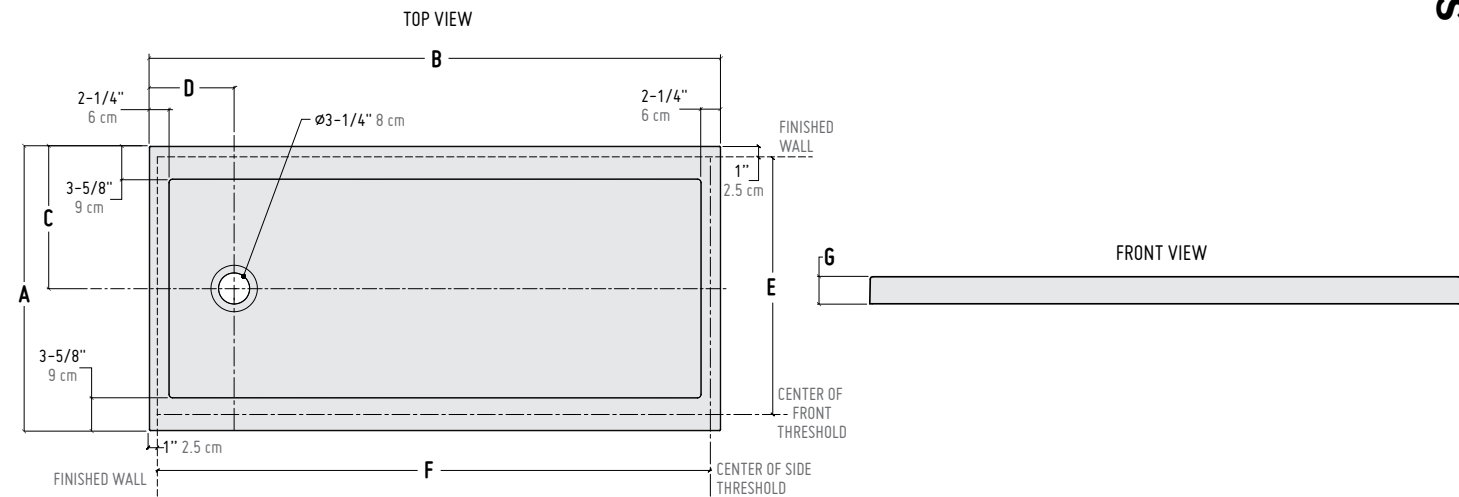

*Tolerance on dimensions: ± 1/4" 6 mm

US | 05-2024

QUAD SIDE DRAIN

REVERSIBLE ACRYLIC SHOWER BASE

BASE	COLOR	SIZE	Fibo by FLEURCO	PRICE
ADQ3060-18	White	60" x 30" x 2 3/4"	✓	\$803
ADQ3260-18	White	60" x 32" x 2 3/4"	✓	\$825