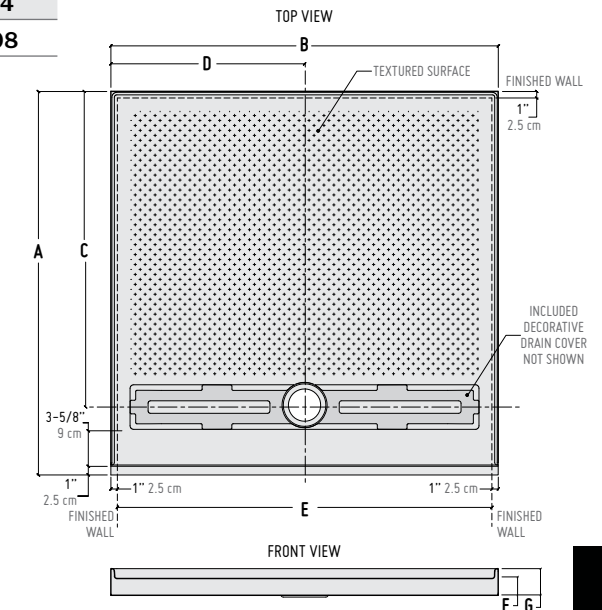

COLLAPSIBLE THRESHOLD KIT

- AD-FLEXTHRESHOLD-37: $84
- AD-FLEXTHRESHOLD-61: $113

WEIGHTED SHOWER CURTAIN NOT INCLUDED