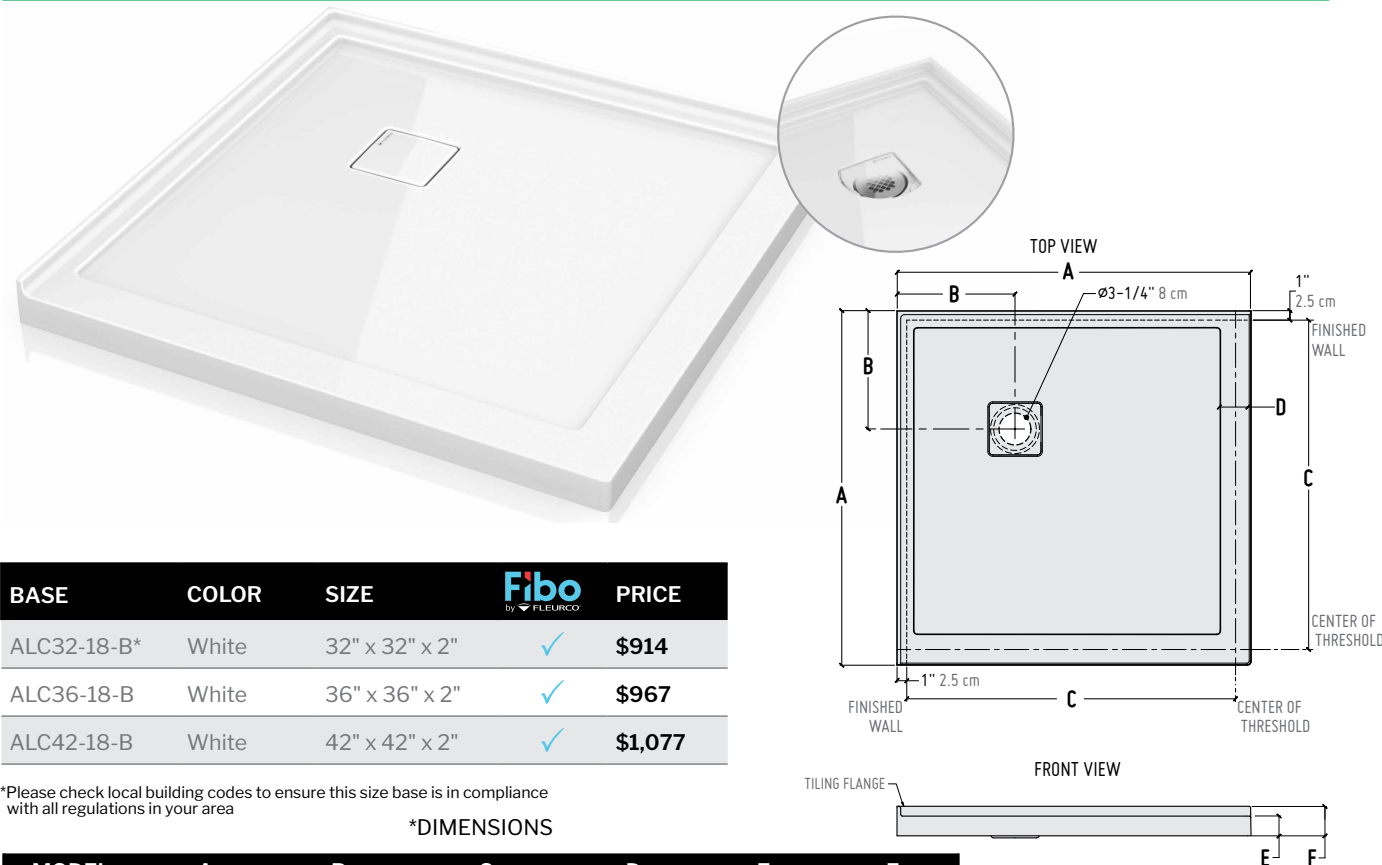

SQUARE - CONCEALED CORNER DRAIN

ACRYLIC SHOWER BASE
low profile model

10
year limited
warranty

BASE	COLOR	SIZE	Fibo by FLEURCO	PRICE
ALC32-18-B*	White	32" x 32" x 2"	✓	$914
ALC36-18-B	White	36" x 36" x 2"	✓	$967
ALC42-18-B	White	42" x 42" x 2"	✓	$1,077

*Please check local building codes to ensure this size base is in compliance with all regulations in your area

*DIMENSIONS

MODEL	A	B	C	D	E	F
ALC32	32" [81cm]	12" [30cm]	29 1/2" [75cm]	3" [8cm]	2" [5cm]	3" [8cm]
ALC36	36" [91cm]	12" [30cm]	33 1/2" [85cm]	3" [8cm]	2" [5cm]	3" [8cm]
ALC42	42" [107cm]	12" [30cm]	39 1/2" [100cm]	3" [8cm]	2" [5cm]	3" [8cm]

*Tolerance on dimensions: ± 1/4" 6 mm

ALL DRAINS SOLD SEPARATELY

DRAIN	DRAINABS-11	DRAINABS-25	DRAINABS-33	DRAINABS-12	DRAINPVC-11	DRAINPVC-25	DRAINPVC-33	DRAINPVC-12
No-Calk™ Shower Base Drain*	ABS No-Calk 2" drain	ABS No-Calk 2" drain	ABS No-Calk 2" drain	ABS No-Calk 2" drain	PVC No-Calk 2" drain	PVC No-Calk 2" drain	PVC No-Calk 2" drain	PVC No-Calk 2" drain
	$50	$66	$94	$177	$50	$66	$72	$177
	Chrome	Brushed Nickel	Matte Black	Brushed Gold NEW!	Chrome	Brushed Nickel	Matte Black	Brushed Gold NEW!

*Please check local codes to ensure appropriate drain specifications

COMPATIBLE SHOWER DOOR MODELS

PIVOT 2 SIDED

PLATINUM
LEXUS

ELERA

SQUARE CORNER DOORS

SELECT
PLATINUM
CUBE

APOLLO

LATITUDE
PIVOT CUBE

PURA CUBE

CAPRI

ELERA CUBE

FLEURCO™ www.fleurco.com

US | 05-2024