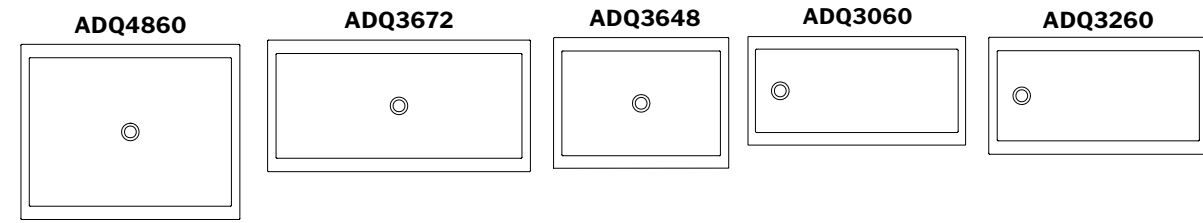

QUAD

BOWFRONT