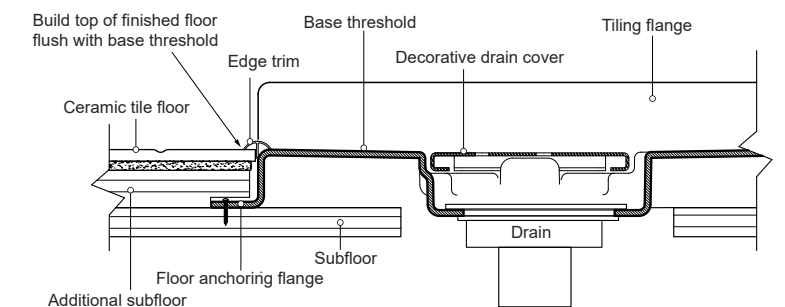

AD BASES FINISHED FLOOR INSTALLATION

*DIMENSIONS

MODEL	A	B	C	D	E	F	G
ABF3739AD	38 5/8" [98cm]	39" [99cm]	31 1/2" [80cm]	19 1/2" [50cm]	37" [94cm]	1 3/8" [3.5cm]	2 3/4" [7cm]
ABF3763AD	38 1/2" [98cm]	63" [160cm]	31 1/2" [80cm]	31 1/2" [80cm]	61" [115cm]	1 3/8" [3.5cm]	2 3/4" [7cm]

*Tolerance on dimensions: ± 1/4" 6 mm

ADA COMPLIANT