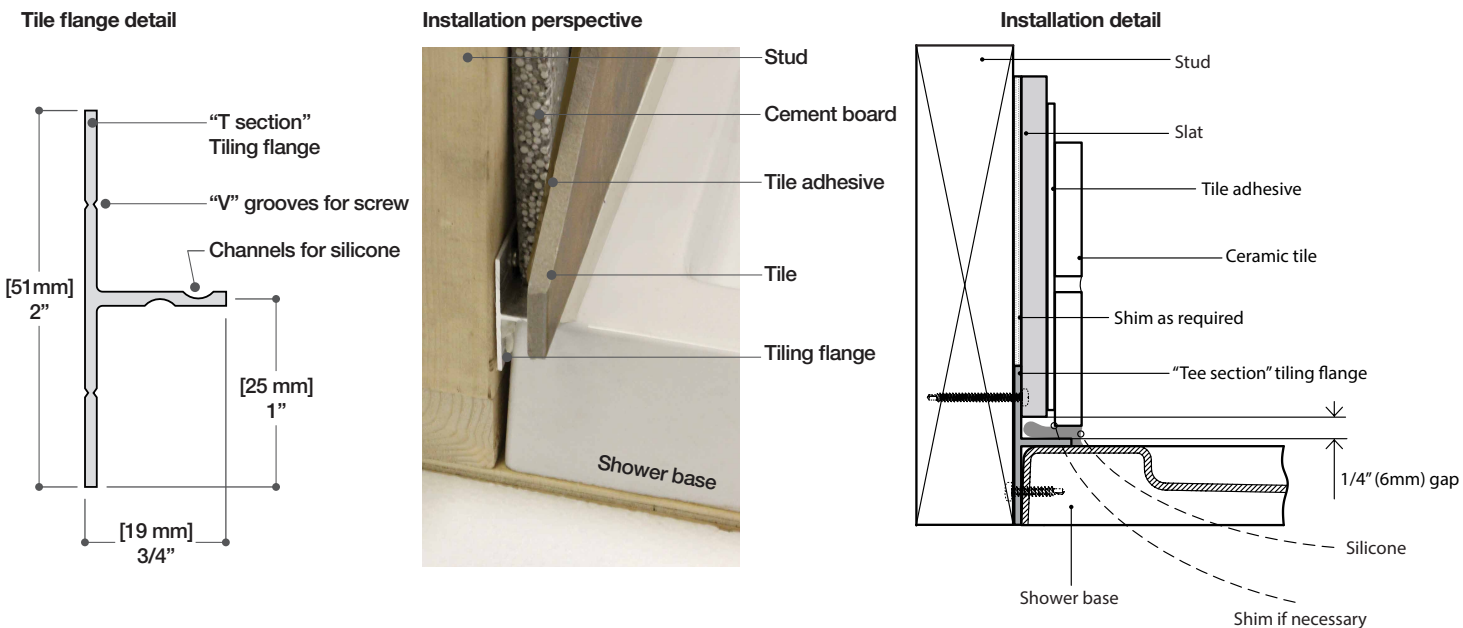

QUAD

The Quad base is a unique base that allows for 3 configurations: in-line, 2 sided (left or right) or 3 sided applications. Comes with 3 aluminum pre-cut tiling flanges that can be installed for different applications (in-line, in-line cube, 2 sided, 3 sided).

How is a quad base installed?

- Easy installation
- Pre-molded tiling flanges

IN-LINE

3 integrated tile flanges

The in-line base is a single threshold base with 3 pre-molded and integrated tiling flanges. It allows for easy installation for in-line shower models 48", 54" & 60". Different drain variations include: center drain, side drain & linear front drain.

2 SIDED

2 integrated tile flanges

The 2 sided base is a double threshold base with 2 pre-molded and integrated tiling flanges. It allows for easy installation for 2 sided shower models, 48", 54" & 60".

- Easy installation
- Pre-molded tiling flanges