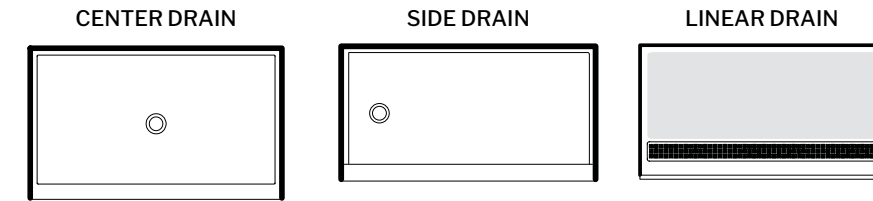

How is a quad base installed?

- Easy installation
- Pre-molded tiling flanges

IN-LINE

3 integrated tile flanges

The in-line base is a single threshold base with 3 pre-molded and integrated tiling flanges. It allows for easy installation for in-line shower models 48", 54" & 60". Different drain variations include: center drain, side drain & linear front drain.

2 SIDED

2 integrated tile flanges

The 2 sided base is a double threshold base with 2 pre-molded and integrated tiling flanges. It allows for easy installation for 2 sided shower models, 48", 54" & 60".

- Easy installation
- Pre-molded tiling flanges