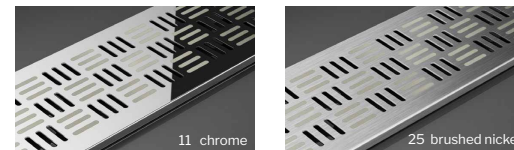

DECORATIVE DRAIN COVER*

*Please select the decorative drain cover finish and indicate within the code
11 for chrome
25 for brushed nickel