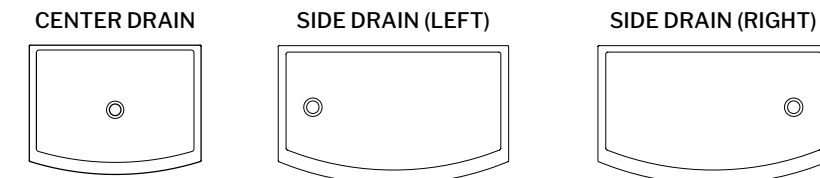

BOWFRONT

The bowfront base is an acrylic shower base that easily fits Fleurco™ bowfront shower models 48" & 60".