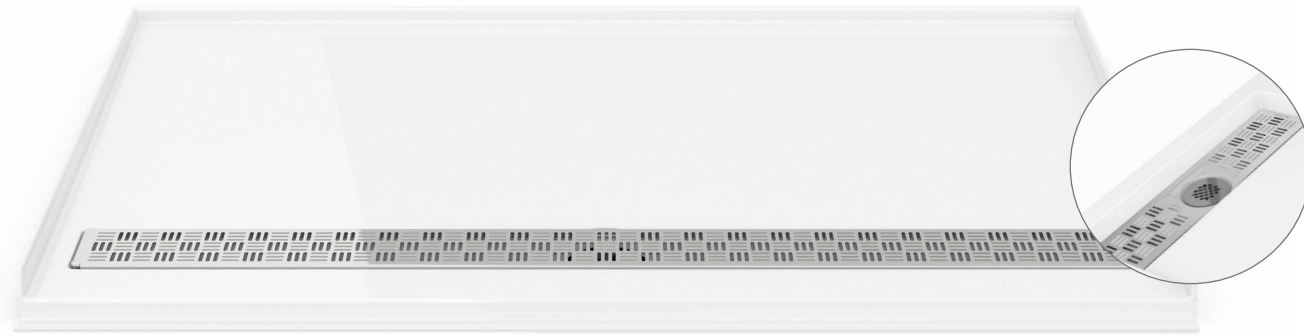

*Tolerance on dimensions: ± 1/4" 6 mm

ADA COMPLIANT

IN-LINE LINEAR DRAIN

3 integrated tile flanges

ZERO THRESHOLD
TEXTURED SURFACE

10
year limited
warranty

BASE	COLOR	SIZE	PRICE
AZM4836-18-__*-B	White	48" x 36" x 1 3/8" *	\$1,198
AZM6032-18-__*-B	White	60" x 32" x 1 3/8" *	\$1,291
AZM6036-18-__*-B	White	60" x 36" x 1 3/8" *	\$1,333