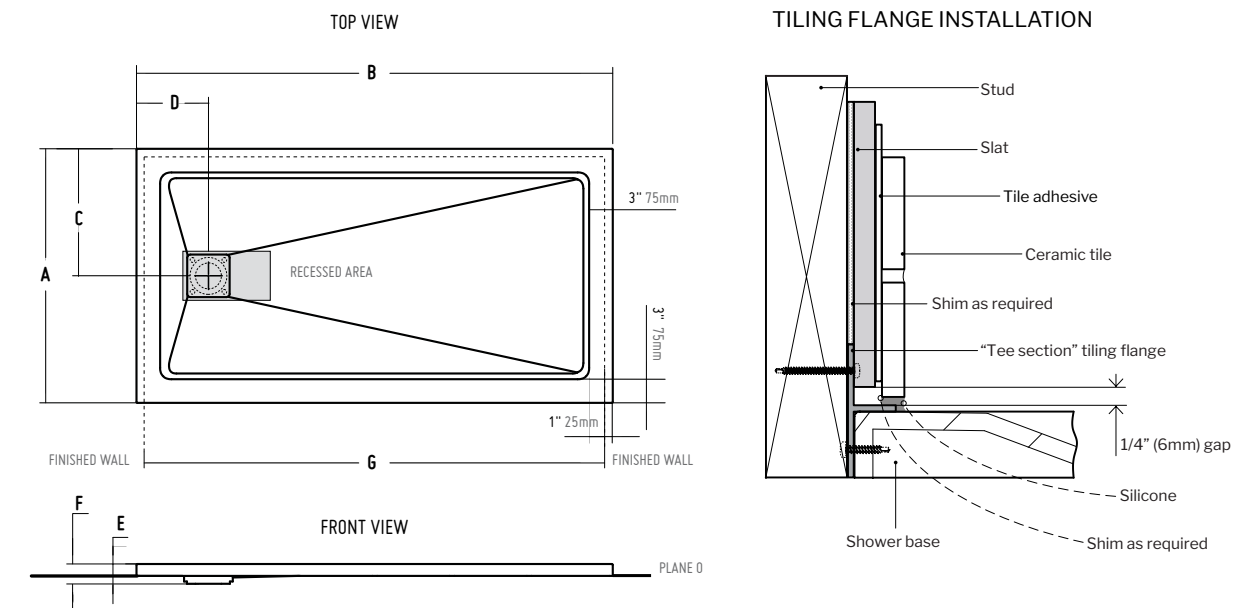

*Height of unfinished threshold

*DIMENSIONS

MODEL	A	B	C	D	E	F	G
AULV3260-18	32" [81cm]	60" [152cm]	16" [41cm]	9" [23cm]	1 1/2" [4cm]	2 1/2" [6cm]	58" [147cm]
AULV3648-18	36" [91cm]	48" [122cm]	18" [46cm]	9" [23cm]	1 1/2" [4cm]	2 1/2" [6cm]	46" [117cm]
AULV3660-18	36" [91cm]	60" [152cm]	18" [46cm]	9" [23cm]	1 1/2" [4cm]	2 1/2" [6cm]	58" [147cm]