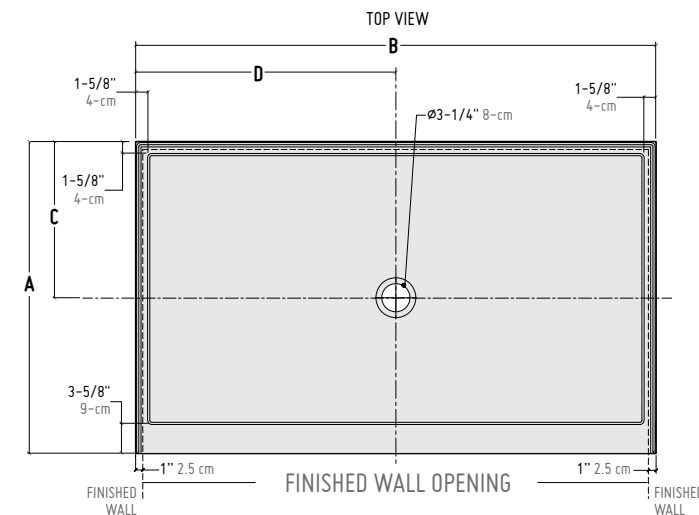

Left-side tile flange configuration

Right-side tile flange configuration

*DIMENSIONS

MODEL	A	B	C	D	E	F	G	H
ADTC4836-L2/R2	36" [91cm]	48" [122cm]	12" [30.5cm]	12" [30.5cm]	33 1/4" [84cm]	45 1/4" [115cm]	3" [8cm]	4" [10cm]

*DIMENSIONS

MODEL	A	B	C	D	E	F
ABF4836-3-B	36" [91cm]	48" [122cm]	18" [46cm]	24" [61cm]	2 3/4" [7cm]	3 3/4" [10cm]
ABF6036-3-B	36" [91cm]	60" [152cm]	18" [46cm]	30" [76cm]	2 3/4" [7cm]	3 3/4" [10cm]

*Tolerance on dimensions: $\pm 1/4''$ 6 mm