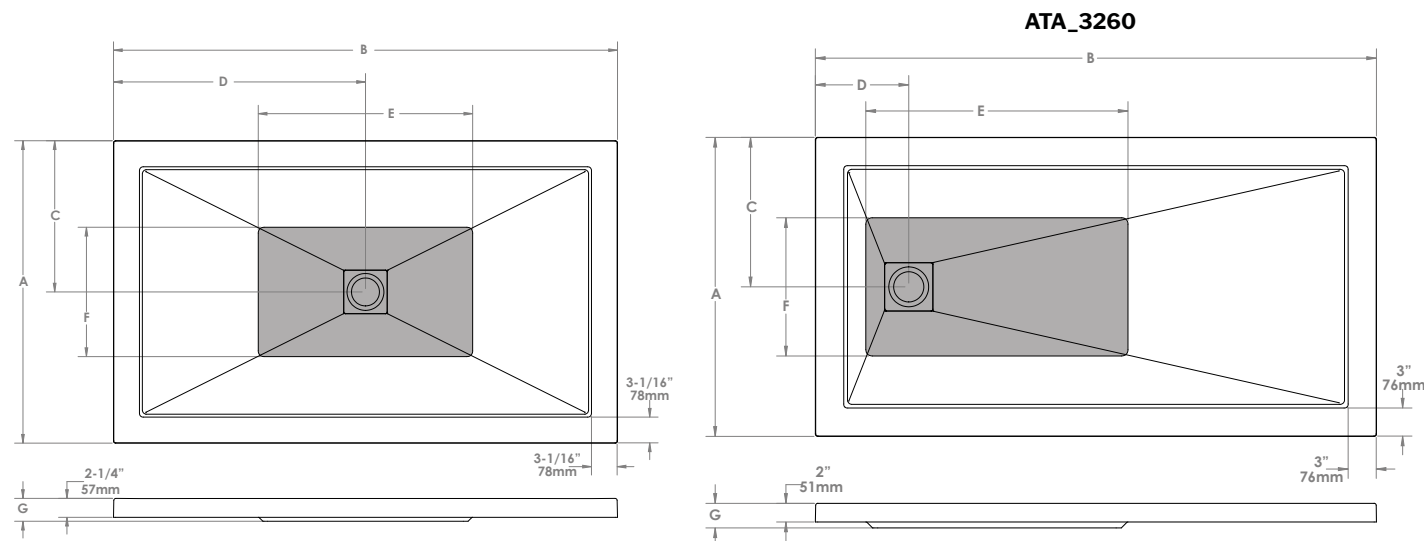

*DIMENSIONS

MODEL	A	B	C	D	E	F	G
ATA_3648	36" [91cm]	48" [122cm]	18" [46cm]	24" [61cm]	18" [46cm]	13 3/4" [35cm]	2 3/4" [7cm]
ATA_3260	32" [81cm]	60" [152cm]	16" [41cm]	10" [25cm]	28" [71cm]	14 5/8" [37cm]	2 3/4" [7cm]
ATA_3660	36" [91cm]	60" [152cm]	18" [46cm]	30" [76cm]	25 1/2" [65cm]	15 1/4" [39cm]	2 3/4" [7cm]

*Tolerance on dimensions: ± 1/4" 6 mm

TAVIA SOLID SURFACE BASES

low profile base with decorative square drain cover

RECTANGULAR BASE

5
year limited warranty

BASE	TEXTURE	COLOR	DRAIN	SIZE	Fibo by FLEURCO	PRICE
ATAS3648-16	Slate	Stone Grey	Center	48" x 36" x 2 1/4"	✓	$1,426
ATAS3648-17	Slate	Cocoa	Center	48" x 36" x 2 1/4"	✓	$1,426
ATAS3648-18	Slate	White	Center	48" x 36" x 2 1/4"	✓	$1,426
ATAS3260-16	Slate	Stone Grey	Side	60" x 32" x 2"	✓	$1,567
ATAS3260-17	Slate	Cocoa	Side	60" x 32" x 2"	✓	$1,567
ATAS3260-18	Slate	White	Side	60" x 32" x 2"	✓	$1,567
ATAS3660-16	Slate	Stone Grey	Center	60" x 36" x 2 1/4"	✓	$1,694
ATAS3660-17	Slate	Cocoa	Center	60" x 36" x 2 1/4"	✓	$1,694
ATAS3660-18	Slate	White	Center	60" x 36" x 2 1/4"	✓	$1,694

BASE	TEXTURE	COLOR	DRAIN	SIZE	Fibo by FLEURCO	PRICE
ATAM3648-16	Smooth	Stone Grey	Center	48" x 36" x 2 1/4"	✓	$1,426
ATAM3648-17	Smooth	Cocoa	Center	48" x 36" x 2 1/4"	✓	$1,426
ATAM3648-18	Smooth	White	Center	48" x 36" x 2 1/4"	✓	$1,426
ATAM3260-16	Smooth	Stone Grey	Side	60" x 32" x 2"	✓	$1,567
ATAM3260-17	Smooth	Cocoa	Side	60" x 32" x 2"	✓	$1,567
ATAM3260-18	Smooth	White	Side	60" x 32" x 2"	✓	$1,567
ATAM3660-16	Smooth	Stone Grey	Center	60" x 36" x 2 1/4"	✓	$1,694
ATAM3660-17	Smooth	Cocoa	Center	60" x 36" x 2 1/4"	✓	$1,694
ATAM3660-18	Smooth	White	Center	60" x 36" x 2 1/4"	✓	$1,694

ALL DRAINS SOLD SEPARATELY

DRAIN	DRAINABS-33	DRAINPVC-33	ABS No-Calk 2" drain	PVC No-Calk 2" drain	PRICE	Color
No-Calk™ Shower Base Drain*					$94	Matte Black
					$72	Matte Black

*Please check local codes to ensure appropriate drain specifications

DETACHED TILE FLANGES

DETACHED TILE FLANGES

SPECIALTY

SPECIALTY