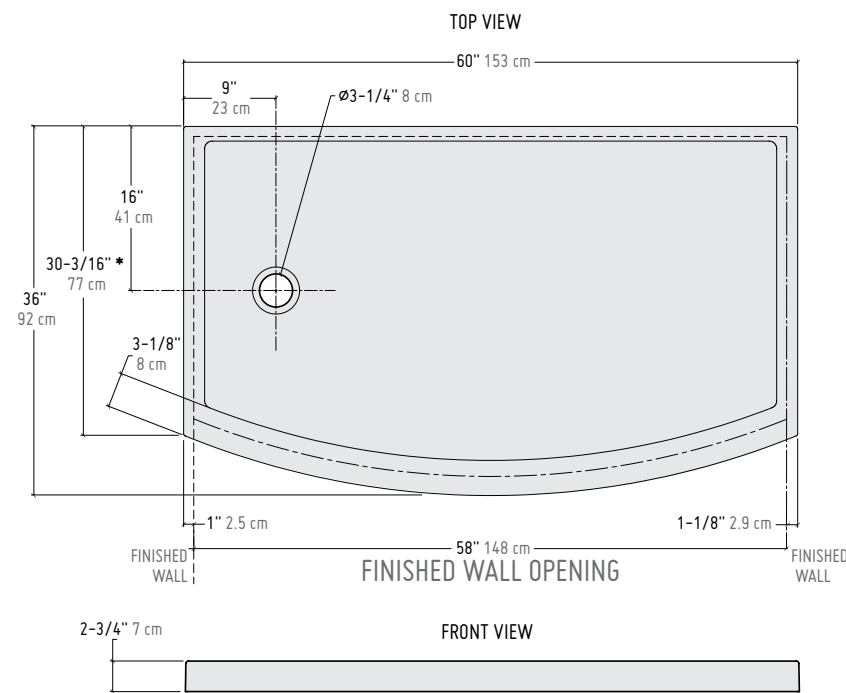

*After install, side depth is 29 3/16".

*Tolerance on dimensions: $\pm 1/4"$ [6 mm]

COMPATIBLE SHOWER DOOR MODELS

IN-LINE **SLIDING BOWFRONT**

NOVARA

2 SIDED **SLIDING BOWFRONT**

NOVARA