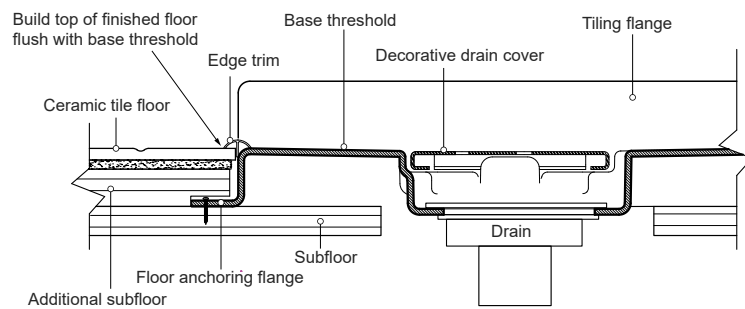

AZM BASES FINISHED FLOOR INSTALLATION

*DIMENSIONS

MODEL	A	B	C	D	E	F	G
AZM4836	36" [91cm]	48" [122cm]	30" [76cm]	24" [61cm]	46" [117cm]	1 3/8" [3.5cm]	3 1/8" [8cm]
AZM6032	32" [81cm]	60" [152cm]	26" [66cm]	30" [76cm]	58" [147cm]	1 3/8" [3.5cm]	3 1/8" [8cm]
AZM6036	36" [91cm]	60" [152cm]	30" [76cm]	30" [76cm]	58" [147cm]	1 3/8" [3.5cm]	3 1/8" [8cm]

*Tolerance on dimensions: ± 1/4" 6 mm