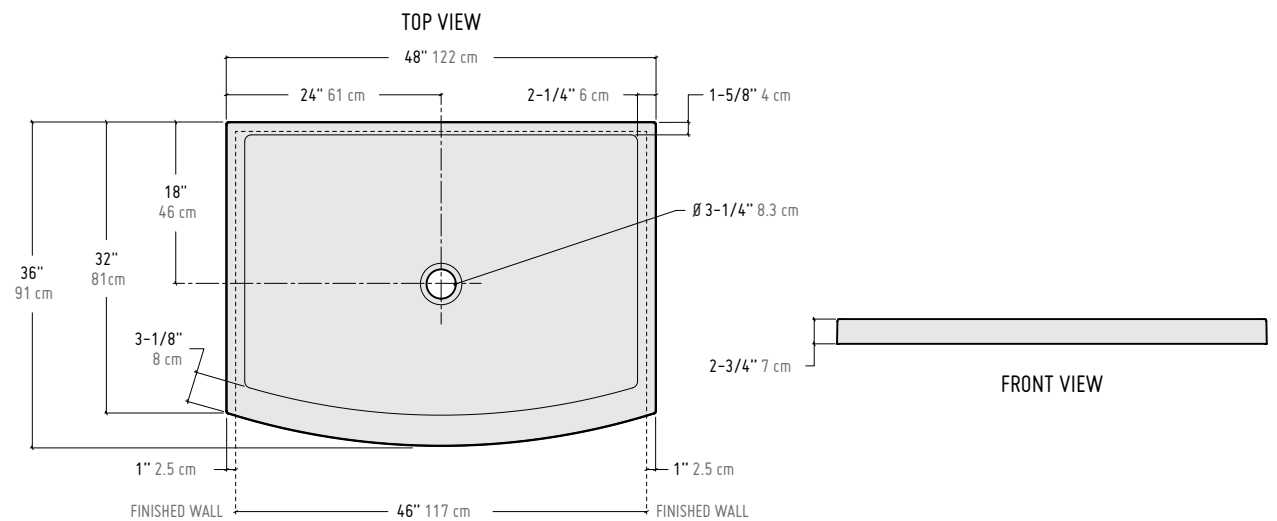

*Tolerance on dimensions: ± 1/4" 6 mm

BOWFRONT CENTER DRAIN

quad

ACRYLIC SHOWER BASE

10
year limited
warranty

BASE	COLOR	SIZE	Fibo by FLEURCO	PRICE
ABV3248-18-B	White	48" x 36" x 2 3/4"	✓	\$1,008

ALL DRAINS SOLD SEPARATELY