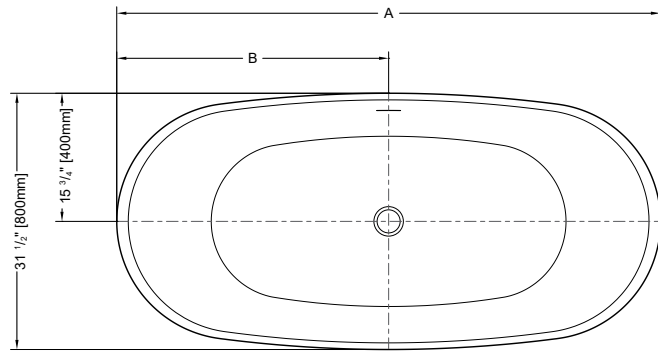

ARPEGGIO

PETITE

59" L x 31 1/2" W x 28 1/2" H • Capacity: 53 US gal
1495mm L x 800mm W x 725mm H • Capacity: 200 L

GRANDE

67" L x 31 1/2" W x 28 1/2" H • Capacity: 60 US gal
1695mm L x 800mm W x 725mm H • Capacity: 227 L

MODEL	TUB COLOR	PRICE	MODEL	TUB COLOR	PRICE
BZAR5931-18	White	$2,722	BZAR6731-18	White	$2,817

Tub includes white toe touch drain cover

Chrome drain cover (optional)	TUBDRAINCOVER-11	$32
Brushed Nickel drain cover (optional)	TUBDRAINCOVER-25	$37
Matte Black drain cover (optional)	TUBDRAINCOVER-33	$47
Brushed Gold drain cover (optional)	TUBDRAINCOVER-12	$52

NEW