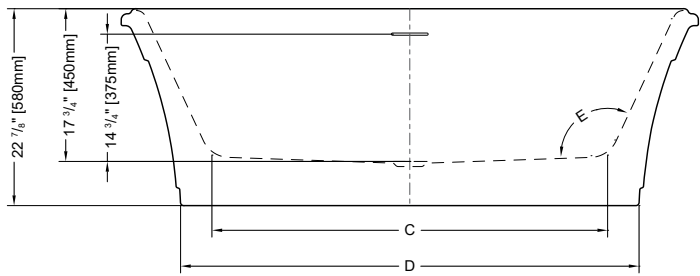

NEW

CLEAN SLOTTED OVERFLOW

Tolerance on dimensions: ± 1/4" (6 mm)

MODEL	A	B	C	D	E
BZMA5931	59" [1500mm]	29 1/2" [750mm]	40 1/8" [1020mm]	45 1/4" [1150mm]	113°
BZMA6731	66 7/8" [1700mm]	33 1/2" [850mm]	45 7/8" [1165mm]	53 1/8" [1350mm]	117°