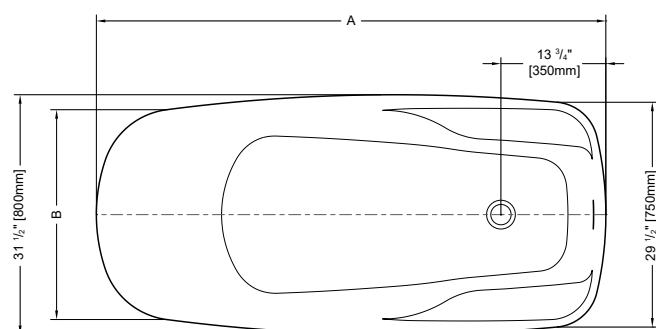

RHAPSODY

PETITE

59" L x 31 1/2" W x 27 3/8" H • Capacity: 54 US gal
1500mm L x 800mm W x 695mm H • Capacity: 203 L

GRANDE

66 7/8" L x 31 1/2" W x 28 1/8" H • Capacity: 63 US gal
1700mm L x 800mm W x 715mm H • Capacity: 238 L

MODEL	TUB COLOR	PRICE	MODEL	TUB COLOR	PRICE
BRH5931-18	White	$3,273	BRH6731-18	White	$3,379

Tub includes white toe touch drain cover

Chrome drain cover (optional)	TUBDRAINCOVER-11	$32
Brushed Nickel drain cover (optional)	TUBDRAINCOVER-25	$37
Matte Black drain cover (optional)	TUBDRAINCOVER-33	$47
Brushed Gold drain cover (optional)	TUBDRAINCOVER-12	$52

NEW