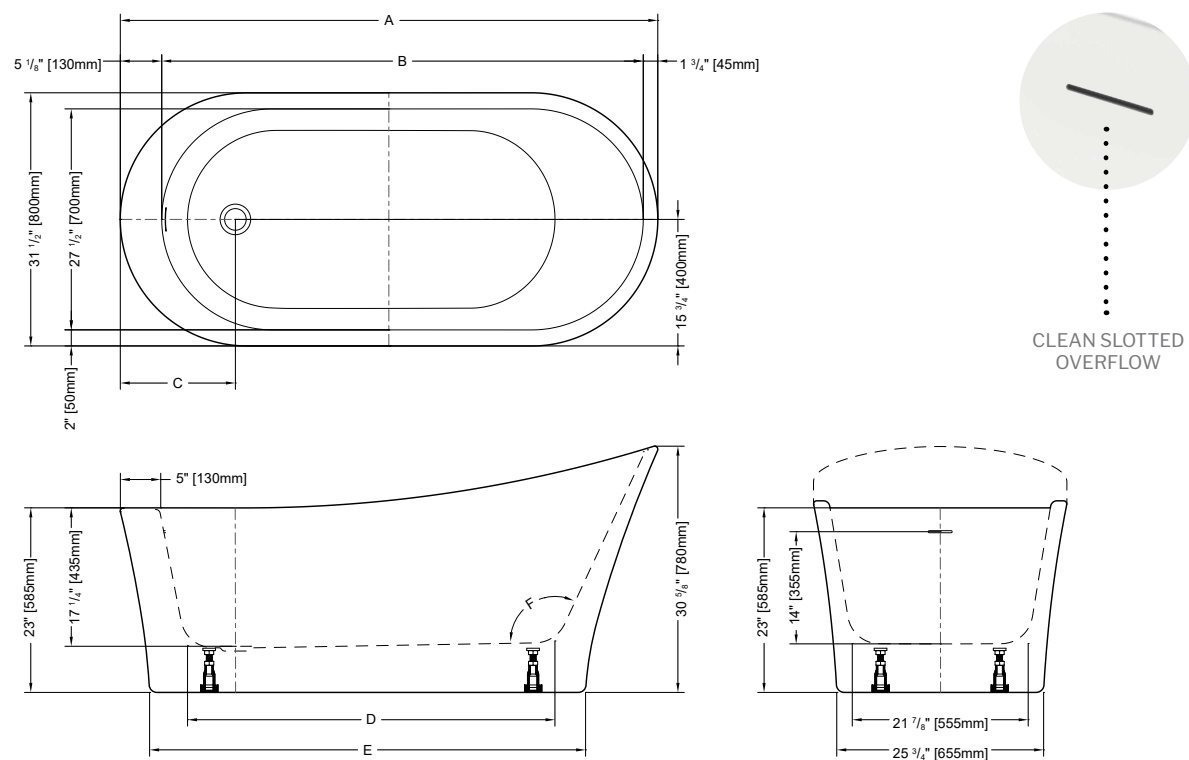

CONCERTO

PETITE

59" L x 31 1/2" W x 30 3/4" H • Capacity: 54 US gal
1500mm L x 800mm W x 775mm H • Capacity: 203 L

GRANDE

67" L x 31 1/2" W x 30 3/4" H • Capacity: 63 US gal
1700mm L x 800mm W x 780mm H • Capacity: 240 L

MODEL	TUB COLOR	PRICE	MODEL	TUB COLOR	PRICE
BZC05931-18	White	$2,722	BZC06731-18	White	$2,817

Tub includes white toe touch drain cover

Chrome drain cover (optional)	TUBDRAINCOVER-11	$32
Brushed Nickel drain cover (optional)	TUBDRAINCOVER-25	$37
Matte Black drain cover (optional)	TUBDRAINCOVER-33	$47
Brushed Gold drain cover (optional)	TUBDRAINCOVER-12	$52

NEW