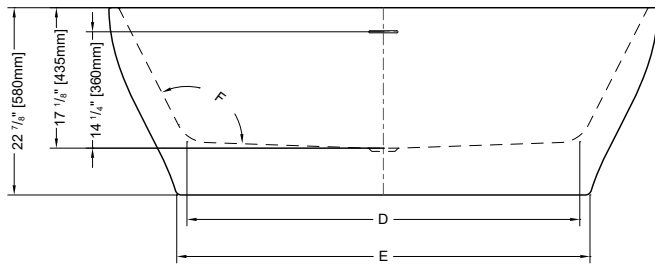

CLEAN SLOTTED OVERFLOW

Tolerance on dimensions: ± 1/4" (6 mm)

MODEL	A	B	C	D	E	F
BZOC5931	59" [1500mm]	56 3/4" [1440mm]	29 1/2" [750mm]	42" [1070mm]	42 1/2" [1080mm]	116°
BZOC6731	66 7/8" [1700mm]	64 5/8" [1640mm]	33 1/2" [850mm]	47 7/8" [1215mm]	50 3/8" [1280mm]	119°