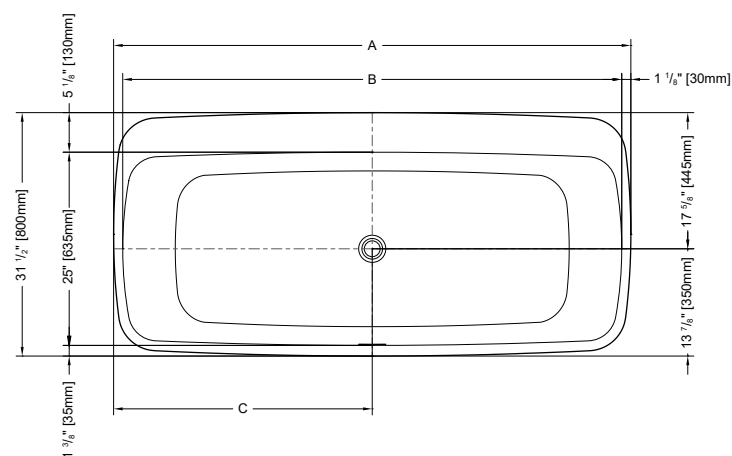

WALTZ

PETITE

59" L x 31 1/2" W x 23" H • Capacity: 58 US gal
1500mm L x 800mm W x 580mm H • Capacity: 220 L

GRANDE

67" L x 31 1/2" W x 23" H • Capacity: 68 US gal
1700mm L x 800mm W x 580mm H • Capacity: 259 L

MODEL	TUB COLOR	PRICE	MODEL	TUB COLOR	PRICE
BZWA5931-18	White	$2,648	BZWA6731-18	White	$2,754

Tub includes white toe touch drain cover

Chrome drain cover (optional)	TUBDRAINCOVER-11	$32
Brushed Nickel drain cover (optional)	TUBDRAINCOVER-25	$37
Matte Black drain cover (optional)	TUBDRAINCOVER-33	$47
Brushed Gold drain cover (optional)	TUBDRAINCOVER-12	$52

NEW

CLEAN SLOTTED
OVERFLOW