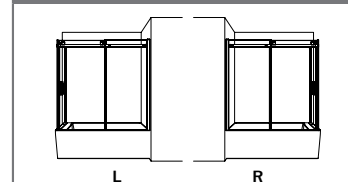

LEFT AND RIGHT INSTALLATION

TUB MODEL BZSE6632R-18
DOOR MODEL NPUST6532R-12-40