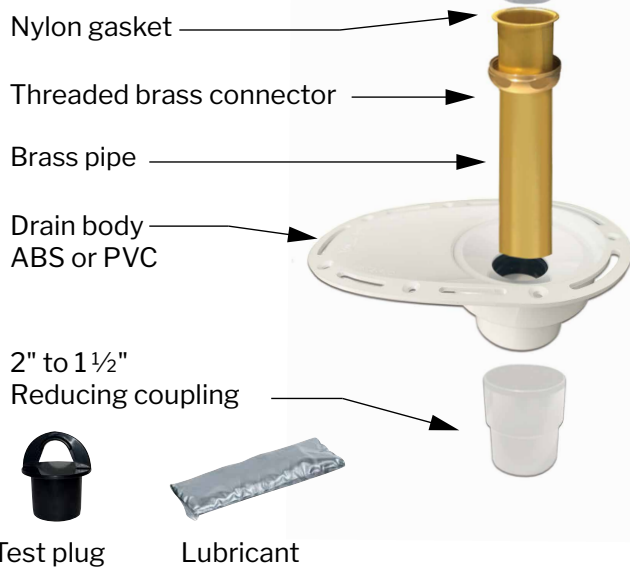

Features & benefits

1. One piece drain and no metal = no rust
2. Available in ABS and PVC
3. Union reduced from 2" to 1 1/2"
4. Light weight
5. Includes test plug and plumbing grease
6. The middle cap can be removed to replace the silicone gasket
7. The narrow drain base allows for an installation closer to the stud
8. The drain is 2 3/4" thick to allow for installations on smaller rafters

Includes

ABS model: **DRAINFC-T-ABS-33 \$190**
 PVC model: **DRAINFC-T-PVC-18 \$190**

RapidConnect[®] Drain

Freestanding tub installation made easy

Features

- Newly redesigned asymmetrical 18 gauge epoxy coated metal deck flange - makes installation in tight spaces easier
- Built-in snap-off test cap - allows for water/air/smoke testing
- Freestanding tub rough-in (install before tile installation) - access below fixture not required
- Low profile design - allows for installation in 8" joist space or greater