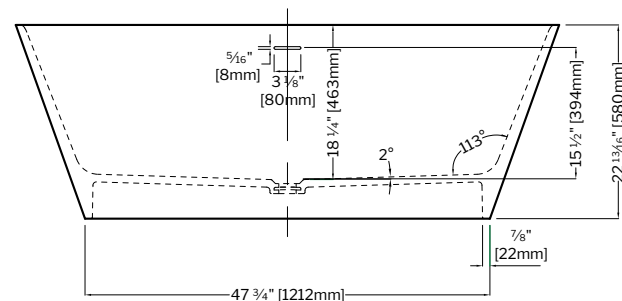

Chrome 11

Dark Chrome 91

Brushed Nickel 25

Brushed Gold 12

CLEAN SLOTTED
OVERFLOW

Tolerance on dimensions: ± 3/8" (10 mm)

To receive the full size paper template for this tub model, simply send us a request indicating code **TMPBTLK6433**. We will gladly mail it to you at no charge.