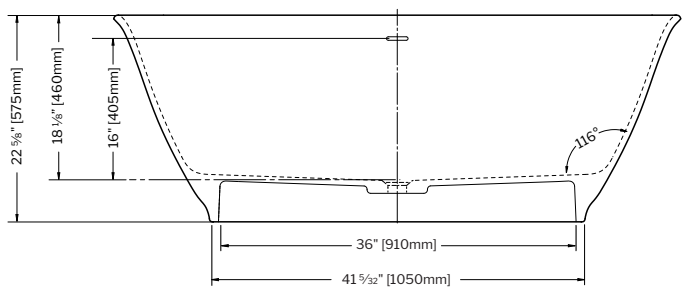

Tolerance on dimensions: ± 3/8" (10 mm)

To receive the full size paper template for this tub model, simply send us a request indicating code **TMPBTCA6229**. We will gladly mail it to you at no charge.