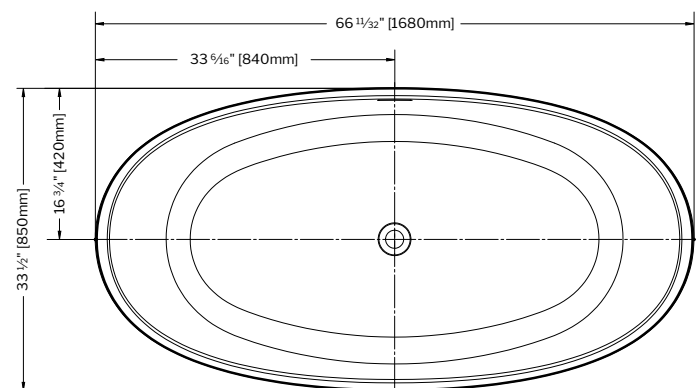

GIA

NEW

66 3/8" L x 33 1/2" W x 22 7/8" H • Capacity: 82 US gal • Net weight 298 lb
1685mm L x 851mm W x 582mm H • Capacity: 310 L • Net weight 135 lb

MODEL	TUB COLOR	PRICE
BTGI6633-18	Matte White	$6,125

Tub includes glossy white toe touch drain cover

Chrome drain cover (optional)	TUBDRAINCOVER-11	$32
Brushed Nickel drain cover (optional)	TUBDRAINCOVER-25	$37
Matte Black drain cover (optional)	TUBDRAINCOVER-33	$47
Brushed Gold drain cover (optional)	TUBDRAINCOVER-12	$52

NEW