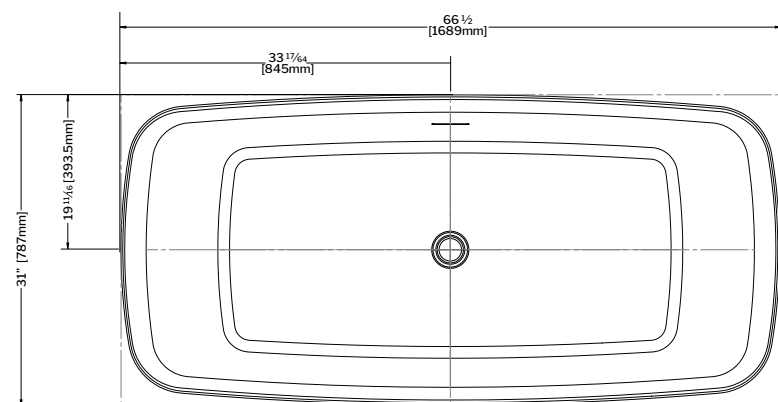

LYS matte exterior / glossy interior

NEW

66 1/2" L x 31" W x 23 1/8" H • Capacity: 76 US gal • Net weight 298 lb
1690mm L x 787mm W x 588mm H • Capacity: 287 L • Net weight 135 kg

MODEL	TUB COLOR	PRICE
BTLY6631-18MG	Interior Glossy White Exterior Matte White	$5,828
BTLY6631-1819MG	Interior Glossy White Exterior Matte Dark Stone Grey	$5,828

Tub includes white toe touch drain cover

Chrome drain cover (optional)	TUBDRAINCOVER-SS-11	$57
Brushed Nickel drain cover (optional)	TUBDRAINCOVER-SS-25	$90
Matte Black drain cover (optional)	TUBDRAINCOVER-SS-33	$104
Brushed Gold drain cover (optional)	TUBDRAINCOVER-SS-12	$104

TUBDRAINCOVER-SS-_, compatible only with Calla and Lys tubs.

Tolerance on dimensions: ± 3/8" (10 mm)

To receive the full size paper template for this tub model, simply send us a request indicating code **TMPBTLY6631**. We will gladly mail it to you at no charge.

ABS model: **DRAINFC-T-ABS-33** $190
PVC model: **DRAINFC-T-PVC-18** $190

NEW

LYS