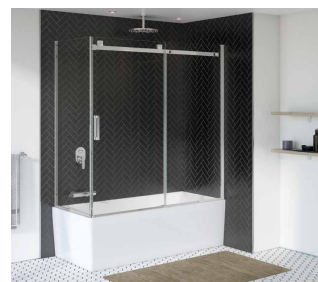

SEQUENCE

66" L x 32" W x 21" H • Capacity: 73 US gal
1676mm L x 813mm W x 533mm H • Capacity: 277 L

MODEL	TUB COLOR	PRICE
BZSE6632R-18	White	$2,499
BZSE6632L-18	White	$2,499

Tub includes white toe touch drain cover

Chrome drain cover (optional)	TUBDRAINCOVER-11	$32
Brushed Nickel drain cover (optional)	TUBDRAINCOVER-25	$37
Matte Black drain cover (optional)	TUBDRAINCOVER-33	$47
Brushed Gold drain cover (optional)	TUBDRAINCOVER-12	$52

NEW

Tolerance on dimensions: ± 1/4" (6 mm)

COMPATIBLE FLEURCO TUB ENCLOSURES see page 64

SKYLINE

BZSE6632R-18 Right-side drain

BZSE6632L-18 Left-side drain

SEQUENCE

10
year limited
warranty

FEATURES

- Built-in deck to mount faucet* (left or right installation)
  *We recommend to provide an access panel from behind the wall to service the faucets
- Integrated tiling flange for installation against the wall
- White drain cover included
- Clean slotted overflow
- Compatible with Fleurco Gemini Plus, Horizon and Skyline shower doors

Products and specifications are subject to change without notice.

NEW

FLEURCO™connect
FREESTANDING TUB INSTALLATION MADE EASY

ABS model: **DRAINFC-T-ABS-33 $190**
PVC model: **DRAINFC-T-PVC-18 $190**