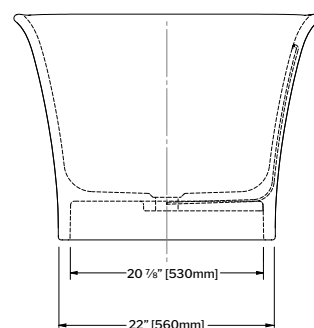

CLEAN SLOTTED
OVERFLOW

Tolerance on dimensions: ± 3/8" (10 mm)

To receive the full size paper template for this tub model, simply send us a request indicating code **TMPBTLY6631**. We will gladly mail it to you at no charge.