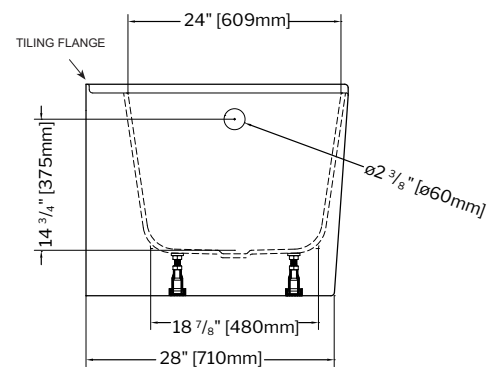

KAPELLE

59" L x 29 1/2" W x 24" H • Capacity: 57 US gal
1500mm L x 750mm W x 605mm H • Capacity: 215 L

MODEL	TUB COLOR	PRICE
BKA5929R-18	White	$3,135
BKA5929L-18	White	$3,135

Drain and overflow not included. See SlideOn™ drain option on page 68.