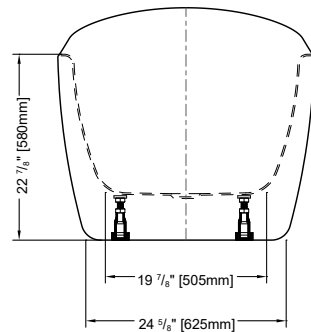

67" L x 31 1/2" W x 28 1/2" H • Capacity: 60 US gal
1695mm L x 800mm W x 725mm H • Capacity: 227 L

MODEL	TUB COLOR	PRICE	MODEL	TUB COLOR	PRICE
BZAR5931-18	White	\$2,722	BZAR6731-18	White	\$2,817

Tub includes white toe touch drain cover

NEW

CLEAN SLOTTED OVERFLOW

Tolerance on dimensions: ± 1/4" (6 mm)

MODEL	A	B	C	D	E
BZAR5931	59" [1495mm]	29 1/2" [750mm]	40 1/8" [1020mm]	45 1/4" [1150mm]	110°
BZAR6731	66 7/8" [1695mm]	33 3/8" [850mm]	43 5/8" [1110mm]	50 1/4" [1275mm]	115°