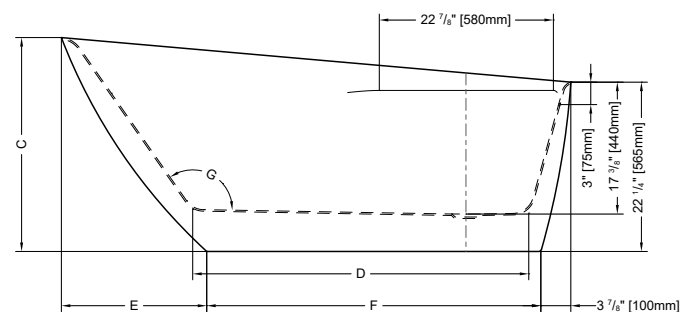

RHAPSODY

PETITE

59" L x 31 1/2" W x 27 3/8" H • Capacity: 54 US gal
1500mm L x 800mm W x 695mm H • Capacity: 203 L

GRANDE

66 7/8" L x 31 1/2" W x 28 1/8" H • Capacity: 63 US gal
1700mm L x 800mm W x 715mm H • Capacity: 238 L

MODEL	TUB COLOR	PRICE	MODEL	TUB COLOR	PRICE
BRH5931-18	White	$3,273	BRH6731-18	White	$3,379

Tub includes white toe touch drain cover

Chrome drain cover (optional)	TUBDRAINCOVER-11	$32
Brushed Nickel drain cover (optional)	TUBDRAINCOVER-25	$37
Matte Black drain cover (optional)	TUBDRAINCOVER-33	$47
Brushed Gold drain cover (optional)	TUBDRAINCOVER-12	$52

NEW

CLEAN SLOTTED
OVERFLOW

Tolerance on dimensions: ± 1/4" (6 mm)

MODEL	A	B	C	D	E	F	G	H
BRH5931	59" [1500mm]	26 5/8" [675mm]	27 3/8" [695mm]	39 3/4" [1010mm]	15 3/4" [400mm]	39 3/8" [1000mm]	121°	22 7/8" [580mm]
BRH6731	66 7/8" [1700mm]	27 1/2" [700mm]	28 7/8" [715mm]	44 1/8" [1120mm]	19 1/8" [485mm]	43 7/8" [1115mm]	126°	23 1/2" [595mm]

To receive the full size paper template for this tub model, simply send us a request indicating code **TMPBRH5931** for petite, or **TMPBRH6731** for grande. We will gladly mail it to you at no charge.

FLEURCO connect
FREESTANDING TUB INSTALLATION MADE EASY

ABS model: **DRAINFC-T-ABS-33 $190**
PVC model: **DRAINFC-T-PVC-18 $190**

RHAPSODY OPUS