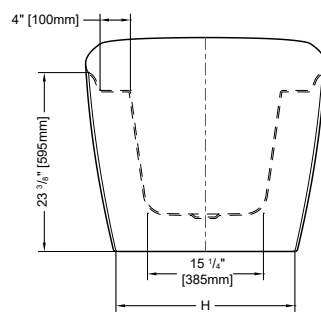

CLEAN SLOTTED
OVERFLOW