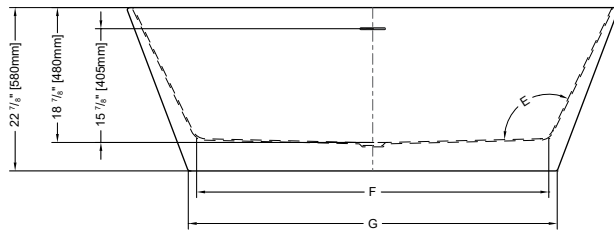

Tolerance on dimensions: ± 1/4" (6 mm)

MODEL	A	B	C	D	E	F	G	H	I
BCA5631	56 1/8" [1425mm]	28" [715mm]	31" [785mm]	15 1/2" [395mm]	115°	38 3/8" [975mm]	40 3/4" [1035mm]	21 3/8" [545mm]	25 1/8" [635mm]
BCA6829	68 7/8" [1750mm]	34 1/2" [875mm]	29 1/2" [750mm]	14 3/4" [375mm]	117°	49 1/4" [1250mm]	51 5/8" [1310mm]	19 7/8" [505mm]	23 5/8" [600mm]

To receive the full size paper template for this tub model, simply send us a request indicating code **TMPBCA5631** for petite, or **TMPBCA6829** for grande. We will gladly mail it to you at no charge.

NEW **FLEURCO connect**
FREESTANDING TUB INSTALLATION MADE EASY

ABS model: **DRAINFC-T-ABS-33 $190**
PVC model: **DRAINFC-T-PVC-18 $190**