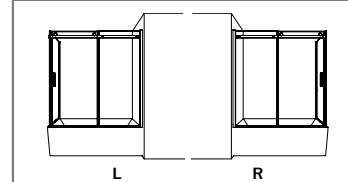

LEFT AND RIGHT INSTALLATION

SKYLINE 2 SIDED SLIDING TUB DOOR, FIXED PANEL, WITH 32" RETURN PANEL

5/16" (8 mm) Tempered clear glass • 66" Height

MIN. - MAX.	APPROX. ENTRY	MODEL	PRICE (INDICATE FINISH CODE)		
			CHROME (11)	BRUSHED NICKEL (25)	MATTE BLACK (33)
61" to 65" W	24 1/4" to 28 1/4"	NSST265L32L-F-40	$2,229	$2,271	$2,352
61" to 65" W	24 1/4" to 28 1/4"	NSST265R32R-_-40	$2,229	$2,271	$2,352

TUB	DIMENSION	PRICE
BZSE6632LorR-18	66"L x 32"W x 21"H	$2,499

RETURN PANEL

32" RP = 29 1/4" to 29 7/8"