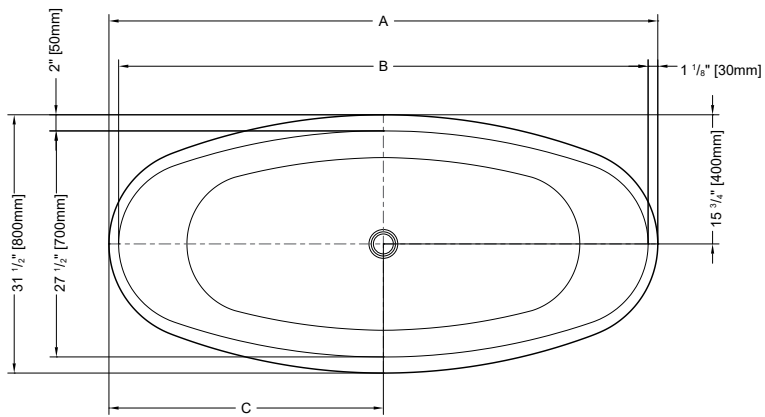

CLEAN SLOTTED OVERFLOW

Tolerance on dimensions: ± 1/4" (6 mm)

MODEL	A	B	C	D	E	F
BZOC5931	59" [1500mm]	56 3/4" [1440mm]	29 1/2" [750mm]	42" [1070mm]	42 1/2" [1080mm]	116°
BZOC6731	66 7/8" [1700mm]	64 5/8" [1640mm]	33 1/2" [850mm]	47 7/8" [1215mm]	50 3/8" [1280mm]	119°