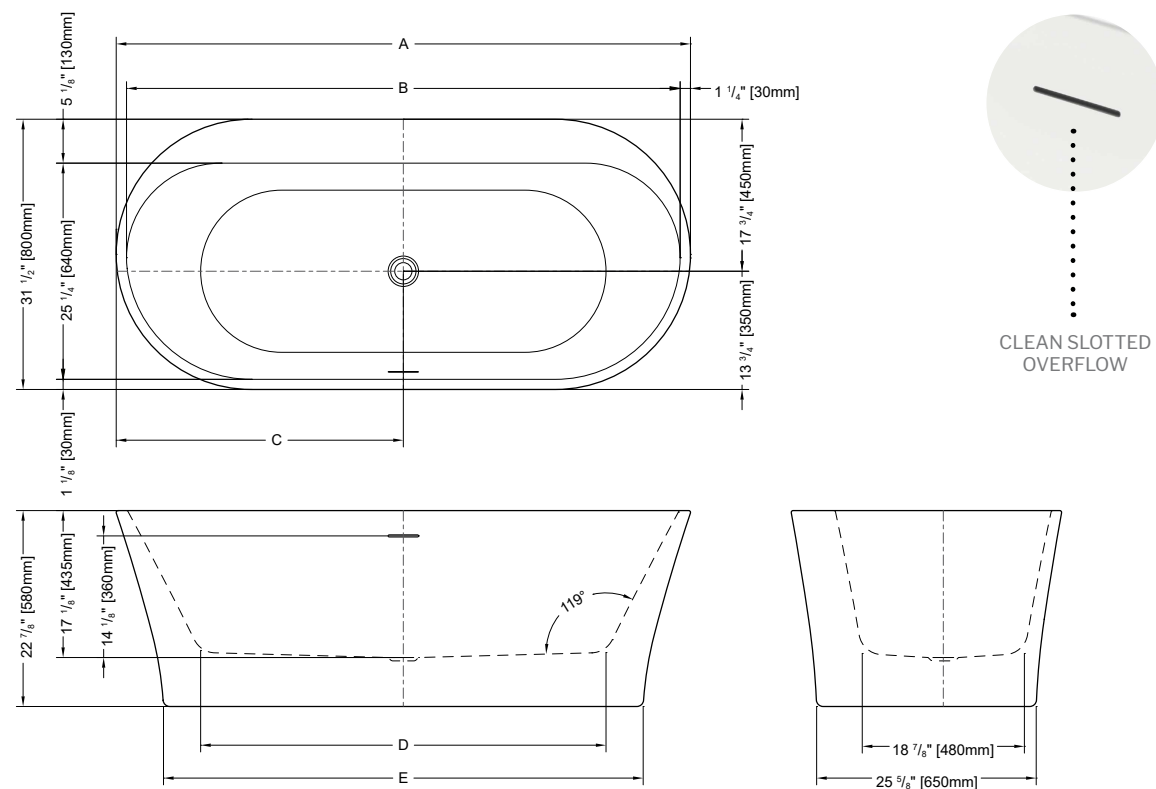

LIBRETTO

PETITE

59" L x 31 1/2" W x 23" H • Capacity: 54 US gal
1500mm L x 800mm W x 580mm H • Capacity: 205 L

GRANDE

67" L x 31 1/2" W x 23" H • Capacity: 62 US gal
1700mm L x 800mm W x 580mm H • Capacity: 235 L

MODEL	TUB COLOR	PRICE	MODEL	TUB COLOR	PRICE
BZLI5931-18	White	$2,690	BZLI6731-18	White	$2,796

Tub includes white toe touch drain cover

Chrome drain cover (optional)	TUBDRAINCOVER-11	$32
Brushed Nickel drain cover (optional)	TUBDRAINCOVER-25	$37
Matte Black drain cover (optional)	TUBDRAINCOVER-33	$47
Brushed Gold drain cover (optional)	TUBDRAINCOVER-12	$52

NEW