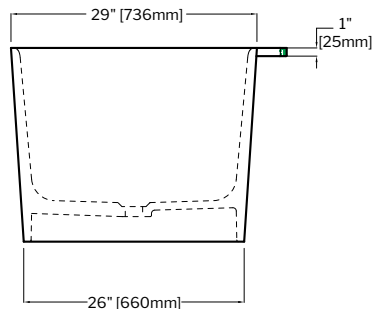

Chrome 11

Dark Chrome 91

Brushed Nickel 25

Brushed Gold 12

CLEAN SLOTTED
OVERFLOW

Tolerance on dimensions: ± 3/8" (10 mm)

To receive the full size paper template for this tub model, simply send us a request indicating code **TMPBTLK6433**. We will gladly mail it to you at no charge.