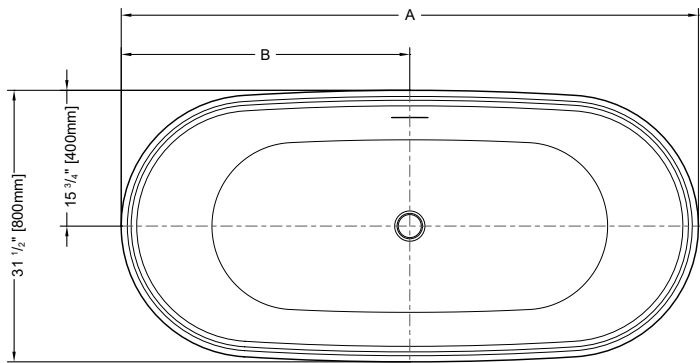

NEW

CLEAN SLOTTED OVERFLOW

Tolerance on dimensions: ± 1/4" (6 mm)

MODEL	A	B	C	D	E
BZMA5931	59" [1500mm]	29 1/2" [750mm]	40 1/8" [1020mm]	45 1/4" [1150mm]	113°
BZMA6731	66 7/8" [1700mm]	33 1/2" [850mm]	45 7/8" [1165mm]	53 1/8" [1350mm]	117°