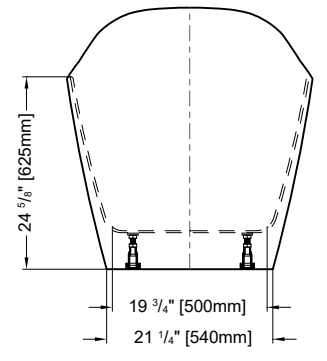

NEW

CLEAN SLOTTED OVERFLOW

Tolerance on dimensions: ± 1/4" (6 mm)

To receive the full size paper template for this tub model, simply send us a request indicating code **TMPBM06431**. We will gladly mail it to you at no charge.