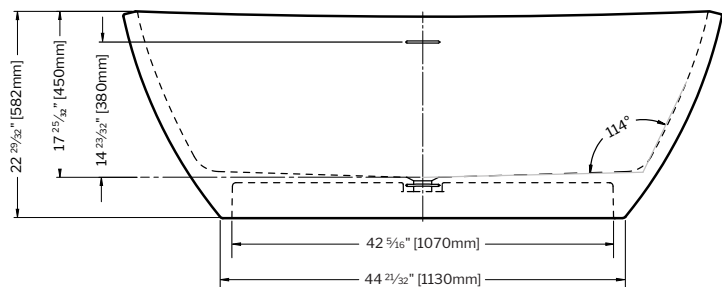

GIA

NEW

66 3/8" L x 33 1/2" W x 22 7/8" H • Capacity: 82 US gal • Net weight 298 lb
1685mm L x 851mm W x 582mm H • Capacity: 310 L • Net weight 135 lb

MODEL	TUB COLOR	PRICE
BTGI6633-18	Matte White	$6,125

Tub includes glossy white toe touch drain cover

Chrome drain cover (optional)	TUBDRAINCOVER-11	$32
Brushed Nickel drain cover (optional)	TUBDRAINCOVER-25	$37
Matte Black drain cover (optional)	TUBDRAINCOVER-33	$47
Brushed Gold drain cover (optional)	TUBDRAINCOVER-12	$52

NEW