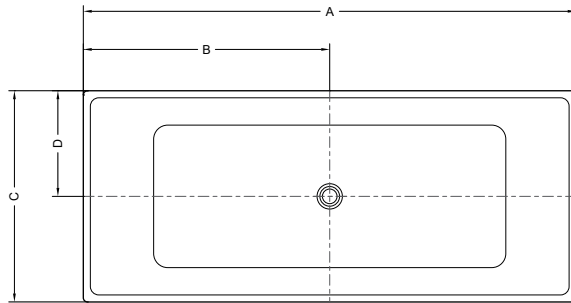

CALANDO

PETITE

56" L x 31" W x 23" H • Capacity: 77 US gal
1425mm L x 785mm W x 580mm H • Capacity: 292 L

GRANDE

68 ¾" L x 29 ½" W x 23" H • Capacity: 88 US gal
1750mm L x 750mm W x 580mm H • Capacity: 333 L

MODEL	TUB COLOR	PRICE	MODEL	TUB COLOR	PRICE
BCA5631-18	White	$3,125	BCA6829-18	White	$3,337

Tub includes white toe touch drain cover

Chrome drain cover (optional)	TUBDRAINCOVER-11	$32
Brushed Nickel drain cover (optional)	TUBDRAINCOVER-25	$37
Matte Black drain cover (optional)	TUBDRAINCOVER-33	$47
Brushed Gold drain cover (optional)	TUBDRAINCOVER-12	$52

NEW

CLEAN SLOTTED OVERFLOW