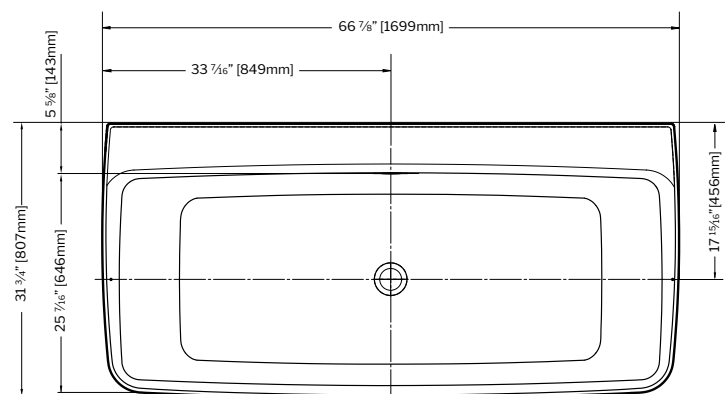

SONORO PLUS

NEW
UPDATED
MODEL

67" L x 32 1/2" W x 22 3/4" H • Capacity: 71 US gal
1700mm L x 825mm W x 580mm H • Capacity: 270 L

MODEL	TUB COLOR	PRICE
BZSN6732-18	White	$2,574

Tub includes white toe touch drain cover

Chrome drain cover (optional)	TUBDRAINCOVER-11	$32
Brushed Nickel drain cover (optional)	TUBDRAINCOVER-25	$37
Matte Black drain cover (optional)	TUBDRAINCOVER-33	$47
Brushed Gold drain cover (optional)	TUBDRAINCOVER-12	$52

NEW

CLEAN SLOTTED
OVERFLOW

Tolerance on dimensions: ± 1/4" (6 mm)

NEW
UPDATED
MODEL