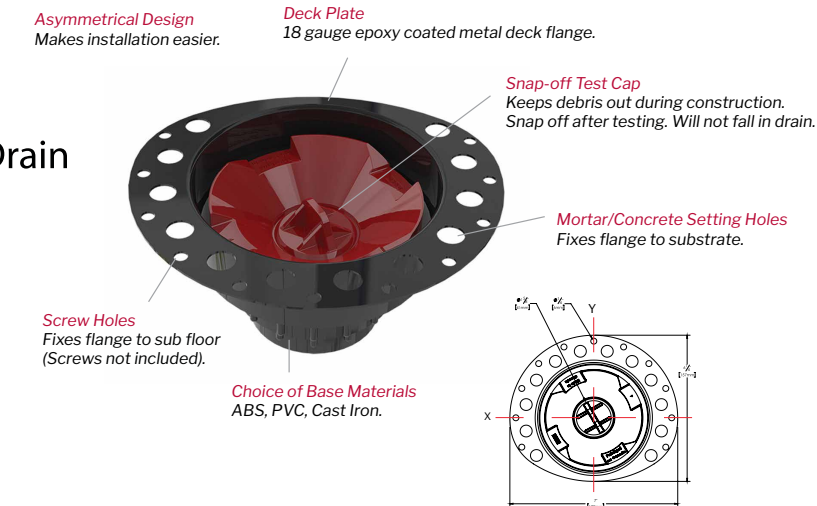

Features & benefits

1. One piece drain and no metal = no rust
2. Available in ABS and PVC
3. Union reduced from 2" to 1 1/2"
4. Light weight
5. Includes test plug and plumbing grease
6. The middle cap can be removed to replace the silicone gasket
7. The narrow drain base allows for an installation closer to the stud
8. The drain is 2 3/4" thick to allow for installations on smaller rafters

Includes

ABS model: **DRAINFC-T-ABS-33 \$190**
 PVC model: **DRAINFC-T-PVC-18 \$190**

RapidConnect[®] Drain

Freestanding tub installation made easy

Features

- Newly redesigned asymmetrical 18 gauge epoxy coated metal deck flange - makes installation in tight spaces easier
- Built-in snap-off test cap - allows for water/air/smoke testing
- Freestanding tub rough-in (install before tile installation) - access below fixture not required
- Low profile design - allows for installation in 8" joist space or greater