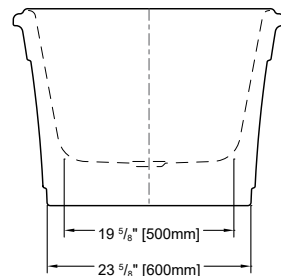

MADRIGAL

PETITE

59" L x 31 1/2" W x 23" H • Capacity: 55 US gal
1500mm L x 800mm W x 580mm H • Capacity: 210 L

GRANDE

67" L x 31 1/2" W x 23" H • Capacity: 67 US gal
1700mm L x 800mm W x 580mm H • Capacity: 255 L

MODEL	TUB COLOR	PRICE	MODEL	TUB COLOR	PRICE
BZMA5931-18	White	$2,722	BZMA6731-18	White	$2,817

Tub includes white toe touch drain cover

Chrome drain cover (optional)	TUBDRAINCOVER-11	$32
Brushed Nickel drain cover (optional)	TUBDRAINCOVER-25	$37
Matte Black drain cover (optional)	TUBDRAINCOVER-33	$47
Brushed Gold drain cover (optional)	TUBDRAINCOVER-12	$52

NEW

CLEAN SLOTTED OVERFLOW

Tolerance on dimensions: ± 1/4" (6 mm)

MODEL	A	B	C	D	E
BZMA5931	59" [1500mm]	29 1/2" [750mm]	40 1/8" [1020mm]	45 1/4" [1150mm]	113°
BZMA6731	66 7/8" [1700mm]	33 1/2" [850mm]	45 7/8" [1165mm]	53 1/8" [1350mm]	117°

To receive the full size paper template for this tub model, simply send us a request indicating code **TMPBZMA5931** for petite, or **TMPBZMA6731** for grande. We will gladly mail it to you at no charge.

ABS model: **DRAINFC-T-ABS-33 $190**
PVC model: **DRAINFC-T-PVC-18 $190**

MADRIGAL