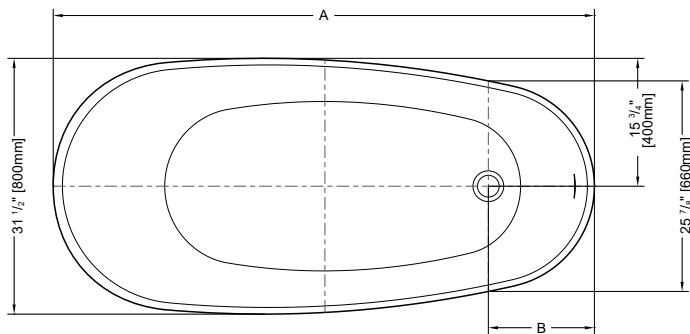

NEW

CLEAN SLOTTED OVERFLOW

Tolerance on dimensions: ± 1/4" (6 mm)

MODEL	A	B	C	D	E
BZVE5931	58 7/8" [1495mm]	11 1/2" [290mm]	39 3/4" [1010mm]	44 1/2" [1130mm]	117°
BZVE6731	66 5/8" [1695mm]	13" [330mm]	43 5/8" [1110mm]	49 1/4" [1250mm]	121°