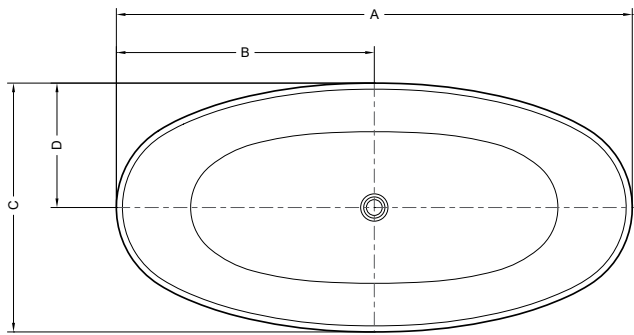

VOCE

PETITE

55" L x 31½" W x 24" H • Capacity: 67 US gal
1400mm L x 800mm W x 610mm H • Capacity: 254 L

GRANDE

67" L x 32¼" W x 23" H • Capacity: 78 US gal
1700mm L x 820mm W x 580mm H • Capacity: 295 L

MODEL	TUB COLOR	PRICE	MODEL	TUB COLOR	PRICE
BV05531-18	White	$2,972	BV06732-18	White	$3,066

Tub includes white toe touch drain cover

- Chrome drain cover (optional)
- Brushed Nickel drain cover (optional)
- Matte Black drain cover (optional)
- Brushed Gold drain cover (optional)

- TUBDRAINCOVER-11 $32
- TUBDRAINCOVER-25 $37
- TUBDRAINCOVER-33 $47
- TUBDRAINCOVER-12 $52

NEW

CLEAN SLOTTED OVERFLOW