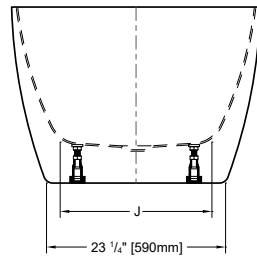

VOCE

PETITE

55" L x 31½" W x 24" H • Capacity: 67 US gal
1400mm L x 800mm W x 610mm H • Capacity: 254 L

GRANDE

67" L x 32¼" W x 23" H • Capacity: 78 US gal
1700mm L x 820mm W x 580mm H • Capacity: 295 L

MODEL	TUB COLOR	PRICE	MODEL	TUB COLOR	PRICE
BV05531-18	White	$2,972	BV06732-18	White	$3,066

Tub includes white toe touch drain cover

- Chrome drain cover (optional)
- Brushed Nickel drain cover (optional)
- Matte Black drain cover (optional)
- Brushed Gold drain cover (optional)

- TUBDRAINCOVER-11 $32
- TUBDRAINCOVER-25 $37
- TUBDRAINCOVER-33 $47
- TUBDRAINCOVER-12 $52

NEW

CLEAN SLOTTED OVERFLOW

Tolerance on dimensions: ± 1/4" (6 mm)

MODEL	A	B	C	D	E	F	G	H	I	J
BV05531	55 1/8" [1400mm]	27 1/2" [700mm]	31 1/2" [800mm]	15 3/4" [400mm]	24" [610mm]	14 7/8" [380mm]	115°	43 1/4" [1100mm]	47 1/4" [1200mm]	20 1/2" [520mm]
BV06732	66 7/8" [1700mm]	33 1/2" [850mm]	32 1/4" [820mm]	16 1/8" [410mm]	22 7/8" [580mm]	15 1/8" [385mm]	125°	47 5/8" [1210mm]	49 1/4" [1250mm]	19 5/8" [500mm]

To receive the full size paper template for this tub model, simply send us a request indicating code **TMPBV05531** for petite, or **TMPBV06732** for grande. We will gladly mail it to you at no charge.

NEW **FLEURCO connect**
FREESTANDING TUB INSTALLATION MADE EASY

ABS model: **DRAINFC-T-ABS-33 $190**
PVC model: **DRAINFC-T-PVC-18 $190**