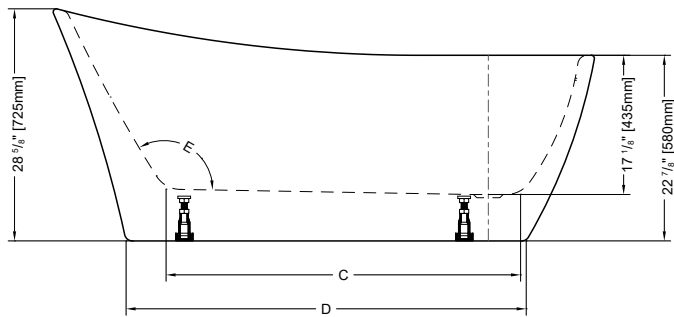

NEW

CLEAN SLOTTED OVERFLOW

Tolerance on dimensions: ± 1/4" (6 mm)

MODEL	A	B	C	D	E
BZVE5931	58 7/8" [1495mm]	11 1/2" [290mm]	39 3/4" [1010mm]	44 1/2" [1130mm]	117°
BZVE6731	66 5/8" [1695mm]	13" [330mm]	43 5/8" [1110mm]	49 1/4" [1250mm]	121°