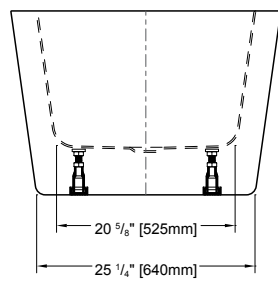

ADAGIO PRO

68 3/4" L x 31 1/4" W x 21 1/4" H • Capacity: 59 US gal
1745mm L x 795mm W x 540mm H • Capacity: 223 L

MODEL	TUB COLOR	PRICE
BLAD6831-18	White	$2,372

Tub includes white toe touch drain cover

Chrome drain cover (optional)	TUBDRAINCOVER-11	$32
Brushed Nickel drain cover (optional)	TUBDRAINCOVER-25	$37
Matte Black drain cover (optional)	TUBDRAINCOVER-33	$47
Brushed Gold drain cover (optional)	TUBDRAINCOVER-12	$52

NEW