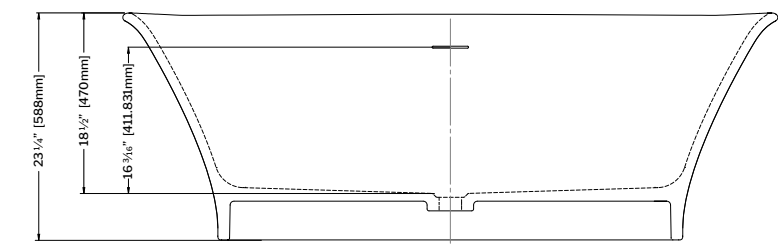

Tolerance on dimensions: ± 3/8" (10 mm)

To receive the full size paper template for this tub model, simply send us a request indicating code **TMPBTLY6631**. We will gladly mail it to you at no charge.