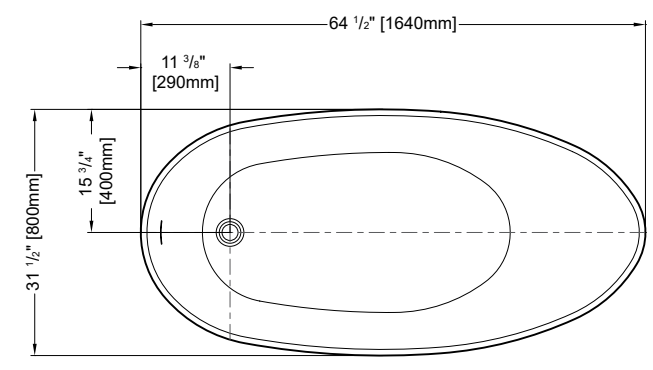

MOLTO

64 1/2" L x 31 1/2" W x 33 1/2" H • Capacity: 67 US gal
1640mm L x 800mm W x 850mm H • Capacity: 254 L

MODEL	TUB COLOR	PRICE
BMO6431-18	White	$3,909

Tub includes white toe touch drain cover

Chrome drain cover (optional)	TUBDRAINCOVER-11	$32
Brushed Nickel drain cover (optional)	TUBDRAINCOVER-25	$37
Matte Black drain cover (optional)	TUBDRAINCOVER-33	$47
Brushed Gold drain cover (optional)	TUBDRAINCOVER-12	$52

NEW