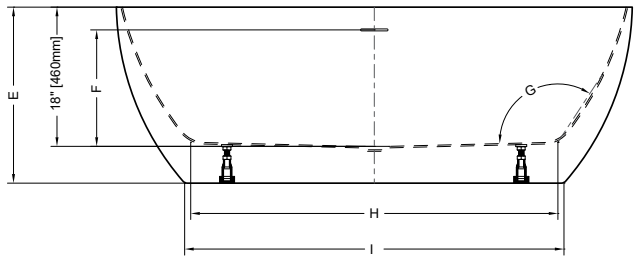

- TUBDRAINCOVER-11 \$32
- TUBDRAINCOVER-25 \$37
- TUBDRAINCOVER-33 \$47
- TUBDRAINCOVER-12 \$52

NEW

CLEAN SLOTTED OVERFLOW

Tolerance on dimensions: ± 1/4" (6 mm)

MODEL	A	B	C	D	E	F	G	H	I	J
BV05531	55 1/8" [1400mm]	27 1/2" [700mm]	31 1/2" [800mm]	15 3/4" [400mm]	24" [610mm]	14 7/8" [380mm]	115°	43 1/4" [1100mm]	47 1/4" [1200mm]	20 1/2" [520mm]
BV06732	66 7/8" [1700mm]	33 1/2" [850mm]	32 1/4" [820mm]	16 1/8" [410mm]	22 7/8" [580mm]	15 1/8" [385mm]	125°	47 5/8" [1210mm]	49 1/4" [1250mm]	19 5/8" [500mm]