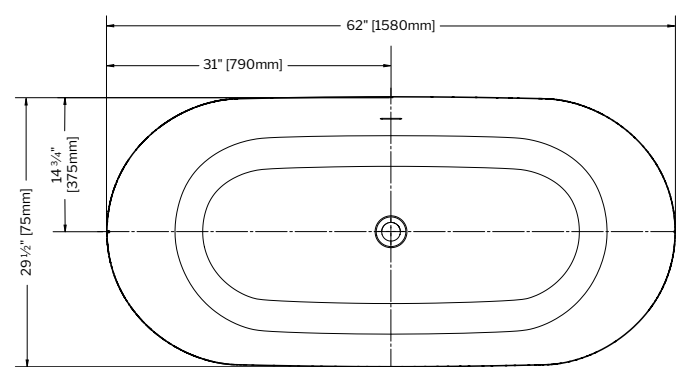

Tolerance on dimensions: ± 3/8" (10 mm)

To receive the full size paper template for this tub model, simply send us a request indicating code **TMPBTCA6229**. We will gladly mail it to you at no charge.