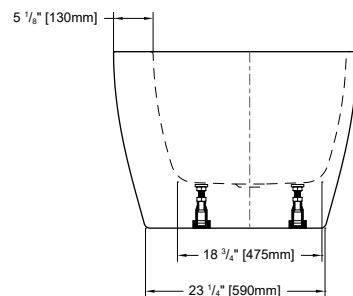

WALTZ

PETITE

59" L x 31 1/2" W x 23" H • Capacity: 58 US gal
1500mm L x 800mm W x 580mm H • Capacity: 220 L

GRANDE

67" L x 31 1/2" W x 23" H • Capacity: 68 US gal
1700mm L x 800mm W x 580mm H • Capacity: 259 L

MODEL	TUB COLOR	PRICE	MODEL	TUB COLOR	PRICE
BZWA5931-18	White	$2,648	BZWA6731-18	White	$2,754

Tub includes white toe touch drain cover

Chrome drain cover (optional)	TUBDRAINCOVER-11	$32
Brushed Nickel drain cover (optional)	TUBDRAINCOVER-25	$37
Matte Black drain cover (optional)	TUBDRAINCOVER-33	$47
Brushed Gold drain cover (optional)	TUBDRAINCOVER-12	$52

NEW

CLEAN SLOTTED
OVERFLOW