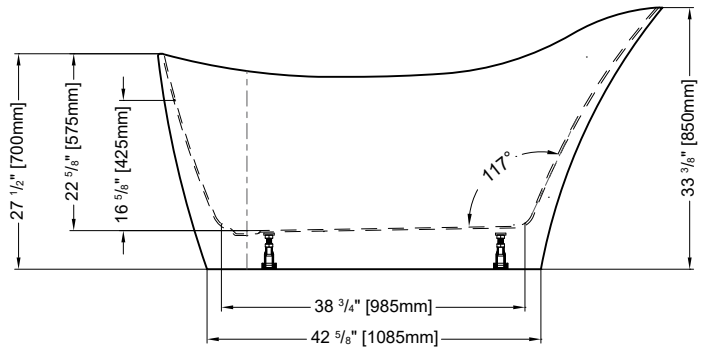

NEW

CLEAN SLOTTED OVERFLOW

Tolerance on dimensions: ± 1/4" (6 mm)

To receive the full size paper template for this tub model, simply send us a request indicating code **TMPBM06431**. We will gladly mail it to you at no charge.