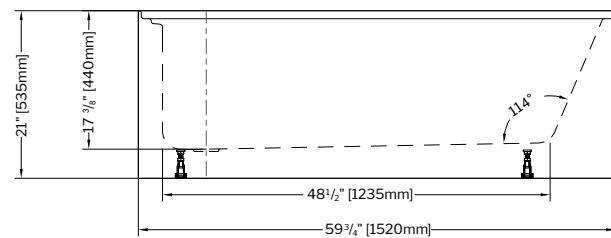

MOTIF

60" L x 30" W x 21" H • Capacity: 62 US gal
1520mm L x 762mm W x 535mm H • Capacity: 235 L

60" L x 32" W x 21" H • Capacity: 69 US gal
1520mm L x 813mm W x 535mm H • Capacity: 261 L

MODEL	TUB COLOR	PRICE	MODEL	TUB COLOR	PRICE
BZM06030R-18	White	$1,683	BZM06032R-18	White	$1,694
BZM06030L-18	White	$1,683	BZM06032L-18	White	$1,694

Drain and overflow not included. See SlideOn™ drain option on page 68.