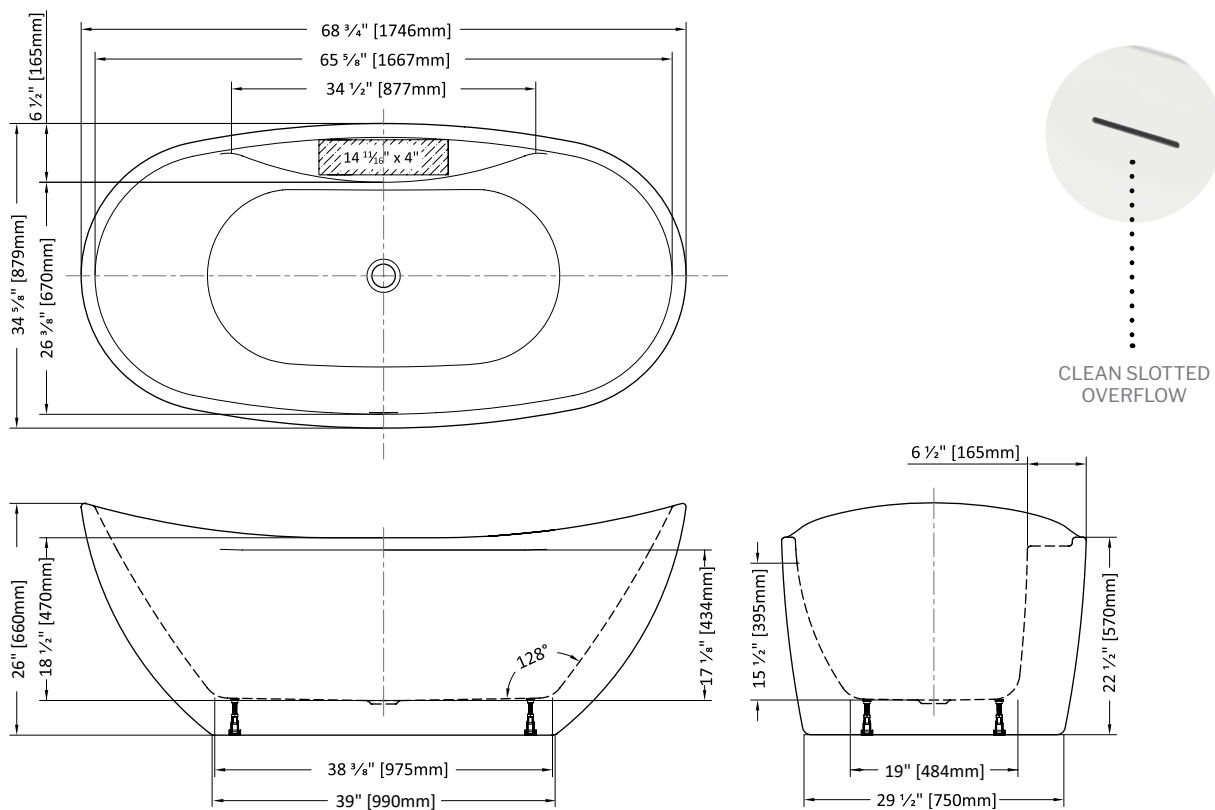

OSSIA

68 3/4" L x 34 3/4" W x 26" H • Capacity: 73 US gal
1746mm L x 879mm W x 660mm H • Capacity: 279 L

MODEL	TUB COLOR	PRICE
BLOS6935-18	White	$2,595

Tub includes white toe touch drain cover

Chrome drain cover (optional)	TUBDRAINCOVER-11	$32
Brushed Nickel drain cover (optional)	TUBDRAINCOVER-25	$37
Matte Black drain cover (optional)	TUBDRAINCOVER-33	$47
Brushed Gold drain cover (optional)	TUBDRAINCOVER-12	$52

NEW