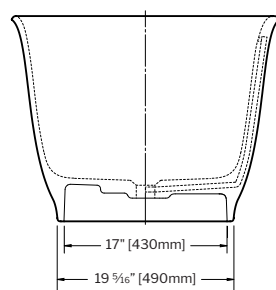

Tolerance on dimensions: ± 3/8" (10 mm)

To receive the full size paper template for this tub model, simply send us a request indicating code **TMPBTCA6229**. We will gladly mail it to you at no charge.