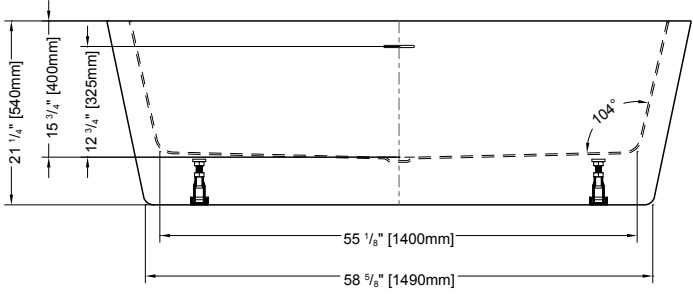

ADAGIO PRO

68 3/4" L x 31 1/4" W x 21 1/4" H • Capacity: 59 US gal
1745mm L x 795mm W x 540mm H • Capacity: 223 L

MODEL	TUB COLOR	PRICE
BLAD6831-18	White	$2,372

Tub includes white toe touch drain cover

Chrome drain cover (optional)	TUBDRAINCOVER-11	$32
Brushed Nickel drain cover (optional)	TUBDRAINCOVER-25	$37
Matte Black drain cover (optional)	TUBDRAINCOVER-33	$47
Brushed Gold drain cover (optional)	TUBDRAINCOVER-12	$52

NEW

Tolerance on dimensions: ± 1/4" (6 mm)

To receive the full size paper template for this tub model, simply send us a request indicating code **TMPBLAD6831**. We will gladly mail it to you at no charge.