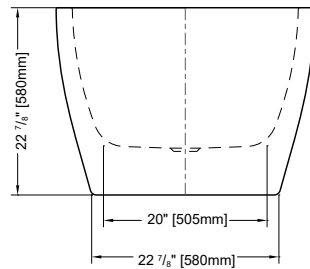

OCTAVE

PETITE

59" L x 31 1/2" W x 23" H • Capacity: 54 US gal
1500mm L x 800mm W x 580mm H • Capacity: 203 L

GRANDE

67" L x 31 1/2" W x 23" H • Capacity: 66 US gal
1700mm L x 800mm W x 580mm H • Capacity: 248 L

MODEL	TUB COLOR	PRICE	MODEL	TUB COLOR	PRICE
BZOC5931-18	White	$2,616	BZOC6731-18	White	$2,722

Tub includes white toe touch drain cover

Chrome drain cover (optional)	TUBDRAINCOVER-11	$32
Brushed Nickel drain cover (optional)	TUBDRAINCOVER-25	$37
Matte Black drain cover (optional)	TUBDRAINCOVER-33	$47
NEW Brushed Gold drain cover (optional)	TUBDRAINCOVER-12	$52

CLEAN SLOTTED OVERFLOW

Tolerance on dimensions: ± 1/4" (6 mm)

MODEL	A	B	C	D	E	F
BZOC5931	59" [1500mm]	56 3/4" [1440mm]	29 1/2" [750mm]	42" [1070mm]	42 1/2" [1080mm]	116°
BZOC6731	66 7/8" [1700mm]	64 5/8" [1640mm]	33 1/2" [850mm]	47 7/8" [1215mm]	50 3/8" [1280mm]	119°

To receive the full size paper template for this tub model, simply send us a request indicating code **TMPBZOC5931** for petite, or **TMPBZOC6731** for grande. We will gladly mail it to you at no charge.

ABS model: **DRAINFC-T-ABS-33 $190**
PVC model: **DRAINFC-T-PVC-18 $190**