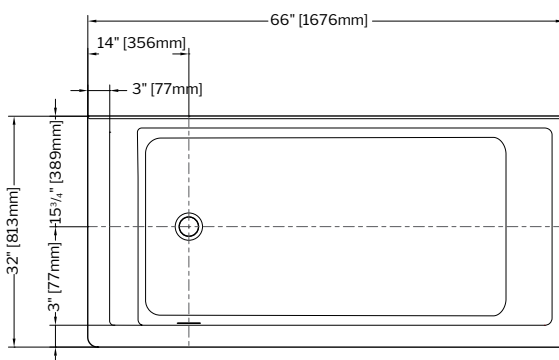

SEQUENCE

66" L x 32" W x 21" H • Capacity: 73 US gal
1676mm L x 813mm W x 533mm H • Capacity: 277 L

MODEL	TUB COLOR	PRICE
BZSE6632R-18	White	$2,499
BZSE6632L-18	White	$2,499

Tub includes white toe touch drain cover

Chrome drain cover (optional)	TUBDRAINCOVER-11	$32
Brushed Nickel drain cover (optional)	TUBDRAINCOVER-25	$37
Matte Black drain cover (optional)	TUBDRAINCOVER-33	$47
Brushed Gold drain cover (optional)	TUBDRAINCOVER-12	$52

NEW

Tolerance on dimensions: ± 1/4" (6 mm)