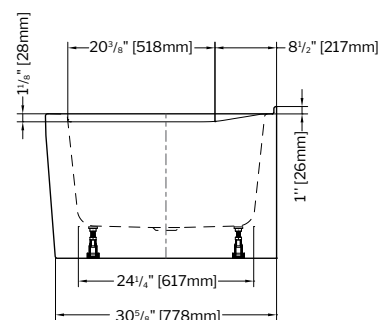

CLEAN SLOTTED
OVERFLOW

SEQUENCE

66" L x 32" W x 21" H • Capacity: 73 US gal
1676mm L x 813mm W x 533mm H • Capacity: 277 L

MODEL	TUB COLOR	PRICE
BZSE6632R-18	White	$2,499
BZSE6632L-18	White	$2,499

Tub includes white toe touch drain cover

Chrome drain cover (optional)	TUBDRAINCOVER-11	$32
Brushed Nickel drain cover (optional)	TUBDRAINCOVER-25	$37
Matte Black drain cover (optional)	TUBDRAINCOVER-33	$47
Brushed Gold drain cover (optional)	TUBDRAINCOVER-12	$52

NEW

Tolerance on dimensions: ± 1/4" (6 mm)