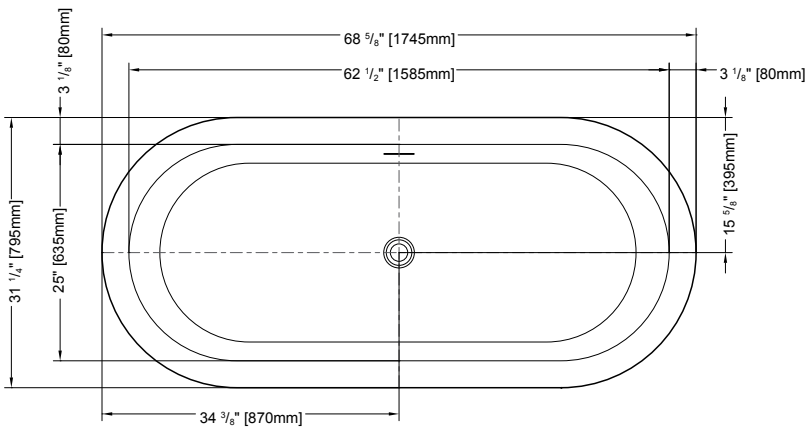

ADAGIO PRO

68 3/4" L x 31 1/4" W x 21 1/4" H • Capacity: 59 US gal
1745mm L x 795mm W x 540mm H • Capacity: 223 L

MODEL	TUB COLOR	PRICE
BLAD6831-18	White	$2,372

Tub includes white toe touch drain cover

Chrome drain cover (optional)	TUBDRAINCOVER-11	$32
Brushed Nickel drain cover (optional)	TUBDRAINCOVER-25	$37
Matte Black drain cover (optional)	TUBDRAINCOVER-33	$47
Brushed Gold drain cover (optional)	TUBDRAINCOVER-12	$52

NEW