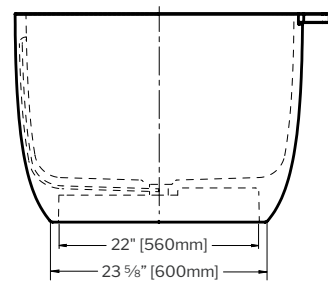

Chrome 11

Dark Chrome 91

Brushed Nickel 25

Brushed Gold 12

CLEAN SLOTTED
OVERFLOW

Tolerance on dimensions: ± 3/8" (10 mm)

To receive the full size paper template for this tub model, simply send us a request indicating code **TMPBTLU6335**. We will gladly mail it to you at no charge.