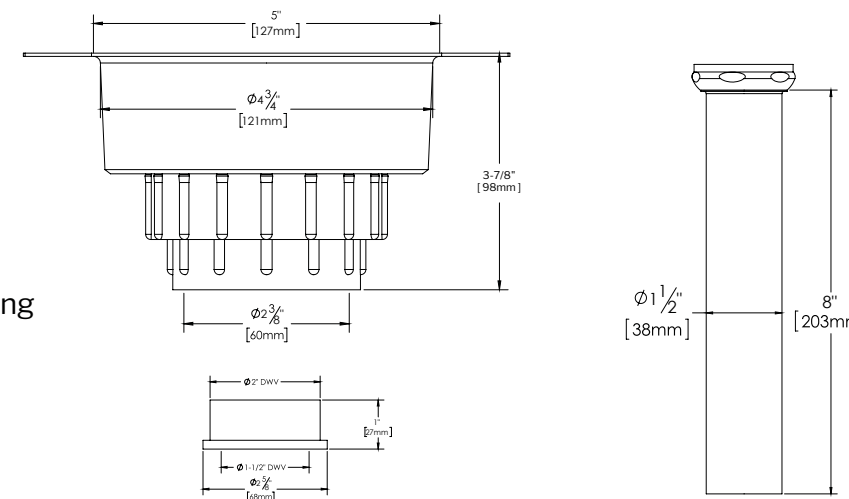

Includes

- Chrome on brass flanged tube with lock nut and poly washer
- **RapidConnect®** Drain assembly
- 2" x 1 1/2" ABS or PVC reducing bushing
- Cutting template