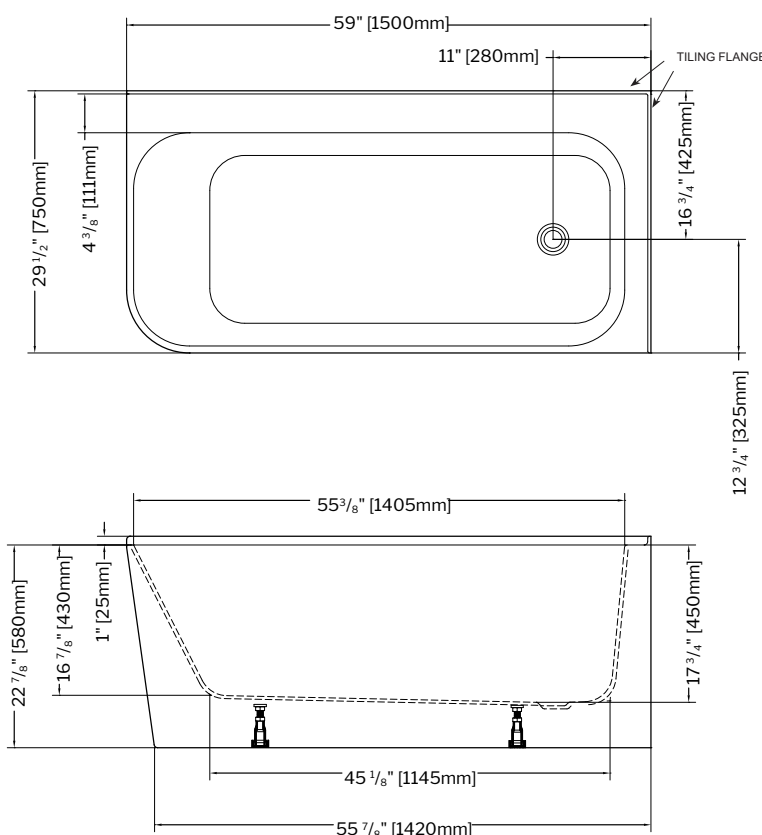

KAPELLE

59" L x 29 1/2" W x 24" H • Capacity: 57 US gal
1500mm L x 750mm W x 605mm H • Capacity: 215 L

MODEL	TUB COLOR	PRICE
BKA5929R-18	White	$3,135
BKA5929L-18	White	$3,135

Drain and overflow not included. See SlideOn™ drain option on page 68.