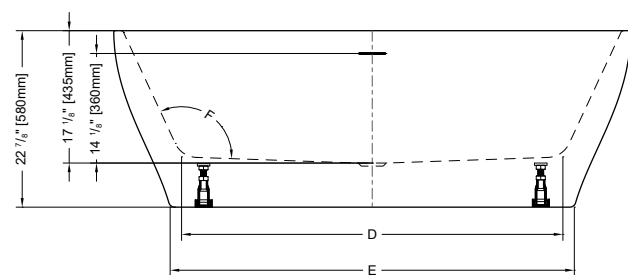

WALTZ

PETITE

59" L x 31 1/2" W x 23" H • Capacity: 58 US gal
1500mm L x 800mm W x 580mm H • Capacity: 220 L

GRANDE

67" L x 31 1/2" W x 23" H • Capacity: 68 US gal
1700mm L x 800mm W x 580mm H • Capacity: 259 L

MODEL	TUB COLOR	PRICE	MODEL	TUB COLOR	PRICE
BZWA5931-18	White	$2,648	BZWA6731-18	White	$2,754

Tub includes white toe touch drain cover

Chrome drain cover (optional)	TUBDRAINCOVER-11	$32
Brushed Nickel drain cover (optional)	TUBDRAINCOVER-25	$37
Matte Black drain cover (optional)	TUBDRAINCOVER-33	$47
Brushed Gold drain cover (optional)	TUBDRAINCOVER-12	$52

NEW

CLEAN SLOTTED
OVERFLOW