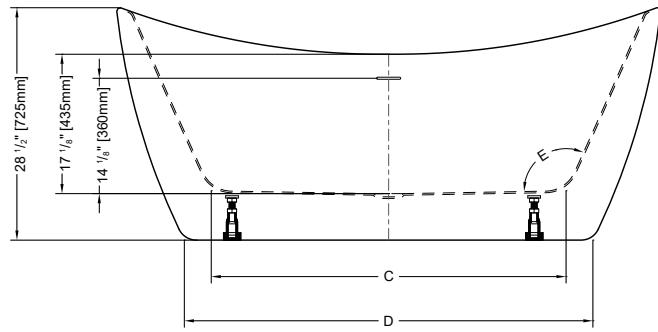

NEW

CLEAN SLOTTED OVERFLOW

Tolerance on dimensions: ± 1/4" (6 mm)

MODEL	A	B	C	D	E
BZAR5931	59" [1495mm]	29 1/2" [750mm]	40 1/8" [1020mm]	45 1/4" [1150mm]	110°
BZAR6731	66 7/8" [1695mm]	33 3/8" [850mm]	43 5/8" [1110mm]	50 1/4" [1275mm]	115°