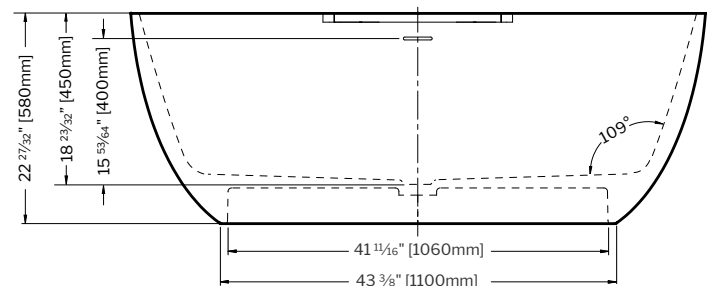

Chrome 11

Dark Chrome 91

Brushed Nickel 25

Brushed Gold 12

CLEAN SLOTTED
OVERFLOW

Tolerance on dimensions: ± 3/8" (10 mm)

To receive the full size paper template for this tub model, simply send us a request indicating code **TMPBTLU6335**. We will gladly mail it to you at no charge.