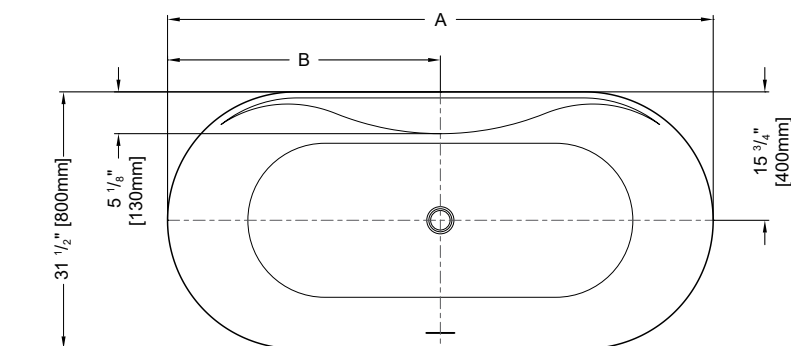

ALTO

PETITE

58" L x 31 1/2" W x 23" H • Capacity: 62 US gal
1475mm L x 800mm W x 580mm H • Capacity: 235 L

GRANDE

67" L x 31 1/2" W x 23" H • Capacity: 67 US gal
1700mm L x 800mm W x 580mm H • Capacity: 255 L

MODEL	TUB COLOR	PRICE	MODEL	TUB COLOR	PRICE
BAL5831-18	White	$3,061	BAL6731-18	White	$3,167

Tub includes white toe touch drain cover

Chrome drain cover (optional)	TUBDRAINCOVER-11	$32
Brushed Nickel drain cover (optional)	TUBDRAINCOVER-25	$37
Matte Black drain cover (optional)	TUBDRAINCOVER-33	$47
NEW Brushed Gold drain cover (optional)	TUBDRAINCOVER-12	$52