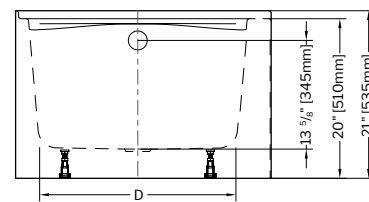

BZM060_L
Left-side drain