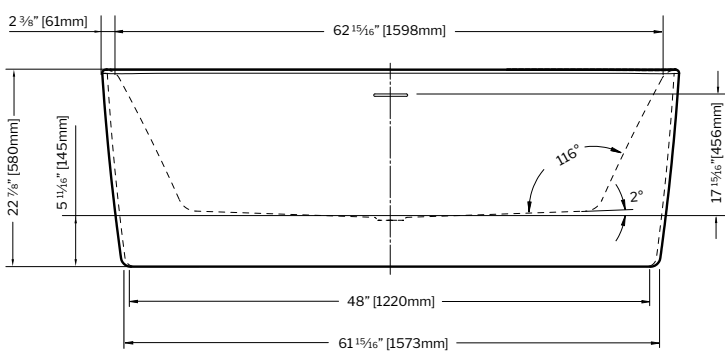

SONORO PLUS

NEW
UPDATED
MODEL

67" L x 32 1/2" W x 22 3/4" H • Capacity: 71 US gal
1700mm L x 825mm W x 580mm H • Capacity: 270 L

MODEL	TUB COLOR	PRICE
BZSN6732-18	White	$2,574

Tub includes white toe touch drain cover

Chrome drain cover (optional)	TUBDRAINCOVER-11	$32
Brushed Nickel drain cover (optional)	TUBDRAINCOVER-25	$37
Matte Black drain cover (optional)	TUBDRAINCOVER-33	$47
Brushed Gold drain cover (optional)	TUBDRAINCOVER-12	$52

NEW

CLEAN SLOTTED
OVERFLOW

Tolerance on dimensions: ± 1/4" (6 mm)

NEW
UPDATED
MODEL