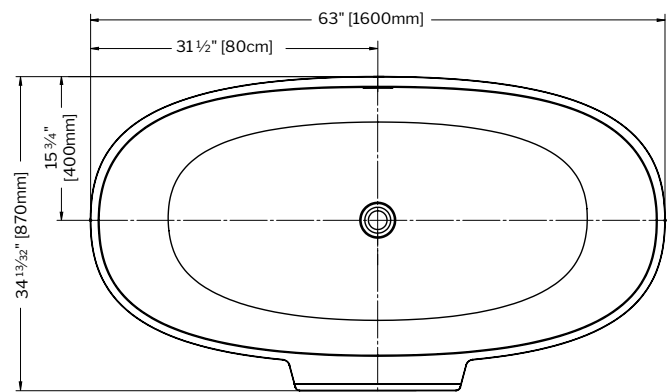

Chrome 11

Dark Chrome 91

Brushed Nickel 25

Brushed Gold 12

CLEAN SLOTTED
OVERFLOW

Tolerance on dimensions: ± 3/8" (10 mm)

To receive the full size paper template for this tub model, simply send us a request indicating code **TMPBTLU6335**. We will gladly mail it to you at no charge.