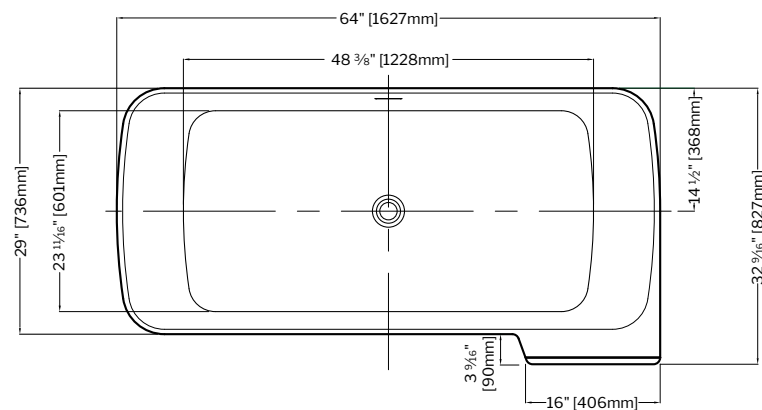

Chrome 11

Dark Chrome 91

Brushed Nickel 25

Brushed Gold 12

CLEAN SLOTTED
OVERFLOW

Tolerance on dimensions: ± 3/8" (10 mm)

To receive the full size paper template for this tub model, simply send us a request indicating code **TMPBTLK6433**. We will gladly mail it to you at no charge.