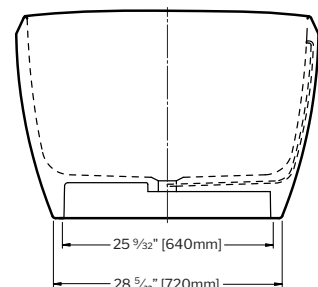

GIA

NEW

66 3/8" L x 33 1/2" W x 22 7/8" H • Capacity: 82 US gal • Net weight 298 lb
1685mm L x 851mm W x 582mm H • Capacity: 310 L • Net weight 135 lb

MODEL	TUB COLOR	PRICE
BTGI6633-18	Matte White	$6,125

Tub includes glossy white toe touch drain cover

Chrome drain cover (optional)	TUBDRAINCOVER-11	$32
Brushed Nickel drain cover (optional)	TUBDRAINCOVER-25	$37
Matte Black drain cover (optional)	TUBDRAINCOVER-33	$47
Brushed Gold drain cover (optional)	TUBDRAINCOVER-12	$52

NEW