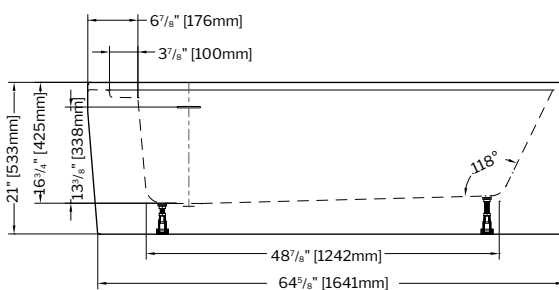

SEQUENCE

66" L x 32" W x 21" H • Capacity: 73 US gal
1676mm L x 813mm W x 533mm H • Capacity: 277 L

MODEL	TUB COLOR	PRICE
BZSE6632R-18	White	$2,499
BZSE6632L-18	White	$2,499

Tub includes white toe touch drain cover

Chrome drain cover (optional)	TUBDRAINCOVER-11	$32
Brushed Nickel drain cover (optional)	TUBDRAINCOVER-25	$37
Matte Black drain cover (optional)	TUBDRAINCOVER-33	$47
Brushed Gold drain cover (optional)	TUBDRAINCOVER-12	$52

NEW

Tolerance on dimensions: ± 1/4" (6 mm)