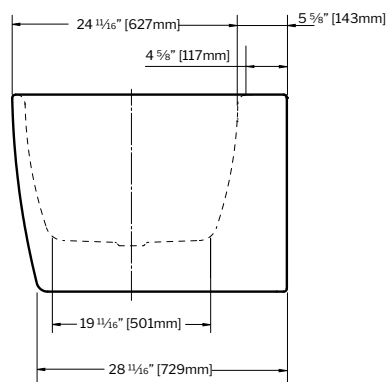

SONORO PLUS

NEW
UPDATED
MODEL

67" L x 32 1/2" W x 22 3/4" H • Capacity: 71 US gal
1700mm L x 825mm W x 580mm H • Capacity: 270 L

MODEL	TUB COLOR	PRICE
BZSN6732-18	White	$2,574

Tub includes white toe touch drain cover

Chrome drain cover (optional)	TUBDRAINCOVER-11	$32
Brushed Nickel drain cover (optional)	TUBDRAINCOVER-25	$37
Matte Black drain cover (optional)	TUBDRAINCOVER-33	$47
Brushed Gold drain cover (optional)	TUBDRAINCOVER-12	$52

NEW

CLEAN SLOTTED
OVERFLOW

Tolerance on dimensions: ± 1/4" (6 mm)

NEW
UPDATED
MODEL