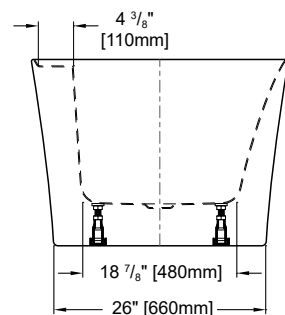

ALTO

PETITE

58" L x 31 1/2" W x 23" H • Capacity: 62 US gal
1475mm L x 800mm W x 580mm H • Capacity: 235 L

GRANDE

67" L x 31 1/2" W x 23" H • Capacity: 67 US gal
1700mm L x 800mm W x 580mm H • Capacity: 255 L

MODEL	TUB COLOR	PRICE	MODEL	TUB COLOR	PRICE
BAL5831-18	White	$3,061	BAL6731-18	White	$3,167

Tub includes white toe touch drain cover

Chrome drain cover (optional)	TUBDRAINCOVER-11	$32
Brushed Nickel drain cover (optional)	TUBDRAINCOVER-25	$37
Matte Black drain cover (optional)	TUBDRAINCOVER-33	$47
NEW Brushed Gold drain cover (optional)	TUBDRAINCOVER-12	$52