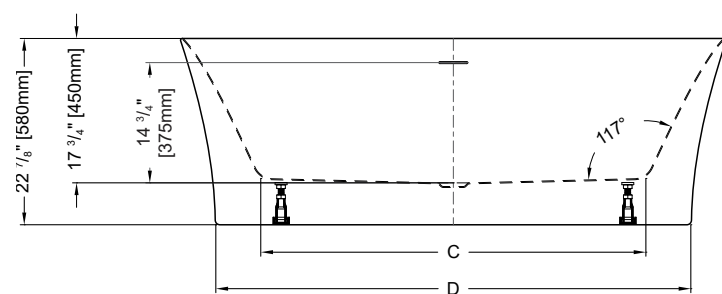

ALTO

PETITE

58" L x 31 1/2" W x 23" H • Capacity: 62 US gal
1475mm L x 800mm W x 580mm H • Capacity: 235 L

GRANDE

67" L x 31 1/2" W x 23" H • Capacity: 67 US gal
1700mm L x 800mm W x 580mm H • Capacity: 255 L

MODEL	TUB COLOR	PRICE	MODEL	TUB COLOR	PRICE
BAL5831-18	White	$3,061	BAL6731-18	White	$3,167

Tub includes white toe touch drain cover

Chrome drain cover (optional)	TUBDRAINCOVER-11	$32
Brushed Nickel drain cover (optional)	TUBDRAINCOVER-25	$37
Matte Black drain cover (optional)	TUBDRAINCOVER-33	$47
NEW Brushed Gold drain cover (optional)	TUBDRAINCOVER-12	$52