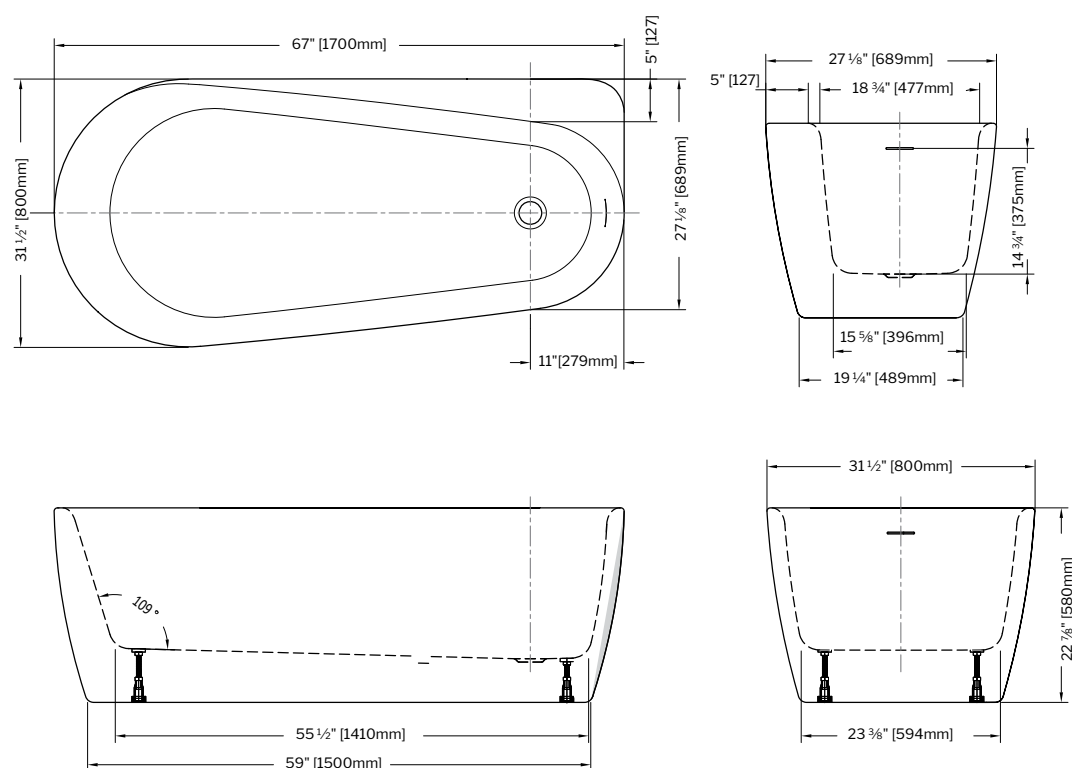

CABALETTA

67" L x 31 1/2" W x 23" H • Capacity: 78 US gal
1700mm L x 800mm W x 580mm H • Capacity: 294 L

MODEL	TUB COLOR	PRICE
BZCA6731R-18	White	$2,955
BZCA6731L-18	White	$2,955

Tub includes white toe touch drain cover

Chrome drain cover (optional)	TUBDRAINCOVER-11	$32
Brushed Nickel drain cover (optional)	TUBDRAINCOVER-25	$37
Matte Black drain cover (optional)	TUBDRAINCOVER-33	$47
Brushed Gold drain cover (optional)	TUBDRAINCOVER-12	$52

NEW