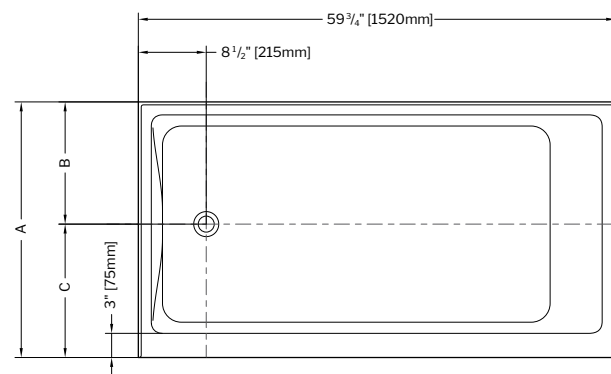

MOTIF

60" L x 30" W x 21" H • Capacity: 62 US gal
1520mm L x 762mm W x 535mm H • Capacity: 235 L

60" L x 32" W x 21" H • Capacity: 69 US gal
1520mm L x 813mm W x 535mm H • Capacity: 261 L

MODEL	TUB COLOR	PRICE	MODEL	TUB COLOR	PRICE
BZM06030R-18	White	$1,683	BZM06032R-18	White	$1,694
BZM06030L-18	White	$1,683	BZM06032L-18	White	$1,694

Drain and overflow not included. See SlideOn™ drain option on page 68.