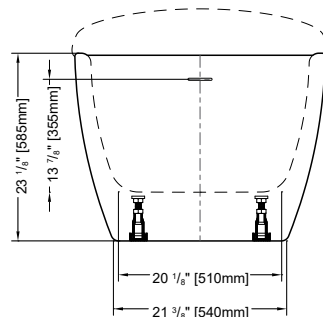

NEW

CLEAN SLOTTED OVERFLOW

Tolerance on dimensions: ± 1/4" (6 mm)

MODEL	A	B	C	D	E
BZVE5931	58 7/8" [1495mm]	11 1/2" [290mm]	39 3/4" [1010mm]	44 1/2" [1130mm]	117°
BZVE6731	66 5/8" [1695mm]	13" [330mm]	43 5/8" [1110mm]	49 1/4" [1250mm]	121°